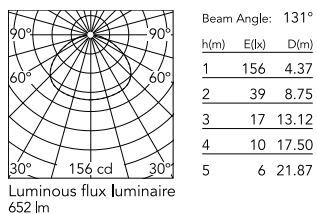

Schematic light drawing

Photometric

Lighting type	Direct
Light distribution	Symmetric

Electrical

Insulation class	II
Frequency (Hz)	50/60
Main voltage (Vac)	220-240
LED voltage Vf (Vdc)	null
Dimmable	Yes
Dimming interface	Dimmer Integrated
Batteries inside	No