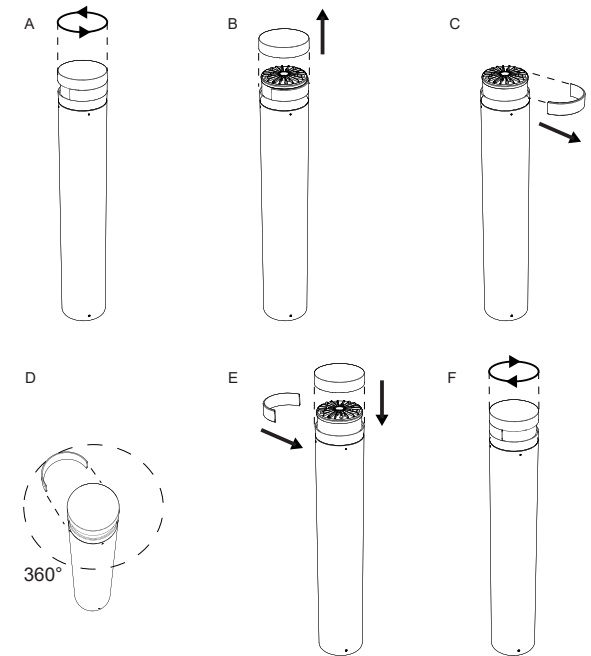

i 180° Emission Half Shield (Optional) - Ref. 70293 no incl

TECHNICAL FEATURES

SMD LED 25W 3000K incl.

IP65

IK07

This product contains a light source of energy efficiency class E
Este producto contiene una fuente luminosa de la clase eficiencia energética E