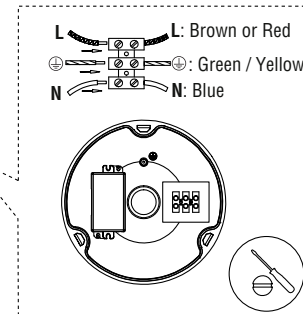

reddot winner 2021
lighting design

○ **71253**
LED 2700K
h. 900mm

○ **71254**
LED 2700K
h. 1800mm

1

You will need:

2

3

4

5

6

7