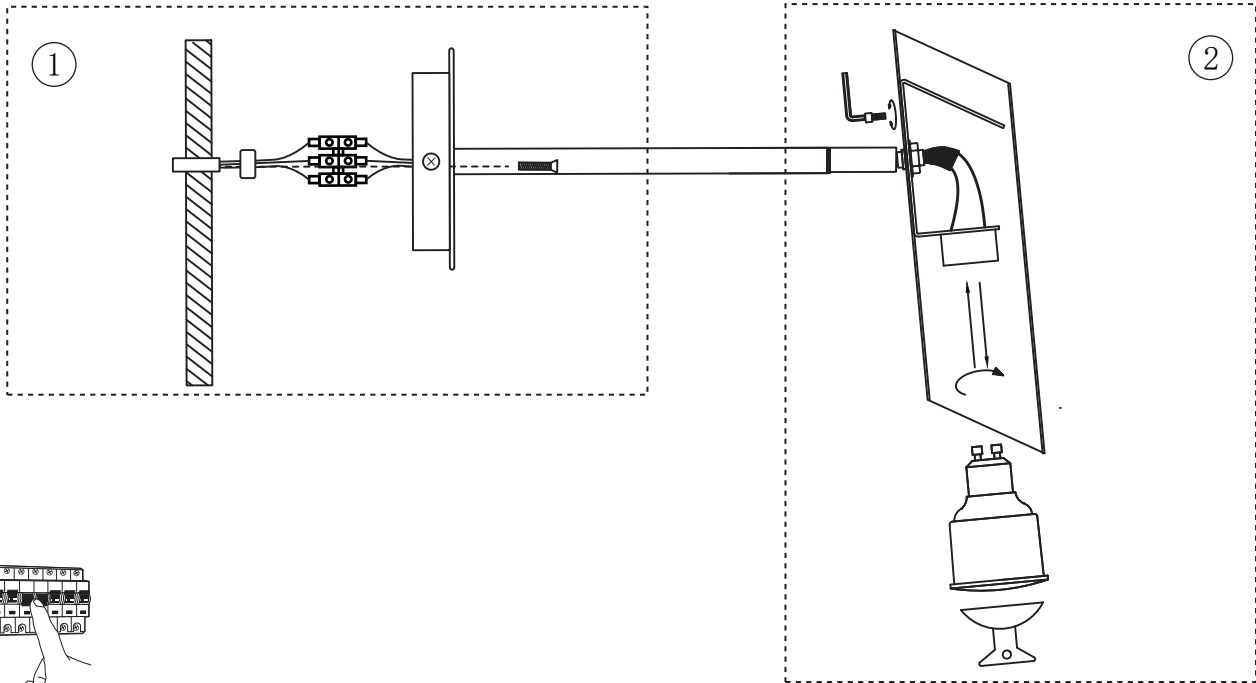

Ref. 29873 ○  
Ref. 29874 ●

Ref. 29875 ○  
Ref. 29876 ●

1 x GU10 MAX 8W LED no incl

2 x GU10 MAX 8W LED no incl

**TECHNICAL FEATURES - CARACTERÍSTICAS TÉCNICAS**

LOREFAR, SL • C/. Dinámica, nº1 • Polígono Industrial Santa Rita  
• 08755 Castellbisbal • Barcelona • Spain • www.faro.es