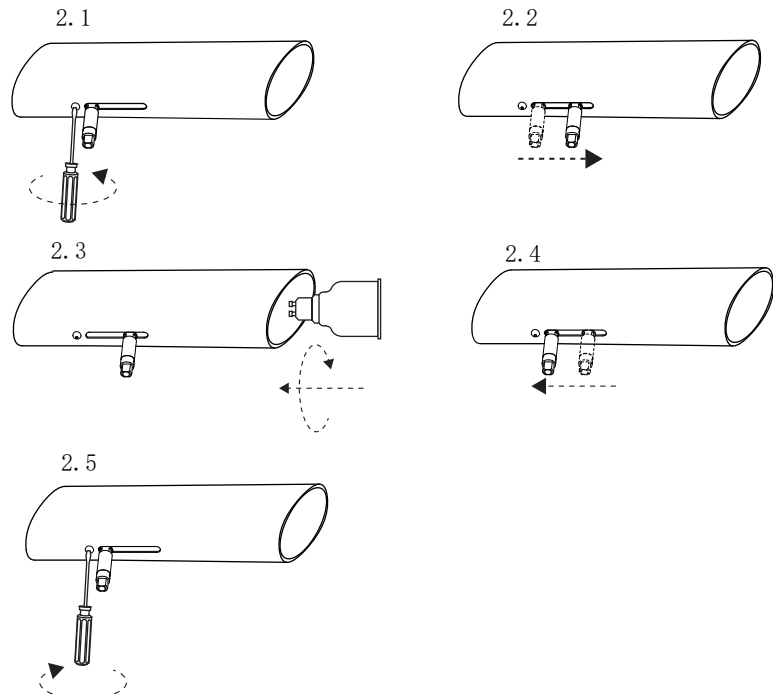

Ref. 29873 ○  
Ref. 29874 ●

Ref. 29875 ○  
Ref. 29876 ●

1 x GU10 MAX 8W LED no incl

2 x GU10 MAX 8W LED no incl

**TECHNICAL FEATURES - CARACTERÍSTICAS TÉCNICAS**

LOREFAR, SL • C/. Dinámica, nº1 • Polígono Industrial Santa Rita  
• 08755 Castellbisbal • Barcelona • Spain • www.faro.es