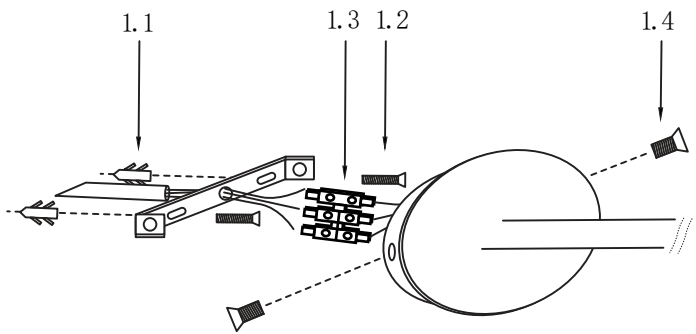

Ref. 29873 ○  
Ref. 29874 ●

Ref. 29875 ○  
Ref. 29876 ●

1 x GU10 MAX 8W LED no incl

2 x GU10 MAX 8W LED no incl

**TECHNICAL FEATURES - CARACTERÍSTICAS TÉCNICAS**

LOREFAR, SL • C/. Dinámica, nº1 • Polígono Industrial Santa Rita  
• 08755 Castellbisbal • Barcelona • Spain • www.faro.es