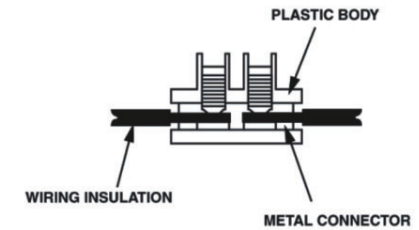

i

TECHNICAL FEATURES

1 x E27 MAX 15W LED no incl