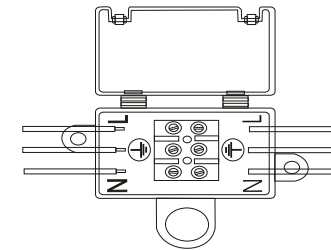

i

TECHNICAL FEATURES

1 x E27 MAX 15W LED no incl