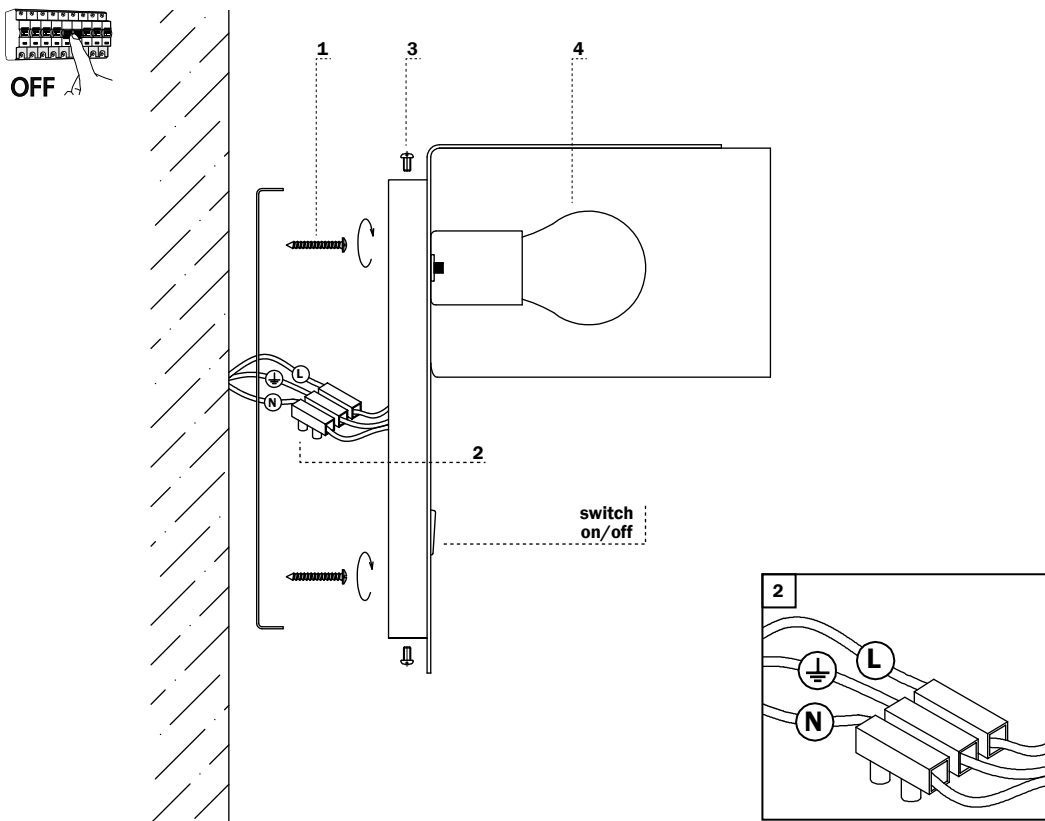

### FOLD

ref. 64302 white  
ref. 64303 black

LIGHT SOURCE - FUENTE DE LUZ

1 x E27 MAX 15W LED NO INCL

TECHNICAL FEATURES - CARACTERÍSTICAS TÉCNICAS

### FOLD WITH READING LED

ref. 64304 white  
ref. 64305 black

LIGHT SOURCE - FUENTE DE LUZ

1 x E27 MAX 15W LED NOT INCL  
SMD LED 3W 3000K 200lm INCL

TECHNICAL FEATURES - CARACTERÍSTICAS TÉCNICAS