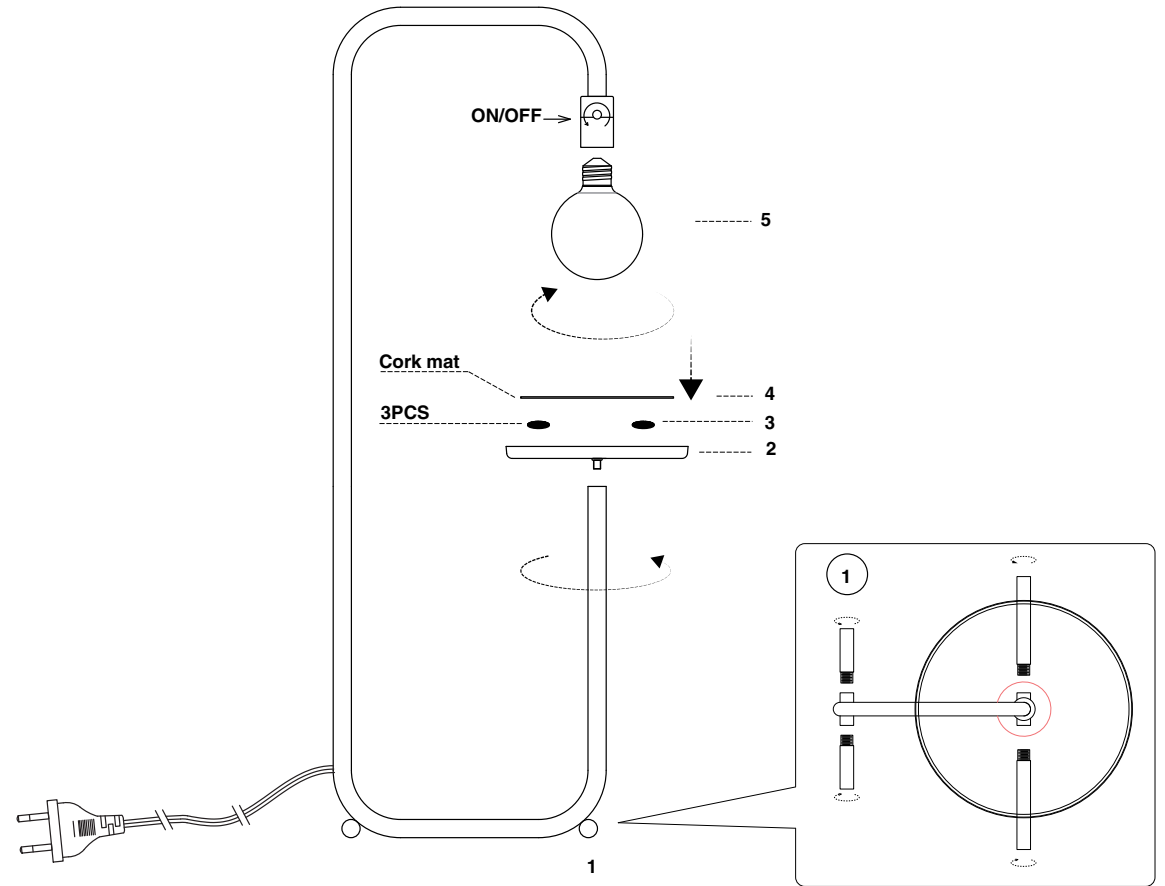

* Floor lamp

* Wall lamp

TECHNICAL FEATURES

1 x E27 max 15W LED NO INCL

Together
we take care
of the planet

Together we take care of the planet.
This is why we reduce paper consumption. Please refer to the safety, maintenance and warranty instructions at www.faro.es. If you cannot access it, call us at +34 937 723 965 or write to export@faro.es.