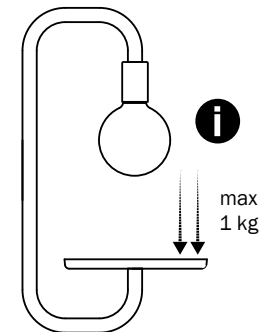

* Floor lamp

* Wall lamp

TECHNICAL FEATURES

1 x E27 max 15W LED NO INCL

Together
we take care
of the planet

Together we take care of the planet.
This is why we reduce paper consumption. Please refer to the safety, maintenance and warranty instructions at www.faro.es. If you cannot access it, call us at +34 937 723 965 or write to export@faro.es.