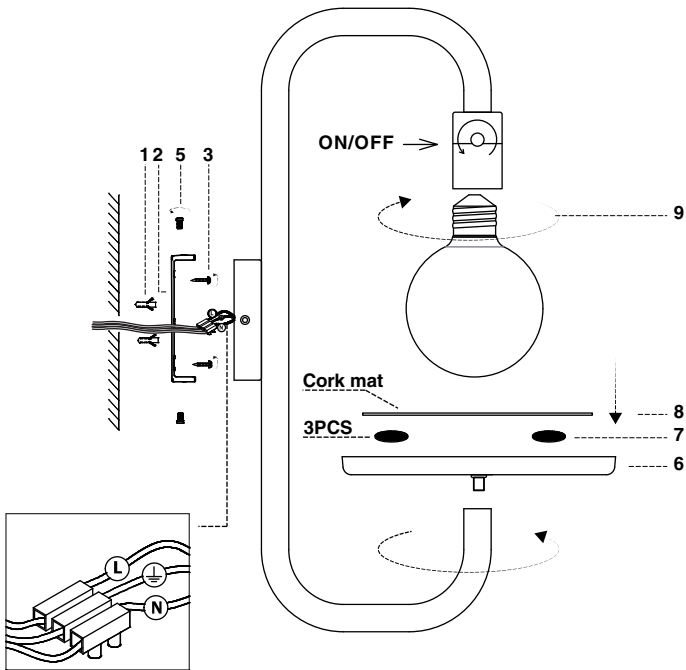

* Floor lamp

* Wall lamp

TECHNICAL FEATURES

1 x E27 max 15W LED NO INCL

Together
we take care
of the planet

Together we take care of the planet.
This is why we reduce paper consumption. Please refer to the safety, maintenance and warranty instructions at www.faro.es. If you cannot access it, call us at +34 937 723 965 or write to export@faro.es.