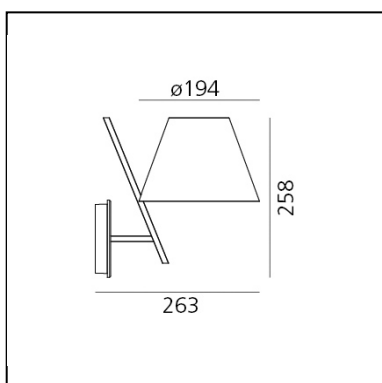

La Petite Wall - Black

Quaglio Simonelli

LUMINARIA

- Potencia (W): **5W**
- Flujo Luminoso (lm): **307lm**
- Efficiency: **65%**
- Efficacy: **61.38lm/W**
- CRI: **80**

ESPECIFICACIONES

An archetypal lampshade balanced on a tilted stem. Simple elements, exquisitely combined into an amazing geometric composition, recall basic forms matched with different materials for technological reasons. Despite its plain and simple look, this lamp clearly conveys the skills of Artemide. The lampshade is a lightweight plastic volume closed by two diffusers that produce a pleasant soft direct and indirect light. The joint connects the lampshade with the aluminium stem on a minimal support. These simple elements are combined into a plain and elegant object, where the tilted stem is counterbalanced by the lampshade's volume.

CÓDIGO PRODUCTO: 1752030A

CARACTERÍSTICAS

- Código del artículo: **1752030A**
- Color: **Negro**
- Instalación: **Pared**
- Material: **Polycarbonate, aluminium, methacrylate**
- Serie: **Design Collection**
- Entorno de uso: **Interior**
- Emisión: **diffused**
- diseño: **Quaglio Simonelli**

DIMENSIONES

- Ancho: **cm 26.3**
- Altura: **cm 25.8**
- Diámetro: **cm 19.4**

FUENTES DE LUZ NON INCLUIDAS

- Categoría: **LED RETROFIT**
- Numero: **1**
- Soporte: **E14**