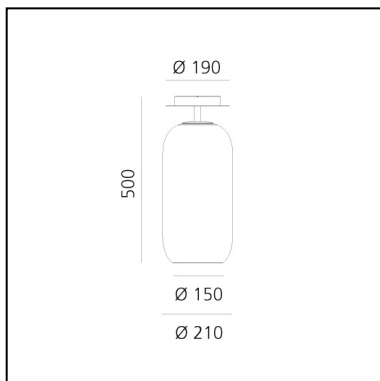

Gople Ceiling - Bronze

BIG - Bjarke Ingels Group

IP20   

LUMINARIA

- Potencia (W): **17W**
- Flujo Luminoso (lm): **903lm**
- Efficiency: **46%**
- Efficacy: **53.11lm/W**
- CRI: **80**

ESPECIFICACIONES

The basic form of the Gople Lamp enhances the beauty of glass, hand-processed according to an ancient Venetian technique that gradually turns white glass into crystal glass by combining both upon blowing, thus making each piece unique. More innovative finishes are added, including silver or copper vacuum metallization.

DIMENSIONES

- Altura: **cm 50**
- Diámetro: **cm 21**
- Diámetro base: **cm 19**

FUENTES DE LUZ NON INCLUIDAS

- Categoría: **LED RETROFIT**
- Numero: **1**
- Potencia (W): **20W**
- Soporte: **E27**