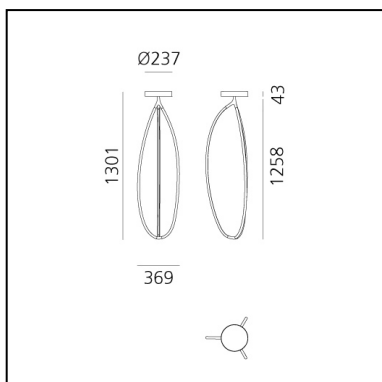

# Arrival 130 ceiling - Brass - APP Compatible

Ludovica+Roberto Palomba

IP20   Regulable: 

## LUMINARIA

- Potencia (W): **48W**
- Flujo Luminoso (lm): **1618lm**
- CCT: **3000K**
- Efficiency: **35%**
- Efficacy: **33.71lm/W**
- CRI: **90**
- Dimmable Typology: **Push**

## ESPECIFICACIONES

Arrival is a complete lamp family with dynamic, flowing shapes that sculpt light with delicate, graphic lines. Branching out from a central joint, common to all the different versions, each model has three arms that form a soft, organic geometric shape through a profile that is both light and structure. Each element has a section that leaves the aluminium profile visible from the outside while generating a light-diffusing surface inside. The resulting elements blend into spaces with a presence that is discreet yet distinctive thanks to the shape and quality of the softly diffused light. These are elegant lighting tools, perfect for use in multiple series or for combining the different versions together depending on the requirements of the installation spaces.

## DIMENSIONES

- Ancho: **cm 36.9**
- Altura: **cm 130.1**
- Ancho base: **cm 4.3**
- Diámetro base: **cm 23.7**

**ACCESORIOS**

Device for switching and controlling Artemide App products. Max N.3 inputs for external push buttons. Max 1m distance. Mains power supply required. To be installed inside flush mounting boxes or junction boxes. DV1080APP