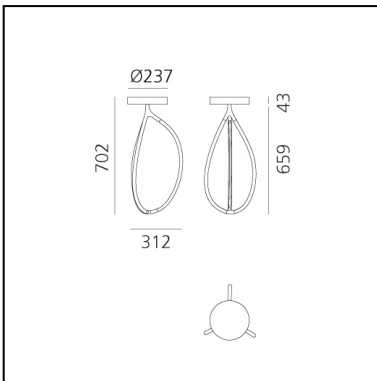

## LUMINARIA

- Potencia (W): **26W**
- Flujo Luminoso (lm): **809lm**
- CCT: **3000K**
- Efficiency: **35%**
- Efficacy: **31.12lm/W**
- CRI: **90**
- Dimmable Typology: **Push**

## ESPECIFICACIONES

Arrival is a complete lamp family with dynamic, flowing shapes that sculpt light with delicate, graphic lines. Branching out from a central joint, common to all the different versions, each model has three arms that form a soft, organic geometric shape through a profile that is both light and structure. Each element has a section that leaves the aluminium profile visible from the outside while generating a light-diffusing surface inside. The resulting elements blend into spaces with a presence that is discreet yet distinctive thanks to the shape and quality of the softly diffused light. These are elegant lighting tools, perfect for use in multiple series or for combining the different versions together depending on the requirements of the installation spaces.

## CARACTERÍSTICAS

- Código del artículo: **1554030APP**
- Color: **Black**
- Instalación: **Techo**
- Material: **Aluminium, silicone**
- Serie: **Design Collection**
- diseño: **Ludovica+Roberto Palomba**

## DIMENSIONES

- Ancho: **cm 31.2**
- Altura: **cm 70.2**
- Ancho base: **cm 4.3**
- Diámetro base: **cm 23.7**

**ACCESORIOS**

Device for switching and controlling Artemide App products. Max N.3 inputs for external push buttons. Max 1m distance. Mains power supply required. To be installed inside flush mounting boxes or junction boxes. DV1080APP