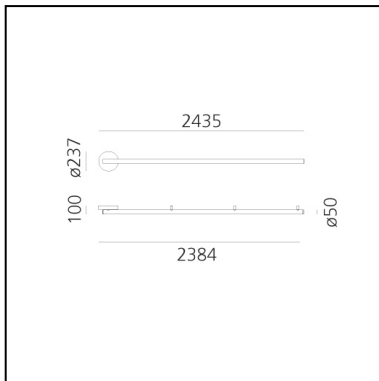

Alphabet of light linear 240 wall/ceiling - App Compatible

BIG - Bjarke Ingels Group

IP20    Regulable: 

LUMINARIA

- Potencia (W): **63W**
- Tensión de alimentación: **220-240V**
- Flujo Luminoso (lm): **6968lm**
- CCT: **3000K**
- Efficiency: **81%**
- Efficacy: **110.61lm/W**
- CRI: **80**
- Dimmable Typology: **Push & APP**

Notas

Patent Pending MI102016000025996.
Constant current SELV.

ESPECIFICACIONES

Alphabet of light is a language based on light intended to convey freedom, an elementary principle generating an open system. BIG starts from an abacus of essential geometries to design a new font that translates into light, an alphabet used to write and to express one's thoughts, a tool to give shape to spaces. It allows to design light in space with words, as well as with graphic signs. Two linear elements of different lengths and two round ones are combined with a system of letters, numbers, and symbols. The round elements, available in two diameters, can be separated into modules to join the linear elements together according to different angles, thus designing everchanging geometries. These simple base modules, with specific geometric proportions, can be combined with each other to create countless basic or more complex, linear or curved structures of light, thus producing suspension appliances matching with architectures or space functions. The idea of BIG joins the optoelectronic competence of Artemide to define an innovative construction principle and provide continuous and comfortable lighting. While it has a minimal presence, it encloses groundbreaking patented optoelectronic and mechanical innovation.

DIMENSIONES

- Longitud: **cm 238**
- Altura: **cm 10**
- Prueba calorífica: **650°**

FUENTES DE LUZ INCLUIDAS

- Categoría: **Led**
- Numero: **1**
- Temperatura de Color (K): **3000K**
- CRI: **80**
- Color Tolerance: **MacAdam 3SDCM**
- Service Life: **L80 (10K) 55000h**