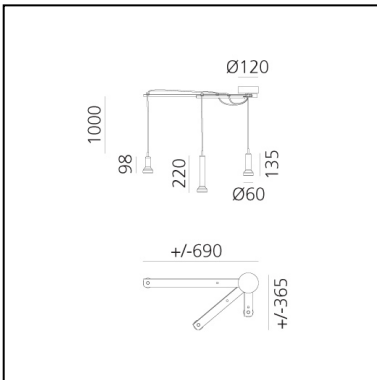

Stabligh - 3 colors

Arik Levy

IP20  

LUMINARIA

- Potencia (W): **16,5W**
- Flujo Luminoso (lm): **1019lm**
- Efficiency: **97%**
- Efficacy: **63.66lm/W**
- CRI: **90**

ESPECIFICACIONES

The Stab light are produced with very traditional bohemian handblowing technology. Its handblowing to wooden moulds. The moulds are produced by hand as well, from hard and wet wood. The glass masters are using glass blowing pipe as basic instrument, gathering several layers of glass in various colors and by mouth blowing and shaping with hand tools prepares shape which is very close to the moulds shape. In final stage the glass masters puts the pre-shaped hot glass into the mould and finish the piece to the final shape, which is given by exact form of the mould. After the "hotshop" production phase the vases are finished on cutting shop, where additional parts are cutted out and surface is polished to high gloss. This production process stays on extraordinary skills of glass masters, who are passing their experience from generation to generation.

CÓDIGO PRODUCTO: DAL0027L90

CARACTERÍSTICAS

- Código del artículo: **DAL0027L90**
- Color: **Brown, green amber, aquamarine**
- Instalación: **Suspensión**
- Material: **blown glass, metal**
- Serie: **Design Collection**
- Entorno de uso: **Interior**
- diseño: **Arik Levy**

DIMENSIONES

- Diámetro base: **cm 12**
- Extension máxima a lo ancho: **cm 73**

FUENTES DE LUZ NON INCLUIDAS

- Categoría: **LED RETROFIT**
- Numero: **3**
- Soporte: **GU10**