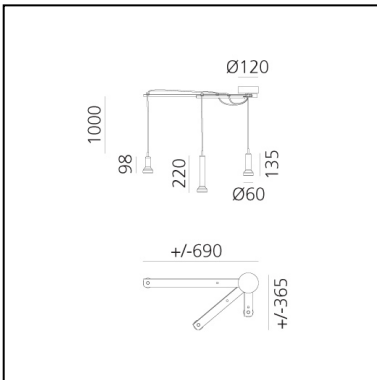

Stabligh - Green amber

Arik Levy

IP20  

LUMINARIA

- Potencia (W): **16,5W**
- Flujo Luminoso (lm): **1019lm**
- Efficiency: **97%**
- Efficacy: **63.66lm/W**
- CRI: **90**

ESPECIFICACIONES

The Stab light are produced with very traditional bohemian handblowing technology. Its handblowing to wooden moulds. The moulds are produced by hand as well, from hard and wet wood. The glass masters are using glass blowing pipe as basic instrument, gathering several layers of glass in various colors and by mouth blowing and shaping with hand tools prepares shape which is very close to the moulds shape. In final stage the glass masters puts the pre-shaped hot glass into the mould and finish the piece to the final shape, which is given by exact form of the mould. After the "hotshop" production phase the vases are finished on cutting shop, where additional parts are cutted out and surface is polished to high gloss. This production process stays on extraordinary skills of glass masters, who are passing their experience from generation to generation.

CÓDIGO PRODUCTO: DAL0027L12

CARACTERÍSTICAS

- Código del artículo: **DAL0027L12**
- Color: **Green amber**
- Instalación: **Suspensión**
- Material: **blown glass, metal**
- Serie: **Design Collection**
- Entorno de uso: **Interior**
- diseño: **Arik Levy**

DIMENSIONES

- Diámetro base: **cm 12**
- Extension máxima a lo ancho: **cm 73**

FUENTES DE LUZ NON INCLUIDAS

- Categoría: **LED RETROFIT**
- Numero: **3**
- Soporte: **GU10**