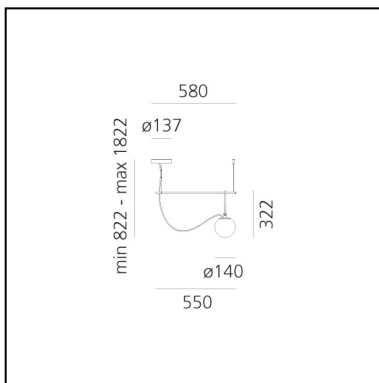

nh S1 14

Neri&Hu

IP20    Regulable: 

LUMINARIA

- Potencia (W): **5W**
- Tensión de alimentación: **220-240V**
- Flujo Luminoso (lm): **378lm**
- Efficiency: **80%**
- Efficacy: **75.57lm/W**
- CRI: **80**

Notas

The glass ball and brass rings can slide along the rod. The light intensity can only be adjusted with dimmable bulbs. Maximum bulb length 80mm. Maximum bulb diameter: 50mm.

ESPECIFICACIONES

nh continues the study on the dynamic interaction of expertise, details, materials, form, and light that Neri&Hu are developing with Artemide. The selected materials represent a perfect combination of tradition and innovation, as well as the expression of responsible and sustainable design, also conveyed by the use of a lowconsumption retrofit LED source. Like all the projects designed by Neri&Hu, nh offers a reinterpretation of the Oriental culture and tradition with a constant contemporary approach. With surprising lightness and elementary movements nh creates a landscape of elements generating – either individually or combined with each other – a non-static balanced composition characterized by elegant colour and material matching.

CÓDIGO PRODUCTO: 1272010A

CARACTERÍSTICAS

- Código del artículo: **1272010A**
- Color: **Black/brass**
- Instalación: **Suspensión**
- Material: **Blown glass, brushed brass**
- Serie: **Design Collection**
- Entorno de uso: **Interior**
- diseño: **Neri&Hu**

DIMENSIONES

- Longitud: **cm 58**
- Altura: **cm 32.2**
- Diámetro base: **cm 13.7**
- Altura máxima del techo: **cm 182.2**
- Prueba calorífica: **850°**

FUENTES DE LUZ NON INCLUIDAS

- Categoría: **LED RETROFIT**
- Numero: **1**
- Potencia (W): **5W**
- Soporte: **E14**