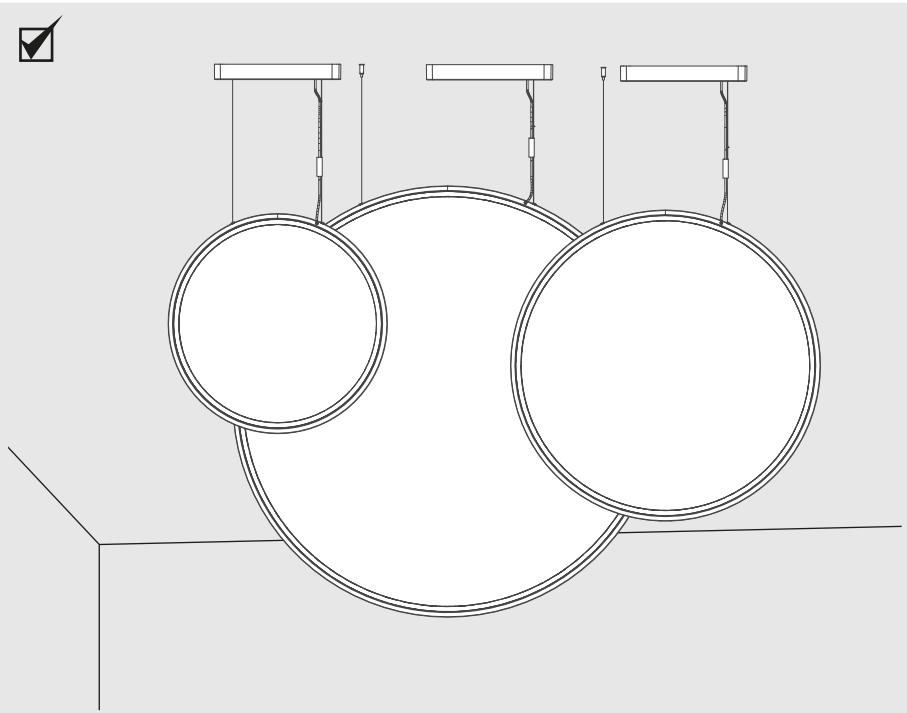

Artemide®

Discovery Vertical 70/100/140 RGBW Discovery Vertical 70/100/140 TW

design
E. Gismondi

i

1 Ø 70-100-140

2 Ø 100-140

11b

DIM 4

12a

12b

13

14

i

Diagram showing the installation of a circular light fixture. The height from the ceiling to the bottom of the fixture is indicated as $H_{min} - H_{max}$ [mm].

	Hmin	Hmax
Ø 70	1100	2100
Ø 100	1400	2400
Ø 140	1800	2800

16a Ø 100-140

16b Ø 70

17

1

WAP4903

2

3

Artemide®