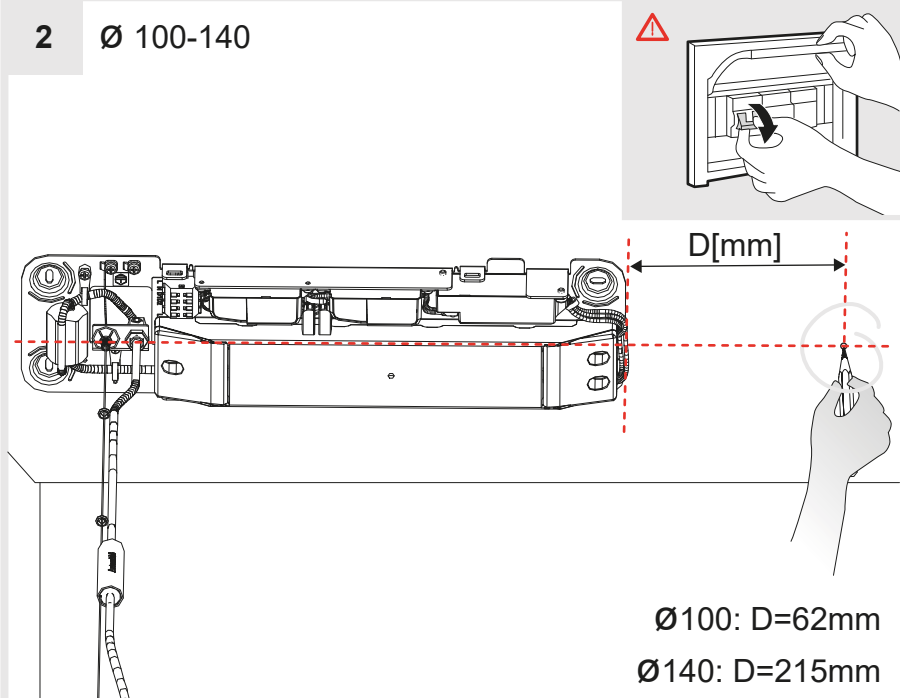

Artemide®

Discovery Vertical 70/100/140 RGBW Discovery Vertical 70/100/140 TW

design
E. Gismondi

i

1 Ø 70-100-140

2 Ø 100-140

11b

DIM 4

12a

12b

13

14

i

Diagram showing the installation of a circular light fixture. The height from the ceiling to the bottom of the fixture is indicated as $H_{min} - H_{max}$ [mm].

	Hmin	Hmax
Ø 70	1100	2100
Ø 100	1400	2400
Ø 140	1800	2800

16a Ø 100-140

16b Ø 70

17

1

WAP4903

2

3

Artemide®