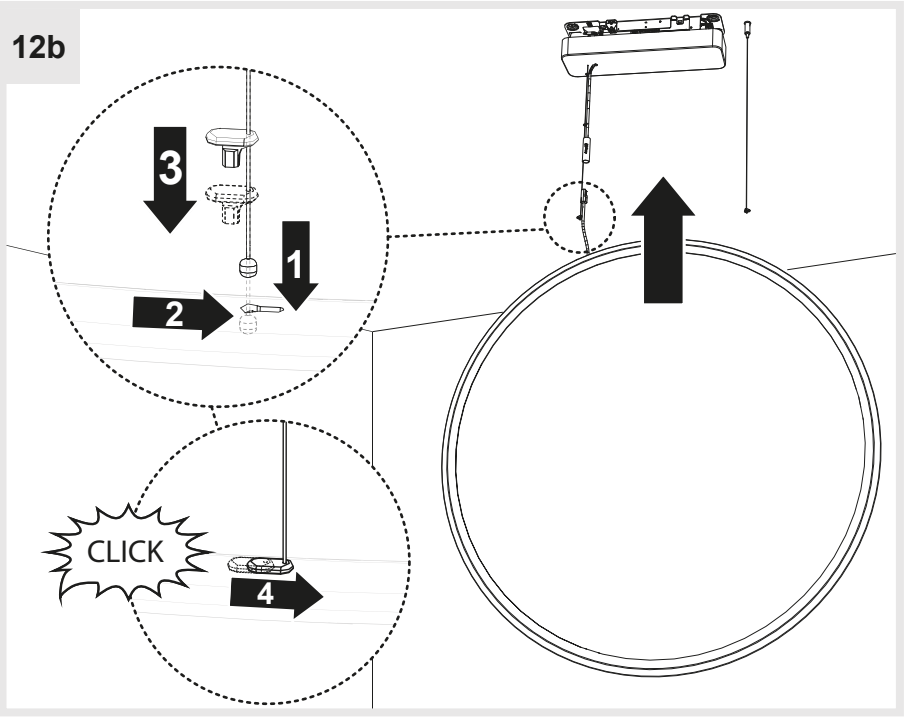

Artemide®

Discovery Vertical 70/100/140 RGBW Discovery Vertical 70/100/140 TW

design
E. Gismondi

i

1 Ø 70-100-140

2 Ø 100-140

11b

DIM 4

12a

12b

13

14

i

Diagram showing the installation of a circular light fixture. The height from the ceiling to the bottom of the fixture is indicated as $H_{min} - H_{max}$ [mm].

	Hmin	Hmax
Ø 70	1100	2100
Ø 100	1400	2400
Ø 140	1800	2800

16a Ø 100-140

16b Ø 70

17

1

WAP4903

2

3

Artemide®