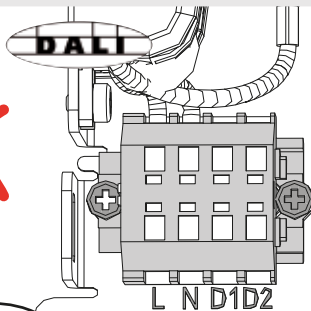

Artemide®

Discovery Vertical 70/100/140 RGBW Discovery Vertical 70/100/140 TW

design
E. Gismondi

i

1 Ø 70-100-140

2 Ø 100-140

11b

DIM 4

12a

12b

13

14

i

Diagram showing the installation of a circular light fixture. The height from the ceiling to the bottom of the fixture is indicated as $H_{min} - H_{max}$ [mm].

	Hmin	Hmax
Ø 70	1100	2100
Ø 100	1400	2400
Ø 140	1800	2800