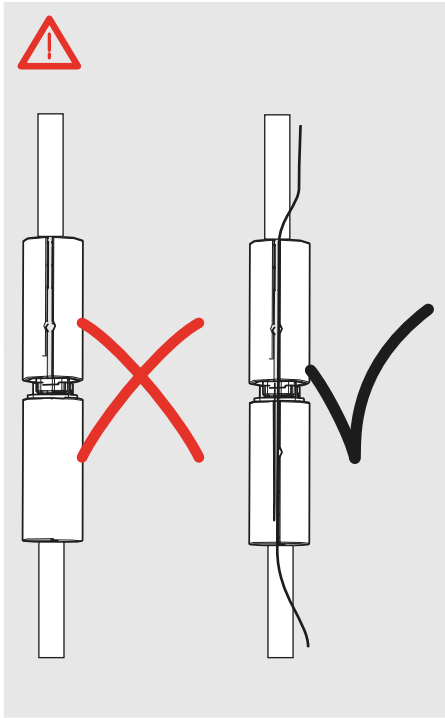

12a

12b

13

14

i

Diagram showing the installation of a circular light fixture. The height from the ceiling to the bottom of the fixture is indicated as $H_{min} - H_{max}$ [mm].

	Hmin	Hmax
Ø 70	1100	2100
Ø 100	1400	2400
Ø 140	1800	2800