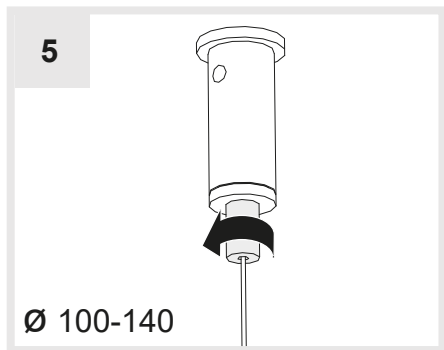

Artemide®

Discovery Vertical 70/100/140 RGBW Discovery Vertical 70/100/140 TW

design
E. Gismondi

i

1 Ø 70-100-140

2 Ø 100-140

11b

DIM 4

12a

12b

13

14

i

Diagram showing the installation of a circular light fixture. The height from the ceiling to the bottom of the fixture is indicated as $H_{min} - H_{max}$ [mm].

	Hmin	Hmax
Ø 70	1100	2100
Ø 100	1400	2400
Ø 140	1800	2800

16a Ø 100-140

16b Ø 70

17

1

WAP4903

2

3

Artemide®