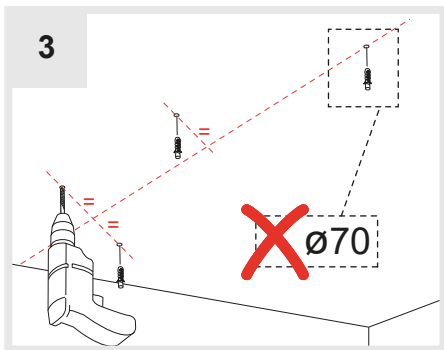

Artemide®

Discovery Vertical 70/100/140 RGBW Discovery Vertical 70/100/140 TW

design
E. Gismondi

i

1 Ø 70-100-140

2 Ø 100-140

11b

DIM 4

12a

12b

13

14

i

Diagram showing the installation of a circular light fixture. The height from the ceiling to the bottom of the fixture is indicated as $H_{min} - H_{max}$ [mm].

	Hmin	Hmax
Ø 70	1100	2100
Ø 100	1400	2400
Ø 140	1800	2800