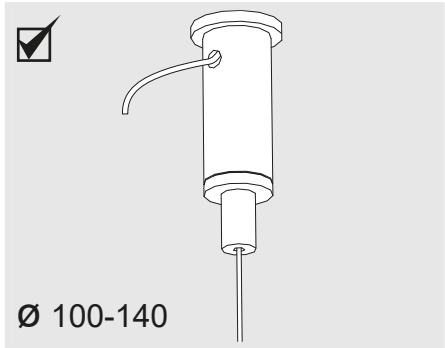

Artemide®

Discovery Vertical 70/100/140 RGBW Discovery Vertical 70/100/140 TW

design
E. Gismondi

i

1 Ø 70-100-140

2 Ø 100-140

11b

DIM 4

12a

12b

13

14

i

Diagram showing the installation of a circular light fixture. The height from the ceiling to the bottom of the fixture is indicated as $H_{min} - H_{max}$ [mm].

	Hmin	Hmax
Ø 70	1100	2100
Ø 100	1400	2400
Ø 140	1800	2800

16a Ø 100-140

16b Ø 70

17

1

WAP4903

2

3

Artemide®