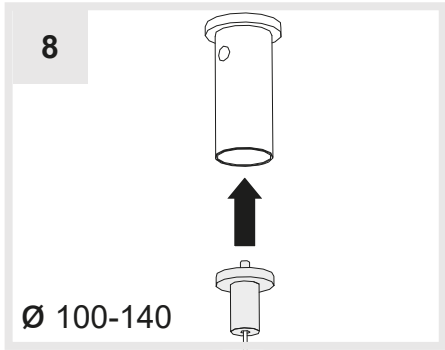

Artemide®

Discovery Vertical 70/100/140 RGBW Discovery Vertical 70/100/140 TW

design
E. Gismondi

i

1 Ø 70-100-140

2 Ø 100-140

11b

DIM 4

12a

12b

13

14

i

Diagram showing the installation of a circular light fixture. The height from the ceiling to the bottom of the fixture is indicated as $H_{min} - H_{max}$ [mm].

	Hmin	Hmax
Ø 70	1100	2100
Ø 100	1400	2400
Ø 140	1800	2800

16a Ø 100-140

16b Ø 70

17

1

WAP4903

2

3

Artemide®