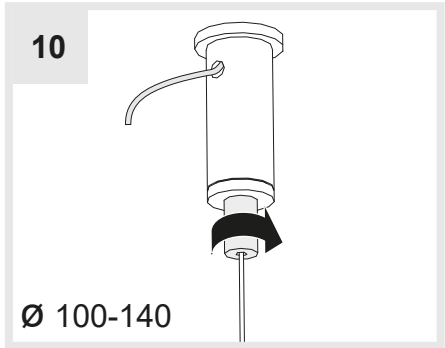

Artemide®

Discovery Vertical 70/100/140 RGBW Discovery Vertical 70/100/140 TW

design
E. Gismondi

i

1 Ø 70-100-140

2 Ø 100-140

11b

DIM 4

12a

12b

13

14

i

Diagram showing the installation of a circular light fixture. The height from the ceiling to the bottom of the fixture is indicated as $H_{min} - H_{max}$ [mm].

	Hmin	Hmax
Ø 70	1100	2100
Ø 100	1400	2400
Ø 140	1800	2800

16a Ø 100-140

16b Ø 70

17

1

WAP4903

2

3

Artemide®