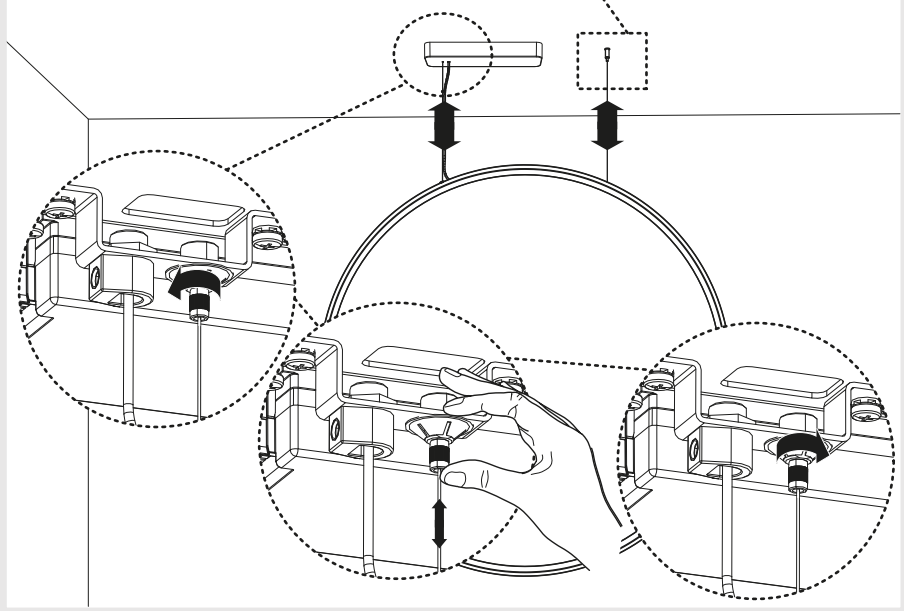

16a Ø 100-140