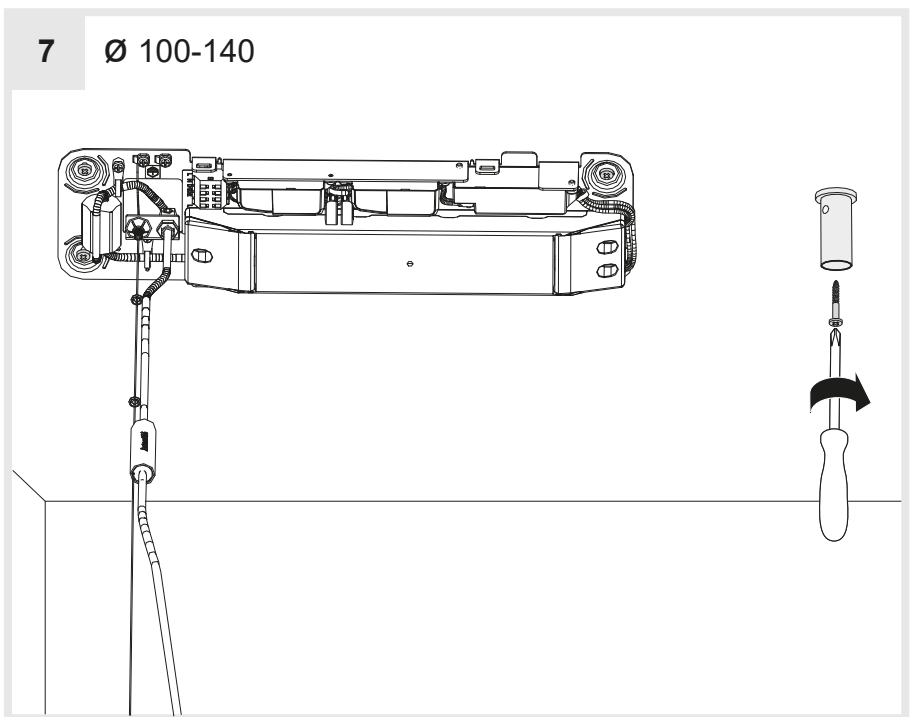

Artemide®

Discovery Vertical 70/100/140 RGBW Discovery Vertical 70/100/140 TW

design
E. Gismondi

i

1 Ø 70-100-140

2 Ø 100-140

11b

DIM 4

12a

12b

13

14

i

Diagram showing the installation of a circular light fixture. The height from the ceiling to the bottom of the fixture is indicated as $H_{min} - H_{max}$ [mm].

	Hmin	Hmax
Ø 70	1100	2100
Ø 100	1400	2400
Ø 140	1800	2800

16a Ø 100-140

16b Ø 70

17

1

WAP4903

2

3

Artemide®