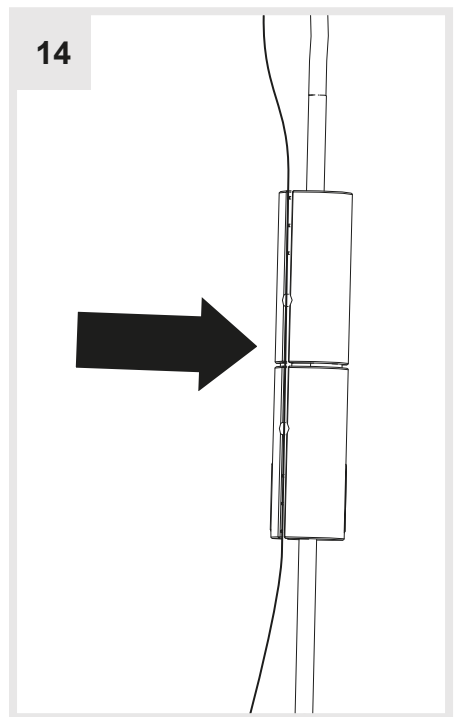

Artemide®

Discovery Vertical 70/100/140 RGBW Discovery Vertical 70/100/140 TW

design
E. Gismondi

i

1 Ø 70-100-140

2 Ø 100-140

11b

DIM 4

12a

12b

13

14

i

Diagram showing the installation of a circular light fixture. The height from the ceiling to the bottom of the fixture is indicated as $H_{min} - H_{max}$ [mm].

	Hmin	Hmax
Ø 70	1100	2100
Ø 100	1400	2400
Ø 140	1800	2800