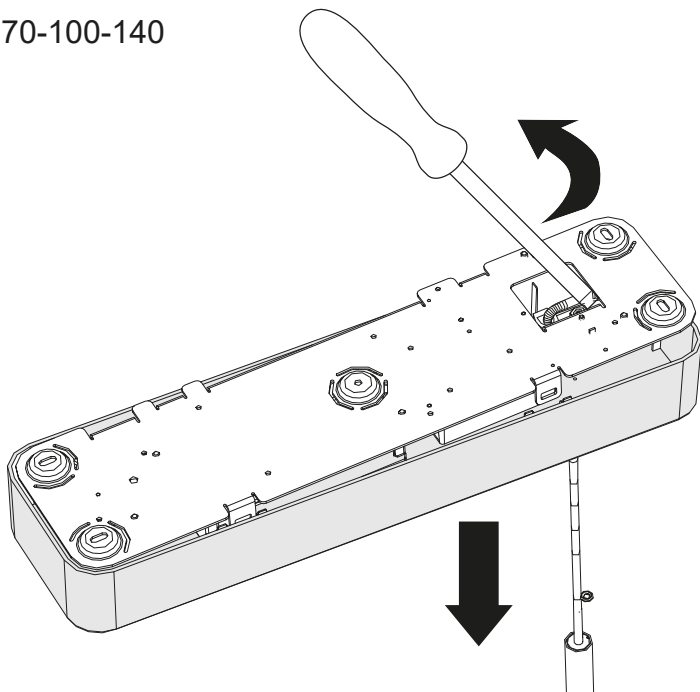

Artemide®

Discovery Vertical 70/100/140 RGBW Discovery Vertical 70/100/140 TW

design
E. Gismondi

i

1 Ø 70-100-140

2 Ø 100-140

11b

DIM 4

12a

12b

13

14

i

Diagram showing the installation of a circular light fixture. The height from the ceiling to the bottom of the fixture is indicated as $H_{min} - H_{max}$ [mm].

	Hmin	Hmax
Ø 70	1100	2100
Ø 100	1400	2400
Ø 140	1800	2800

16a Ø 100-140

16b Ø 70

17

1

WAP4903

2

3

Artemide®