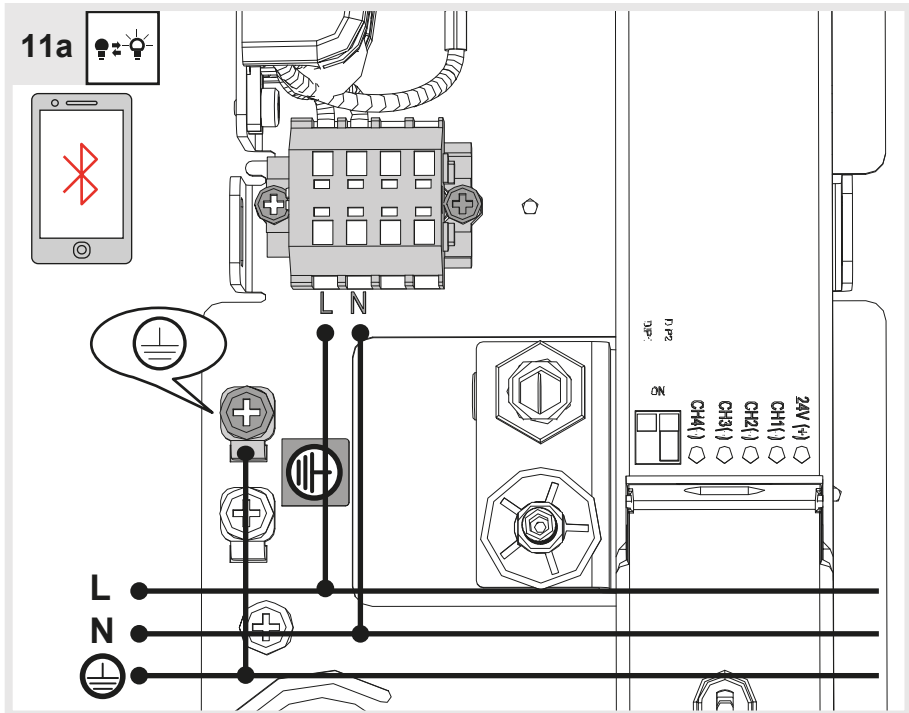

Artemide®

Discovery Vertical 70/100/140 RGBW Discovery Vertical 70/100/140 TW

design
E. Gismondi

i

1 Ø 70-100-140

2 Ø 100-140

11b

DIM 4

12a

12b

13

14

i

Diagram showing the installation of a circular light fixture. The height from the ceiling to the bottom of the fixture is indicated as $H_{min} - H_{max}$ [mm].

	Hmin	Hmax
Ø 70	1100	2100
Ø 100	1400	2400
Ø 140	1800	2800

16a Ø 100-140

16b Ø 70

17

1

WAP4903

2

3

Artemide®