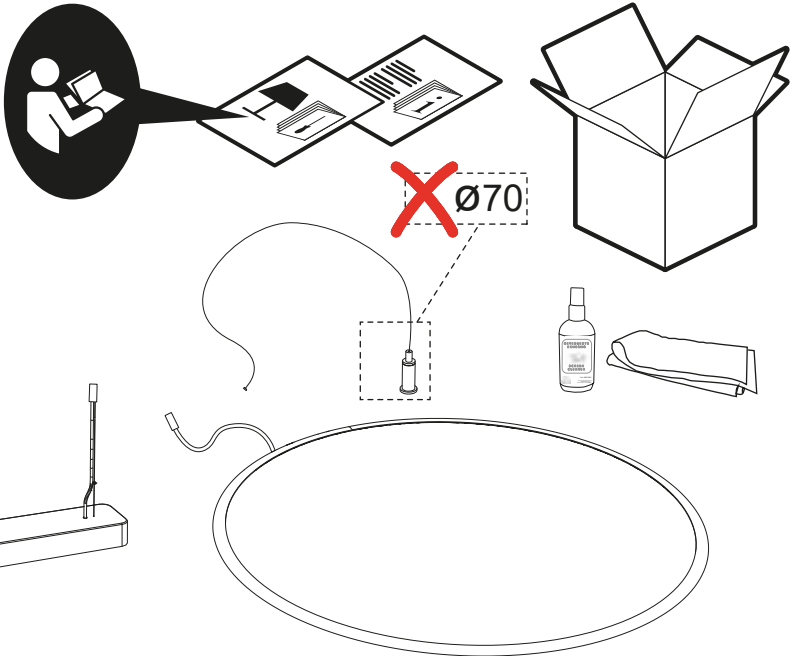

Artemide®

Discovery Vertical 70/100/140 RGBW Discovery Vertical 70/100/140 TW

design
E. Gismondi

i

1 Ø 70-100-140

2 Ø 100-140

11b

DIM 4

12a

12b

13

14

i

Diagram showing the installation of a circular light fixture. The height from the ceiling to the bottom of the fixture is indicated as $H_{min} - H_{max}$ [mm].

	Hmin	Hmax
Ø 70	1100	2100
Ø 100	1400	2400
Ø 140	1800	2800