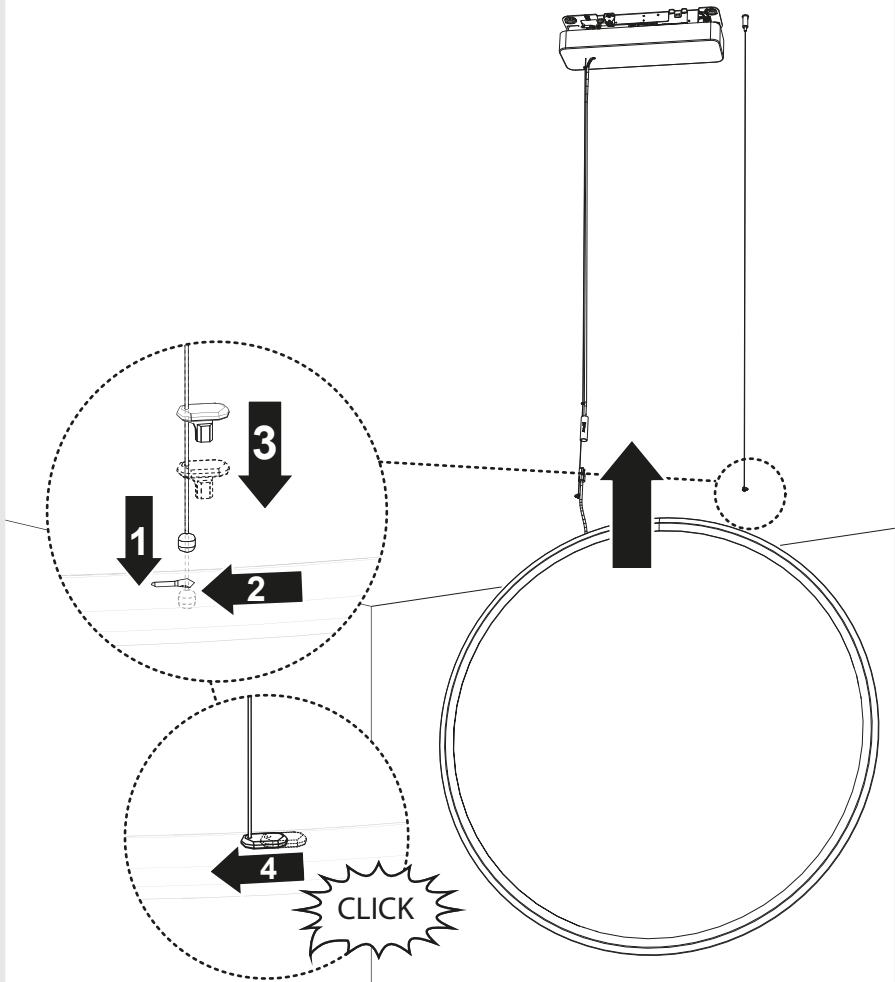

Artemide®

Discovery Vertical 70/100/140 RGBW Discovery Vertical 70/100/140 TW

design
E. Gismondi

i

1 Ø 70-100-140

2 Ø 100-140

11b

DIM 4

12a

12b

13

14

i

Diagram showing the installation of a circular light fixture. The height from the ceiling to the bottom of the fixture is indicated as $H_{min} - H_{max}$ [mm].

	Hmin	Hmax
Ø 70	1100	2100
Ø 100	1400	2400
Ø 140	1800	2800

16a Ø 100-140

16b Ø 70

17

1

WAP4903

2

3

Artemide®