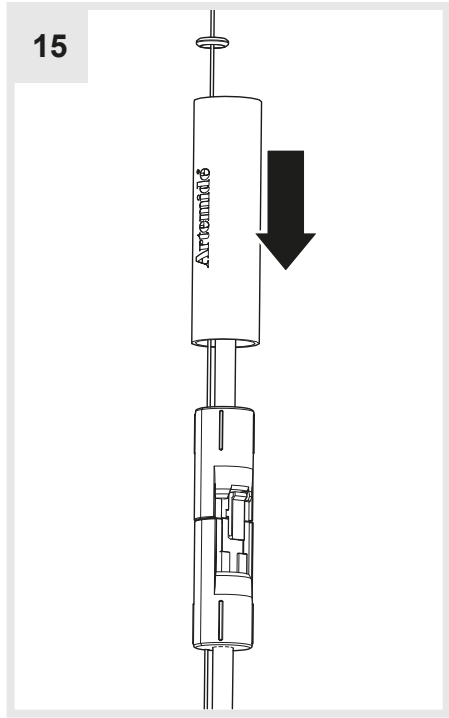

Artemide®

Discovery Vertical 70/100/140 RGBW Discovery Vertical 70/100/140 TW

design
E. Gismondi

i

1 Ø 70-100-140

2 Ø 100-140

11b

DIM 4

12a

12b

13

14

i

Diagram showing the installation of a circular light fixture. The height from the ceiling to the bottom of the fixture is indicated as $H_{min} - H_{max}$ [mm].

	Hmin	Hmax
Ø 70	1100	2100
Ø 100	1400	2400
Ø 140	1800	2800

16a Ø 100-140

16b Ø 70

17

1

WAP4903

2

3

Artemide®