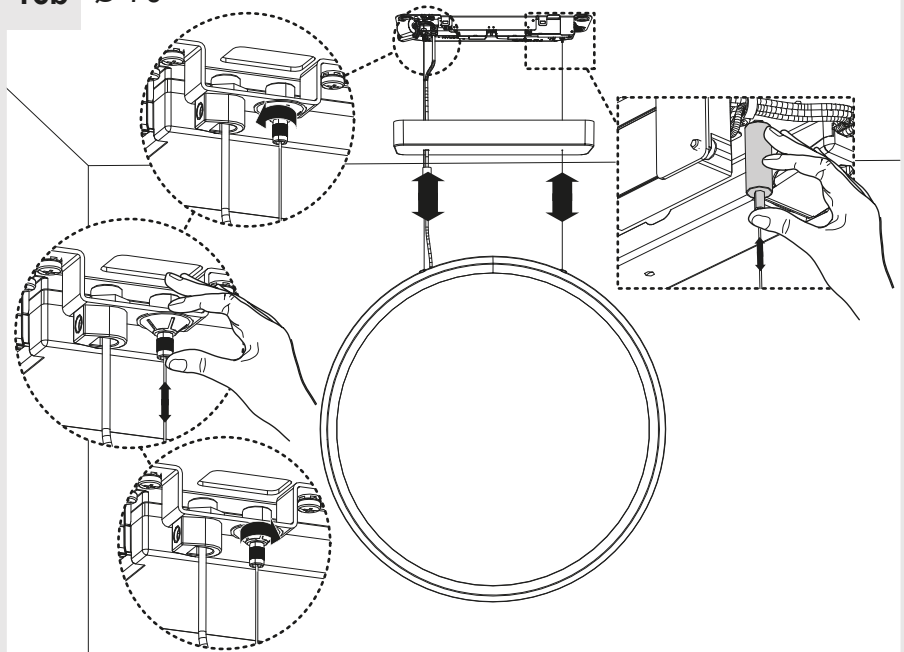

Artemide®

Discovery Vertical 70/100/140 RGBW Discovery Vertical 70/100/140 TW

design
E. Gismondi

i

1 Ø 70-100-140

2 Ø 100-140

11b

DIM 4

12a

12b

13

14

i

Diagram showing the installation of a circular light fixture. The height from the ceiling to the bottom of the fixture is indicated as $H_{min} - H_{max}$ [mm].

	Hmin	Hmax
Ø 70	1100	2100
Ø 100	1400	2400
Ø 140	1800	2800

16a Ø 100-140

16b Ø 70

17

1

WAP4903

2

3

Artemide®