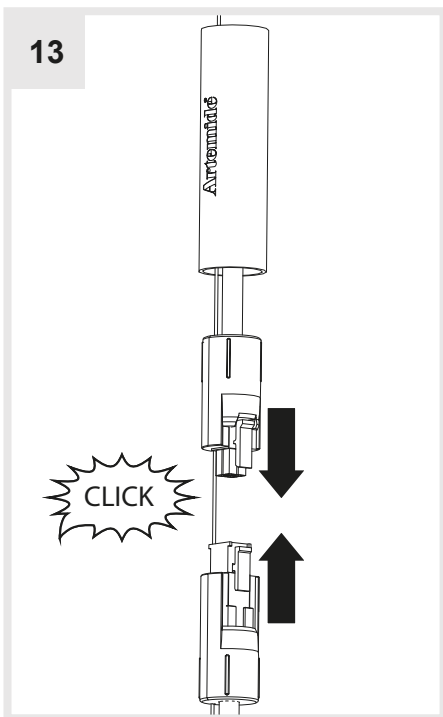

Artemide®

Discovery Vertical 70/100/140 RGBW Discovery Vertical 70/100/140 TW

design
E. Gismondi

i

1 Ø 70-100-140

2 Ø 100-140

11b

DIM 4

12a

12b

13

14

i

Diagram showing the installation of a circular light fixture. The height from the ceiling to the bottom of the fixture is indicated as $H_{min} - H_{max}$ [mm].

	Hmin	Hmax
Ø 70	1100	2100
Ø 100	1400	2400
Ø 140	1800	2800