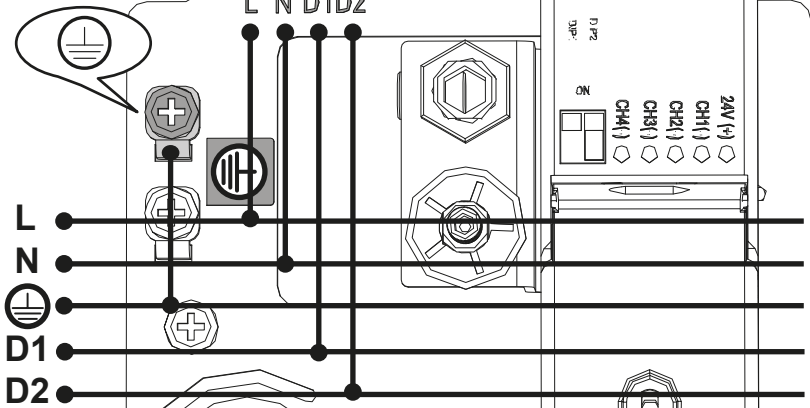

Artemide®

Discovery Vertical 70/100/140 RGBW Discovery Vertical 70/100/140 TW

design
E. Gismondi

i

1 Ø 70-100-140

2 Ø 100-140

11b

DIM 4

12a

12b

13

14

i

Diagram showing the installation of a circular light fixture. The height from the ceiling to the bottom of the fixture is indicated as $H_{min} - H_{max}$ [mm].

	Hmin	Hmax
Ø 70	1100	2100
Ø 100	1400	2400
Ø 140	1800	2800

16a Ø 100-140

16b Ø 70

17

1

WAP4903

2

3

Artemide®