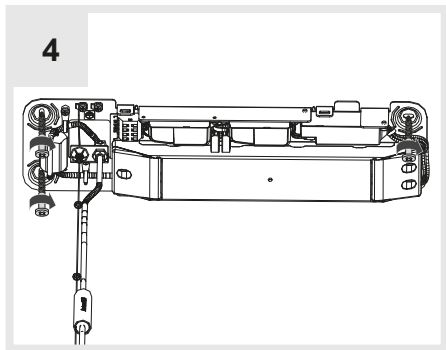

Artemide®

Discovery Vertical 70/100/140 RGBW Discovery Vertical 70/100/140 TW

design
E. Gismondi

i

1 Ø 70-100-140

2 Ø 100-140

11b

DIM 4

12a

12b

13

14

i

Diagram showing the installation of a circular light fixture. The height from the ceiling to the bottom of the fixture is indicated as $H_{min} - H_{max}$ [mm].

	Hmin	Hmax
Ø 70	1100	2100
Ø 100	1400	2400
Ø 140	1800	2800

16a Ø 100-140

16b Ø 70

17

1

WAP4903

2

3

Artemide®