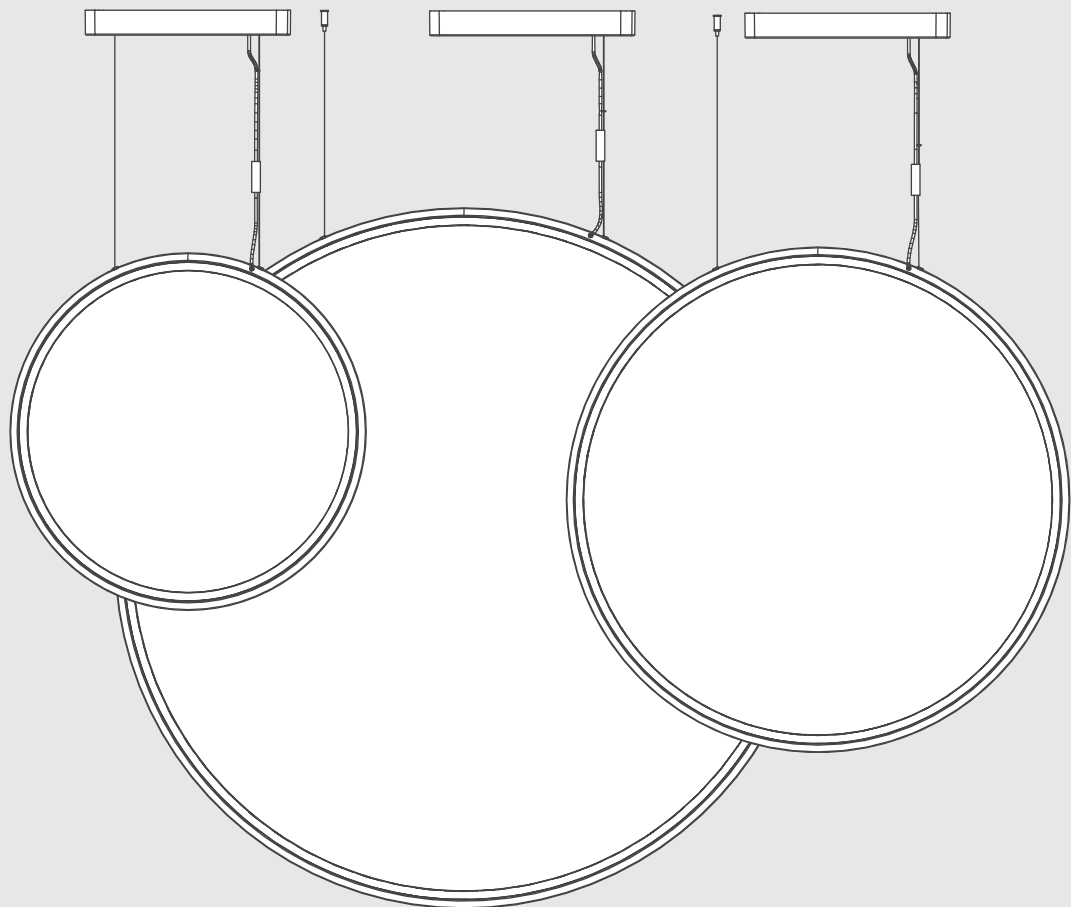

Artemide®

Discovery Vertical 70/100/140 RGBW Discovery Vertical 70/100/140 TW

design
E. Gismondi

i

1 Ø 70-100-140

2 Ø 100-140

11b

DIM 4

12a

12b

13

14

i

Diagram showing the installation of a circular light fixture. The height from the ceiling to the bottom of the fixture is indicated as $H_{min} - H_{max}$ [mm].

	Hmin	Hmax
Ø 70	1100	2100
Ø 100	1400	2400
Ø 140	1800	2800

16a Ø 100-140

16b Ø 70

17

1

WAP4903

2

3

Artemide®