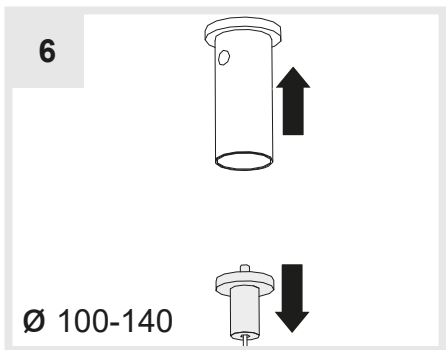

Artemide®

Discovery Vertical 70/100/140 RGBW Discovery Vertical 70/100/140 TW

design
E. Gismondi

i

1 Ø 70-100-140

2 Ø 100-140

11b

DIM 4

12a

12b

13

14

i

Diagram showing the installation of a circular light fixture. The height from the ceiling to the bottom of the fixture is indicated as $H_{min} - H_{max}$ [mm].

	Hmin	Hmax
Ø 70	1100	2100
Ø 100	1400	2400
Ø 140	1800	2800

16a Ø 100-140

16b Ø 70

17

1

WAP4903

2

3

Artemide®