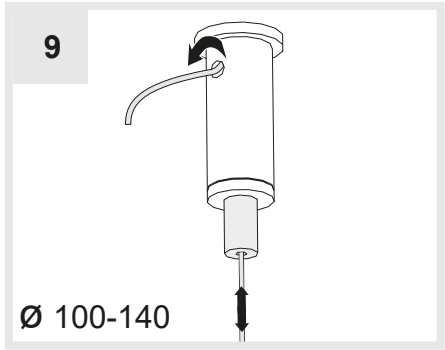

Artemide®

Discovery Vertical 70/100/140 RGBW Discovery Vertical 70/100/140 TW

design
E. Gismondi

i

1 Ø 70-100-140

2 Ø 100-140

11b

DIM 4

12a

12b

13

14

i

Diagram showing the installation of a circular light fixture. The height from the ceiling to the bottom of the fixture is indicated as $H_{min} - H_{max}$ [mm].

	Hmin	Hmax
Ø 70	1100	2100
Ø 100	1400	2400
Ø 140	1800	2800

16a Ø 100-140

16b Ø 70

17

1

WAP4903

2

3

Artemide®