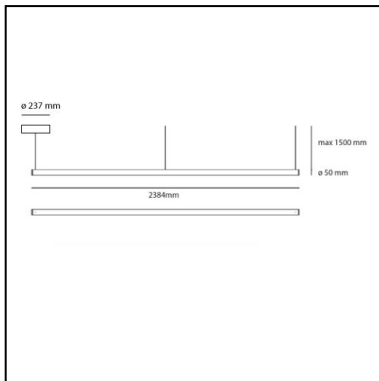

Alphabet of light linear 240 suspension - App Compatible

BIG - Bjarke Ingels Group

IP20    Regulable: 

LUMINARIA

- Potencia (W): **63W**
- Tensión de alimentación: **220-240V**
- Flujo Luminoso (lm): **6968lm**
- CCT: **3000K**
- Efficiency: **81%**
- Efficacy: **110.61lm/W**
- CRI: **80**
- Dimmable Typology: **Push & APP**

Notas

Patent Pending MI102016000025996.
Constant current SELV.

ESPECIFICACIONES

Alphabet of light is a language based on light intended to convey freedom, an elementary principle generating an open system. BIG starts from an abacus of essential geometries to design a new font that translates into light, an alphabet used to write and to express one's thoughts, a tool to give shape to spaces. It allows to design light in space with words, as well as with graphic signs. Two linear elements of different lengths and two round ones are combined with a system of letters, numbers, and symbols. The round elements, available in two diameters, can be separated into modules to join the linear elements together according to different angles, thus designing everchanging geometries. These simple base modules, with specific geometric proportions, can be combined with each other to create countless basic or more complex, linear or curved structures of light, thus producing suspension appliances matching with architectures or space functions. The idea of BIG joins the optoelectronic competence of Artemide to define an innovative construction principle and provide continuous and comfortable lighting. While it has a minimal presence, it encloses groundbreaking patented optoelectronic and mechanical innovation.

DIMENSIONES

- Longitud: **cm 238**
- Altura: **cm 5**
- Altura máxima del techo: **cm 150**
- Prueba calorífica: **650°**

FUENTES DE LUZ INCLUIDAS

- Categoría: **Led**
- Numero: **1**
- Temperatura de Color (K): **3000K**
- CRI: **80**
- Color Tolerance: **MacAdam 3SDCM**
- Service Life: **L80 (10K) 55000h**