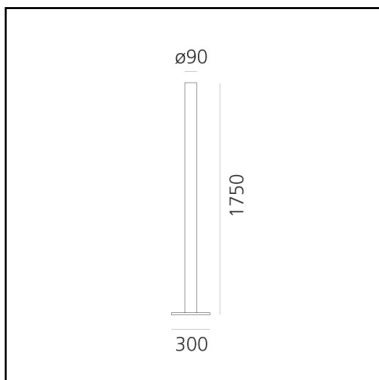

Ilio - Rubin Red - White Integralis - App Compatible

Ernesto Gismondi

IP20   Regulable:   

LUMINARIA

DAY MODE

- Potencia (W): **45W**
- Tensión de alimentación: **220-240V**
- Flujo Luminoso (lm): **3920lm**
- Flujo Radiante: **2651mW**
- CCT: **5000K**
- Efficiency: **88%**
- Efficacy: **87.11lm/W**
- CRI: **90**
- Dimmer Typology: **Microswitch Dimmer**

ESPECIFICACIONES

With simple geometry, stripped of all formal digressions and reduced to its basics. A mono-material aluminum cylinder supports a 45W LED optical engine on the top, which produces high-efficiency diffused indirect light emission. With a flow of more than 3500 lumen, it ensures the general lighting of a room. With light regulator configured to controlled socket, dimmer microswitch.

DIMENSIONES

- Altura: **cm 175**
- Diámetro: **cm 9**
- Longitud base: **cm 30**
- Ancho base: **cm 30**
- Resistencia al impacto: **N.D.**
- Prueba calorífica: **750°**

FUENTES DE LUZ INCLUIDAS

- Categoría: **Led**
- Numero: **1**
- Temperatura de Color (K): **5000K**
- CRI: **90**
- Color Tolerance: **3SDCM**
- Service Life: **L80 (10K) 55000h**