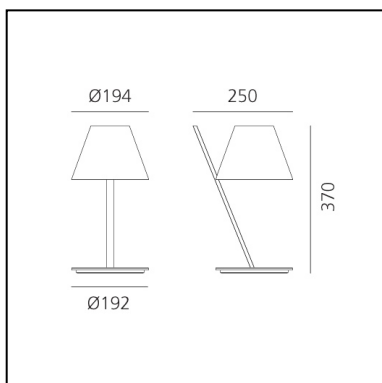

La Petite - Negro

Quaglio Simonelli

IP20  

LUMINARIA

- Potencia (W): **5W**
- Flujo Luminoso (lm): **307lm**
- Efficiency: **65%**
- Efficacy: **61.38lm/W**
- CRI: **80**

ESPECIFICACIONES

An archetypal lampshade balanced on a tilted stem. Simple elements, exquisitely combined into an amazing geometric composition, recall basic forms matched with different materials for technological reasons. Despite its plain and simple look, this lamp clearly conveys the skills of Artemide. The lampshade is a lightweight plastic volume closed by two diffusers that produce a pleasant soft direct and indirect light. The joint connects the lampshade with the aluminium stem on a minimal support. These simple elements are combined into a plain and elegant object, where the tilted stem is counterbalanced by the lampshade's volume.

CÓDIGO PRODUCTO: 1751030A

CARACTERÍSTICAS

- Código del artículo: **1751030A**
- Color: **Negro**
- Instalación: **Sobremesa**
- Material: **polycarbonate, aluminium, methacrylate**
- Serie: **Design Collection**
- Entorno de uso: **Interior**
- diseño: **Quaglio Simonelli**

DIMENSIONES

- Longitud: **cm 25**
- Ancho: **cm 19.4**
- Altura: **cm 37**
- Diámetro base: **cm 19.2**
- Prueba calorífica: **650°**

FUENTES DE LUZ NON INCLUIDAS

- Categoría: **LED RETROFIT**
- Numero: **1**
- Soporte: **E14**