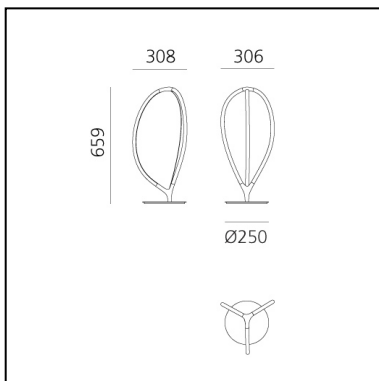

Arrival table - Brass

Ludovica+Roberto Palomba

IP20  

LUMINARIA

- Potencia (W): **17W**
- Flujo Luminoso (lm): **555lm**
- CCT: **3000K**
- Efficiency: **35%**
- Efficacy: **32.63lm/W**
- CRI: **90**
- Dimmer Typology: **Optical Touch Dimmer**

Notas

ESPECIFICACIONES

Arrival is a complete lamp family with dynamic, flowing shapes that sculpt light with delicate, graphic lines. Branching out from a central joint, common to all the different versions, each model has three arms that form a soft, organic geometric shape through a profile that is both light and structure. Each element has a section that leaves the aluminium profile visible from the outside while generating a light-diffusing surface inside. The resulting elements blend into spaces with a presence that is discreet yet distinctive thanks to the shape and quality of the softly diffused light. These are elegant lighting tools, perfect for use in multiple series or for combining the different versions together depending on the requirements of the installation spaces.

CÓDIGO PRODUCTO: 1550010A

CARACTERÍSTICAS

- Código del artículo: **1550010A**
- Color: **Brass**
- Instalación: **Sobremesa**
- Material: **Aluminium, silicone**
- Serie: **Design Collection**
- diseño: **Ludovica+Roberto Palomba**

DIMENSIONES

- Longitud: **cm 30.8**
- Ancho: **cm 30.6**
- Altura: **cm 65.9**
- Diámetro base: **cm 25**