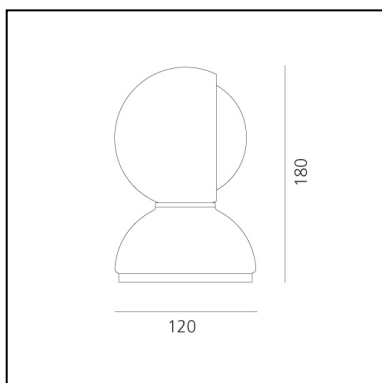

Eclisse PVD Mirror

Vico Magistretti

IP20    

LUMINARIA

- Potencia (W): **25W**
- Tensión de alimentación: **220V-240V**
- Flujo Luminoso (lm): **170lm**

ESPECIFICACIONES

Eclisse, designed by Vico Magistretti in 1965, won the Compasso d'Oro Award in 1967 and became an ambassador of Italian design worldwide. Eclisse is an avant-garde balance between form and function, design and utility. The concept's foundation lies in its functionality of adjusting the intensity of light through its rotating inner shade that "eclipses" the light source. In fact, with a fixed outer shell and a moveable inner shell the lamp can provide direct or diffuse light. A table lamp, it can also be wall mounted. Painted metal body available in white, red or orange with an on/off switch. Eclisse is part of the permanent collection of the most important design Museums, amongst many the MoMa in New York and the Triennale Design Museum in Milan.

CÓDIGO PRODUCTO: 0028140A

CARACTERÍSTICAS

- Código del artículo: **0028140A**
- Color: **Mirror**
- Instalación: **ParedSobremesa**
- Material: **steel, technopolymer**
- Serie: **Design Collection, Modern Classic**
- Entorno de uso: **Interior**
- Área de uso: **Residencial**
- Emisión: **Difusa Y Directa**
- diseño: **Vico Magistretti**

DIMENSIONES

- Altura: **cm 18**
- Diámetro: **cm 12**
- Diámetro base: **cm 12**
- Resistencia al impacto: **N/D**
- Prueba calorífica: **850°**

LÁMPARAS NO INCLUIDAS

- Categoría: **HALO**
- Numero: **1**
- Potencia (W): **25W**
- Soporte: **E14**
- Clase: **A**