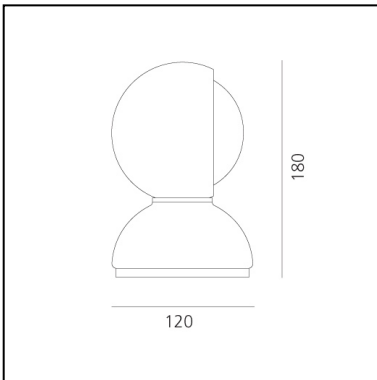

Eclisse Blanco

Vico Magistretti

IP20   EAC  

LUMINARIA

- Potencia (W): **25W**
- Tensión de alimentación: **220V-240V**
- Flujo Luminoso (lm): **170lm**

ESPECIFICACIONES

Eclisse, designed by Vico Magistretti in 1965, won the Compasso d'Oro Award in 1967 and became an ambassador of Italian design worldwide. Eclisse is an avant-garde balance between form and function, design and utility. The concept's foundation lies in its functionality of adjusting the intensity of light through its rotating inner shade that "eclipses" the light source. In fact, with a fixed outer shell and a moveable inner shell the lamp can provide direct or diffuse light.

DIMENSIONES

- Altura: **cm 18**
- Diámetro: **cm 12**
- Diámetro base: **cm 12**
- Resistencia al impacto: **N/D**
- Prueba calorífica: **850°**

LÁMPARAS NO INCLUIDAS

- Categoría: **HALO**
- Numero: **1**
- Potencia (W): **25W**
- Soporte: **E14**
- Clase: **A**