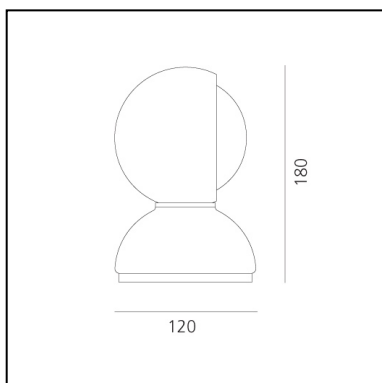

Eclisse Naranja

Vico Magistretti

IP20   EAC  

LUMINARIA

- Potencia (W): **25W**
- Tensión de alimentación: **220V-240V**
- Flujo Luminoso (lm): **170lm**

ESPECIFICACIONES

Eclisse, designed by Vico Magistretti in 1965, won the Compasso d'Oro Award in 1967 and became an ambassador of Italian design worldwide. Eclisse is an avant-garde balance between form and function, design and utility. The concept's foundation lies in its functionality of adjusting the intensity of light through its rotating inner shade that "eclipses" the light source. In fact, with a fixed outer shell and a moveable inner shell the lamp can provide direct or diffuse light. A table lamp, it can also be wall mounted. Painted metal body available in white, red or orange with an on/off switch. Eclisse is part of the permanent collection of the most important design Museums, amongst many the MoMa in New York and the Triennale Design Museum in Milan.

CÓDIGO PRODUCTO: 0028050A

CARACTERÍSTICAS

- Código del artículo: **0028050A**
- Color: **Naranja**
- Instalación: **ParedSobremesa**
- Material: **steel, technopolymer**
- Serie: **Design Collection, Modern Classic**
- Entorno de uso: **Interior**
- Área de uso: **Residencial**
- Emisión: **Difusa Y Directa**
- diseño: **Vico Magistretti**

DIMENSIONES

- Altura: **cm 18**
- Diámetro: **cm 12**
- Diámetro base: **cm 12**
- Resistencia al impacto: **N/D**
- Prueba calorífica: **850°**

LÁMPARAS NO INCLUIDAS

- Categoría: **HALO**
- Numero: **1**
- Potencia (W): **25W**
- Soporte: **E14**
- Clase: **A**