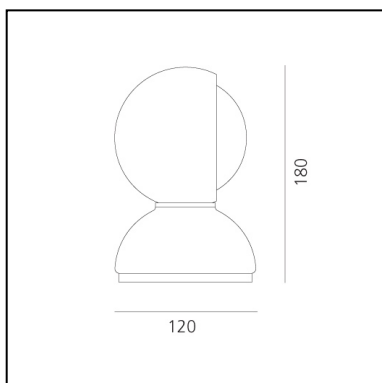

Eclisse Yellow

Vico Magistretti

IP20   EAC  

LUMINARIA

- Potencia (W): **25W**
- Tensión de alimentación: **220V-240V**
- Flujo Luminoso (lm): **170lm**

ESPECIFICACIONES

Eclisse, designed by Vico Magistretti in 1965, won the Compasso d'Oro Award in 1967 and became ambassador of Italian design worldwide. Eclisse is an avant-garde balance between form and function, design and utility. The concept's foundation lies in its functionality of adjusting the intensity of light through its rotating inner shade that "eclipses" the light source. In fact, with a fixed outer shell and a moveable inner shell the lamp can provide direct or diffuse light. A table lamp, it can also be wall mounted. Painted metal body available in white, red or orange with an on/off switch. Eclisse is part of the permanent collection of the most important design Museums, amongst many the MoMa in New York and the Triennale Design Museum in Milan.

CÓDIGO PRODUCTO: 0028040A

CARACTERÍSTICAS

- Código del artículo: **0028040A**
- Color: **Yellow**
- Instalación: **ParedSobremesa**
- Material: **steel, technopolymer**
- Serie: **Design Collection, Modern Classic**
- Entorno de uso: **Interior**
- Área de uso: **Residencial**
- Emisión: **Difusa Y Directa**
- diseño: **Vico Magistretti**

DIMENSIONES

- Altura: **cm 18**
- Diámetro: **cm 12**
- Diámetro base: **cm 12**
- Resistencia al impacto: **N/D**
- Prueba calorífica: **850°**

LÁMPARAS NO INCLUIDAS

- Categoría: **HALO**
- Numero: **1**
- Potencia (W): **25W**
- Soporte: **E14**
- Clase: **A**