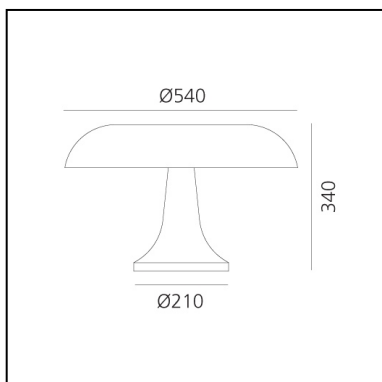

Nesso Blanco

Giancarlo Mattioli
Gruppo Architetti Urbanisti
Città Nuova

IP20     

LUMINARIA

- Potencia (W): **80W**
- Tensión de alimentación: **220V-240V**

ESPECIFICACIONES

Designed by Giancarlo Mattioli and Gruppo Architetti Urbanisti Città Nuova, in the glamorous 60's era, Nesso is an international icon of futuristic, democratic design. Part of the "Modern Classics" reissued line, it was a marvel of ABS thermoplastic injection-molding when first introduced in 1967 thus bringing industrial materials and methods to the home and office environments. A dash of color and a design inspired from nature, Nesso stems from the visionary identity of Artemide. Its' iconic curves wind into a true collectible, an expressive statement piece of internationally acclaimed calibre and fame. An iconic piece having staged its presence in various landmarks, Nesso is considered a valuable piece of art. An "icon" of design, part of the permanent collections of The Metropolitan Museum of Art and The Museum of Modern Art.

CÓDIGO PRODUCTO: 0056010A

CARACTERÍSTICAS

- Código del artículo: **0056010A**
- Color: **Blanco**
- Instalación: **Sobremesa**
- Material: **ABS**
- Serie: **Design Collection, Modern Classic**
- Entorno de uso: **Interior**
- Emisión: **Difusa Y Directa**
- diseño: **Giancarlo Mattioli, Gruppo Architetti Urbanisti Città Nuova**

DIMENSIONES

- Altura: **cm 34**
- Diámetro: **cm 54**
- Diámetro base: **cm 21**
- Resistencia al impacto: **N/D**
- Prueba calorífica: **850°C**

LÁMPARAS NO INCLUIDAS

- Categoría: **HALO**
- Numero: **4**
- Potencia (W): **20W**
- Soporte: **E14**
- Clase: **A**