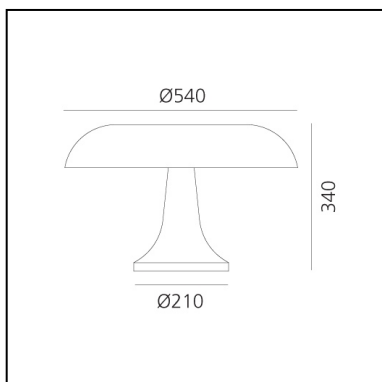

Nesso naranja

Giancarlo Mattioli
Gruppo Architetti Urbanisti
Città Nuova

IP20   **EAC**  

LUMINARIA

- Potencia (W): **80W**
- Tensión de alimentación: **220V-240V**

ESPECIFICACIONES

Designed by Giancarlo Mattioli and Gruppo Architetti Urbanisti Città Nuova, in the glamorous 60's era, Nesso is an international icon of futuristic, democratic design. Part of the "Modern Classics" reissued line, it was a marvel of ABS thermoplastic injection-molding when first introduced in 1967 thus bringing industrial materials and methods to the home and office environments. A dash of color and a design inspired from nature, Nesso stems from the visionary identity of Artemide. Its' iconic curves wind into a true collectible, an expressive statement piece of internationally acclaimed calibre and fame. An iconic piece having staged its presence in various landmarks, Nesso is considered a valuable piece of art. An "icon" of design, part of the permanent collections of The Metropolitan Museum of Art and The Museum of Modern Art.

CÓDIGO PRODUCTO: 0056050A

CARACTERÍSTICAS

- Código del artículo: **0056050A**
- Color: **Naranja**
- Instalación: **Sobremesa**
- Material: **ABS**
- Serie: **Design Collection, Modern Classic**
- Entorno de uso: **Interior**
- Emisión: **Difusa Y Directa**
- diseño: **Giancarlo Mattioli, Gruppo Architetti Urbanisti Città Nuova**

DIMENSIONES

- Altura: **cm 34**
- Diámetro: **cm 54**
- Diámetro base: **cm 21**
- Resistencia al impacto: **N/D**
- Prueba calorífica: **850°C**

LÁMPARAS NO INCLUIDAS

- Categoría: **HALO**
- Numero: **4**
- Potencia (W): **20W**
- Soporte: **E14**
- Clase: **A**