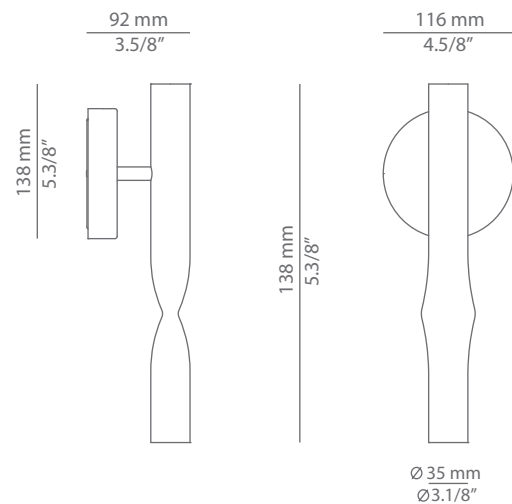

# FLOW

A-3730  
wall light

Date	Type
Project	
Location	
Model #	Quantity
Specifier	

## Description

Metallic wall light with acrylic diffuser and integrated LED providing direct light.

Pictures above might not show the specified dimensions or material. They are for illustration purposes only.

## Ordering information

Product Code	Lamp	Finish
A-3730	LED 6,1W ( led included) (2700K / Ang 70° / >90 CRI / 350mA) 100V - 240V / Typ* 565 lumens Non Dimmable	<ul style="list-style-type: none"> <li>26 BLK Black</li> <li>61 S GLD Satin Gold</li> <li>74 WH White</li> <li>CUSTOM</li> </ul>