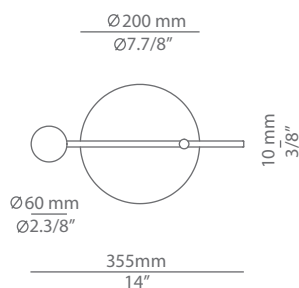

CYLS

M-3907

table lamp

Date	Type
Project	
Location	
Model #	Quantity
Specifier	

Description

Minimal metallic table lamp with cylindrical head.
Adjustable reading arm with horizontal movement and 360° rotation.
On/Off cord switch.

Pictures above might not show the specified dimensions or material. They are for illustration purposes only.

Ordering information

Product Code	Lamp	Finish body
M-3907	LED or Fluor. up to 20W (bulb not included) E14 / 230V On/Off cord switch	<ul style="list-style-type: none"> 26 BLK Black 55 BG Beige CUSTOM