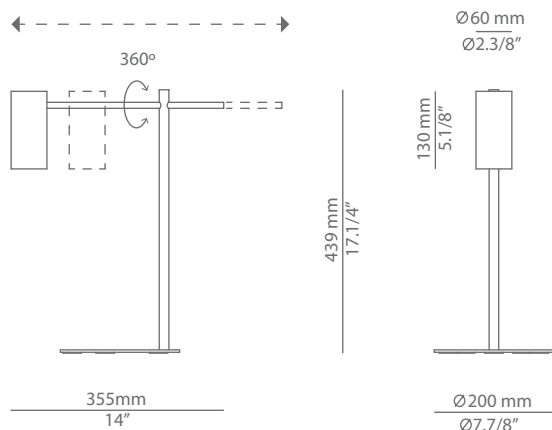

CYLS

M-3907

table lamp

Date	Type
Project	
Location	
Model #	Quantity
Specifier	

Description

Minimal metallic table lamp with cylindrical head.
Adjustable reading arm with horizontal movement and 360° rotation.
On/Off cord switch.

Pictures above might not show the specified dimensions or material. They are for illustration purposes only.

Ordering information

Product Code	Lamp	Finish body
M-3907	LED or Fluor. up to 20W (bulb not included) E14 / 230V On/Off cord switch	<ul style="list-style-type: none"> 26 BLK Black 55 BG Beige CUSTOM