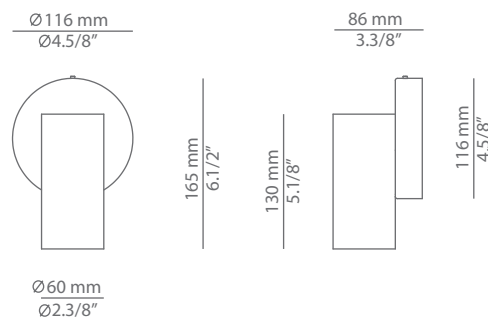

Special instructions