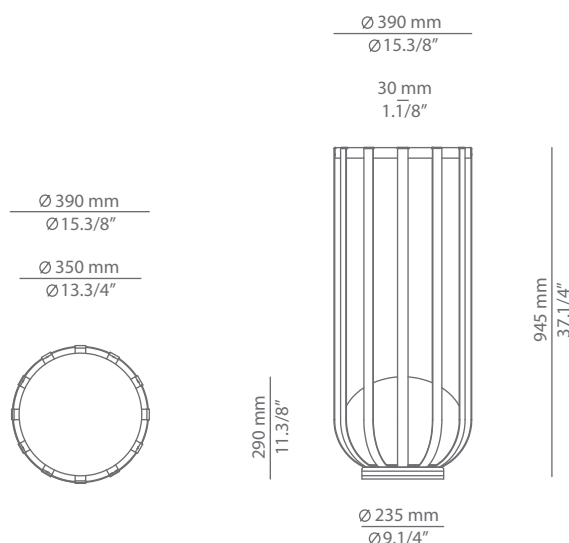

BOLS

P-4027X

floor lamp

Date	Type
Project	
Location	
Model #	Quantity
Specifier	

Description

Metallic floor lamp with polyethylene shade and integrated dimmable LED. Double coating powder paint treatment extremely resistant to corrosion and other maritime environmental conditions. Possibility of adding a tray to use as a table, or a flower pot for natural vegetation.

Pictures above might not show the specified dimensions or material. They are for illustration purposes only.

Ordering information

Product Code	Lamp	Finish
P-4027X	LED 10W (led included) (2700K / Ang 120° / >90 CRI) / 230V / Typ* 730 lumens Dimmable Triac	<ul style="list-style-type: none"> 96 BLK ANT Black Anthracite 55 BG Beige 78 OX RD Oxide Red CUSTOM

Accessories

Code	Description	Finish
124027XX2	Tray (table top included)  Ø 400 mm Ø 15.3/4" 50 mm 2"	<ul style="list-style-type: none"> 96 BLK ANT Black Anthracite 55 BG Beige 78 OX RD Oxide Red CUSTOM
124027XX3	Pot for natural vegetation  Ø 400 mm Ø 15.3/4" 157 mm 6.1/8"	<ul style="list-style-type: none"> 96 BLK ANT Black Anthracite 55 BG Beige 78 OX RD Oxide Red CUSTOM