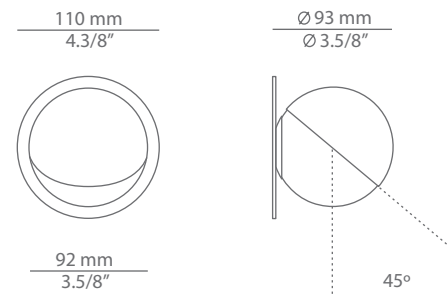

Product includes

Code	Description
671000062	1 remote driver / Dimmable Triac

Ø 60mm drill on dry wall

SPECIAL REQUIREMENTS

Custom finishes and versions

We offer custom plated and RAL finishes.

Alternate lamping and sizes available for projects. Consult our offices.

Special instructions

ESTILUZ, S.A.
Carretera d'Ogassa, s/n
17860 Sant Joan de les Abadesses
T+34 972 720 125
F+34 972 720 796

estiluz@estiluz.com
www.estiluz.com