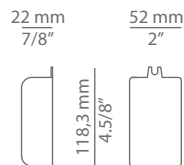

Product includes

Code	Description
671000062	1 remote driver / Dimmable Triac

Ø 60mm drill on dry wall

SPECIAL REQUIREMENTS

Custom finishes and versions

We offer custom plated and RAL finishes.

Alternate lamping and sizes available for projects. Consult our offices.