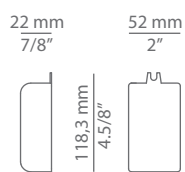

Product includes

Code	Description
671000062	1 remote driver / Dimmable Triac

Ø 60 mm drill
on dry wall

SPECIAL REQUIREMENTS

Custom finishes and versions

We offer custom plated and RAL finishes.

Alternate lamping and sizes available for projects. Consult our offices.

Special instructions