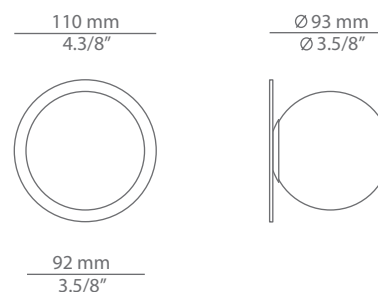

Product includes

Code	Description
671000062	1 remote driver / Dimmable Triac

Ø 60 mm drill
on dry wall

SPECIAL REQUIREMENTS

Custom finishes and versions

We offer custom plated and RAL finishes.

Alternate lamping and sizes available for projects. Consult our offices.

Special instructions