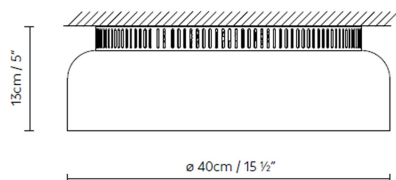

ASPEN C40

By Werner Aisslinger

Descripción:

Plafón de luz directa y difusa. Acabados lacado mate, con diferentes opciones: grey, snow, lemon, mango, clear turquoise, aqua, merlot, river, sea, rose, limestone, black y latón. Disponible en cuatro tamaños.

ASPEN C40A

SHADE:

Grey (matte)

Mango (matte)

Snow (matte)

Clear turquoise (matte)

Lemon (matte)

Aqua (matte)

Black (matte)

New:

Merlot (matte)

Rose (matte)

River (matte)

Limestone (matte)

Sea (matte)

Brass (matte)

RING:

Black (matte)