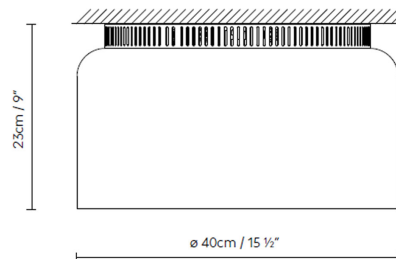

ASPEN C40

By Werner Aisslinger

Descripción:

Plafón de luz directa y difusa. Acabados lacado mate, con diferentes opciones: grey, snow, lemon, mango, clear turquoise, aqua, merlot, river, sea, rose, limestone, black y latón. Disponible en cuatro tamaños.

ASPEN C40B

SHADE:

Grey (matte)

Mango (matte)

Snow (matte)

Clear turquoise (matte)

Lemon (matte)

Aqua (matte)

Black (matte)

New:

Merlot (matte)

Rose (matte)

River (matte)

Limestone (matte)

Sea (matte)

Brass (matte)

RING:

Black (matte)