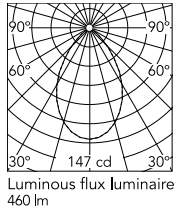

Schematic light drawing

Beam Angle: 68°

h(m)	E(lx)	D(m)
1	147	1.35
2	37	2.70
3	16	4.05
4	9	5.40
5	6	6.75

Photometric

Light distribution

Symmetric

Electrical

Insulation class	II
Frequency (Hz)	50/60
Main voltage (Vac)	220-250
LED voltage Vf (Vdc)	null
Dimmable	Yes
Dimming interface	Remote Dimmable (Dimmer Not Included)
Batteries inside	No