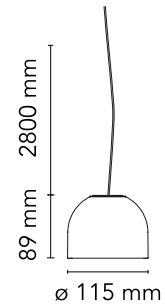

Are you a professional and your project needs consulting and support?

[BOOK AN APPOINTMENT](#)

Main specifications

Mounting	Suspension
Environments	Indoor dry location
Light Source Type	Bulb
Lamp category	Halogen
Lamp holders	G9
Iicos	HSG
Number of heads	1
Power (W)	40

Physical

Colour	Black
Length (mm)	115
Cord length (mm)	2800
Net weight (kg)	0.85
Package height (mm)	175
Package width (mm)	220
Package length (mm)	190
Package volume (m3)	0.01
IP internal	20

Download

[Mounting instructions](#) PDF