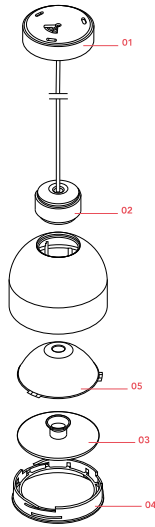

FLOS

■ F9560030 Black

Wan Suspension

Designed by Johanna Grawunder, 2006

Halogen - 40W

Suspension lamp providing direct lighting. Aluminum body, available in shiny white, shiny black and shiny green finishes. Low glare shield. Provided by two different ring due to fix the safety tempered glass, in black and green.

Physical

Colour	Black
Length (mm)	115
Cord length (mm)	2800
Net weight (kg)	0.85
Package height (mm)	175
Package width (mm)	220
Package length (mm)	190
Package volume (m3)	0.01
IP internal	20

Download

[Mounting instructions](#) PDF

Bulbs

NOT INCLUDED

RF18863

Halogen Lamp G9 33W 2700K

HALOPIN Dimmable

Spare Parts

- | | | |
|-----|--|-----------|
| 01. | Black rose assembly | RF9560130 |
| 02. | G9 lamp holder with inner ring
and 2,5mt of eletrical cable | RF9560200 |
| 03. | Wan glass assembly | RF9550200 |
| 04. | External ring | RF13990 |
| 04. | External ring | RF14546 |
| 05. | Reflector / ring assembly | RF9550130 |
| 05. | Assembly External Ring for Wan | RF9550139 |

DOWNLOAD

RF9560130
Black rose assembly

RF9560200
G9 lamp holder with inner ring
and 2,5mt of electrical cable

RF9550200
Wan glass assembly

RF13990
External ring

RF14546
External ring

RF9550130
Reflector / ring assembly