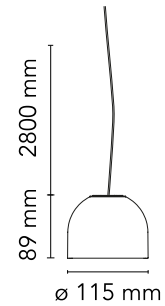

### Physical

Colour	White
Length (mm)	115
Cord length (mm)	2800
Net weight (kg)	0.85
Package height (mm)	175
Package width (mm)	220
Package length (mm)	190
Package volume (m3)	0.01
IP internal	20

## Schematic light drawing

h(m)	E(lx)	D(m)
1	147	1.35
2	37	2.70
3	16	4.05
4	9	5.40
5	6	6.75