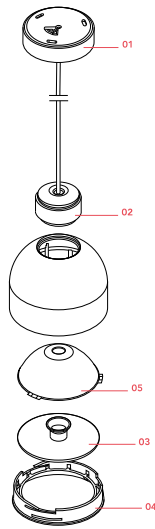

## Wan Suspension

Designed by Johanna Grawunder, 2006

Halogen - 40W

Suspension lamp providing direct lighting. Aluminum body, available in shiny white, shiny black and shiny green finishes. Low glare shield. Provided by two different ring due to fix the safety tempered glass, in black and green.

### Physical

Colour	White
Length (mm)	115
Cord length (mm)	2800
Net weight (kg)	0.85
Package height (mm)	175
Package width (mm)	220
Package length (mm)	190
Package volume (m3)	0.01
IP internal	20

## Schematic light drawing

h(m)	E(lx)	D(m)
1	147	1.35
2	37	2.70
3	16	4.05
4	9	5.40
5	6	6.75

## Spare Parts

- |     |                                                                 |           |
|-----|-----------------------------------------------------------------|-----------|
| 01. | Black rose assembly                                             | RF9560130 |
| 02. | G9 lamp holder with inner ring<br>and 2,5mt of electrical cable | RF9560200 |
| 03. | Wan glass assembly                                              | RF9550200 |
| 04. | External ring                                                   | RF13990   |
| 04. | External ring                                                   | RF14546   |
| 05. | Reflector / ring assembly                                       | RF9550130 |
| 05. | Assembly External Ring for Wan                                  | RF9550139 |