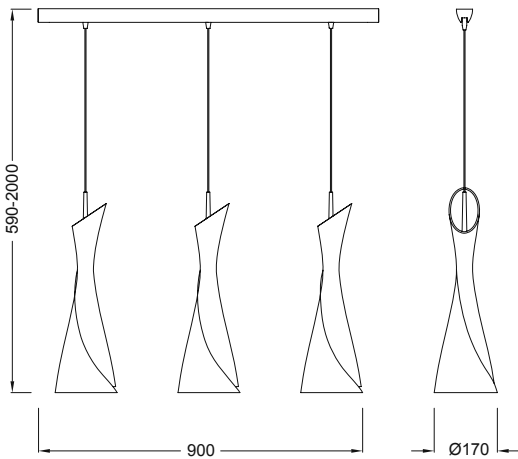

0771 - Colgante/Pendant Lamp