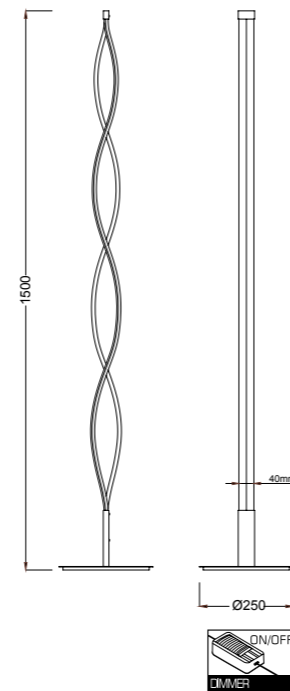

- LED 21W 2800K 1470lm - 220/240V
- Forja - Brown Oxide
- Difusor Acrílico - Acrylic Diffuser