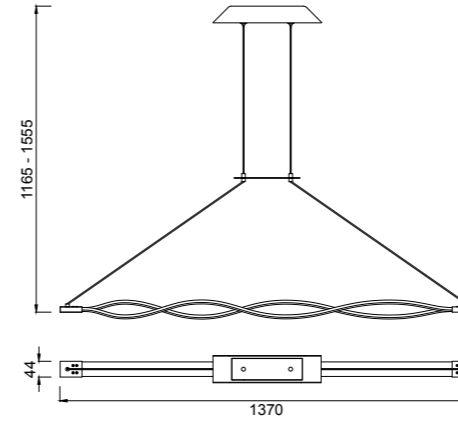

REF.4863 Aplique - Wall Lamp

- LED 42W 3000K 3400lm - 100/240V
- Plata - Silver
- Cromo - Chrome
- Difusor Acrílico - Acrylic Diffuser