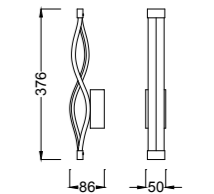

- LED 6W 2800K 420lm - 220/240V
- Forja - Brown Oxide
- Difusor Acrílico - Acrylic Diffuser