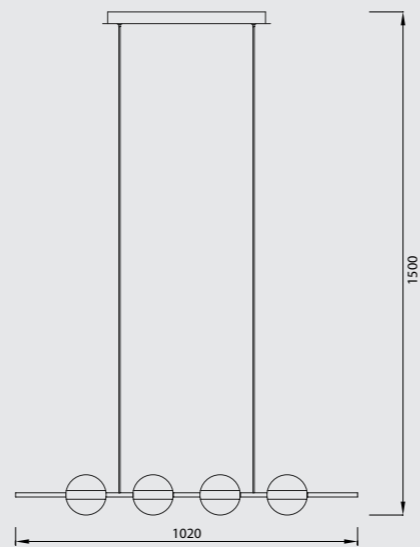

# CUBA

7160 Oro/Negro-Gold/Black  
LED 32W 3000K 2400lm

7161 Oro/Negro-Gold/Black  
LED 32W 3000K 2400lm

# CUBA

7162 Oro/Negro-Gold/Black  
LED 32W 3000K 2400lm

3000K  
LED  
20 000h  
DIM. OFF  
12 000  
5  
WARRANTY  
LED  
IP20  
Metal/Acrílico-Metal/Acrílico 220-240V~ 50/60Hz CRI >80