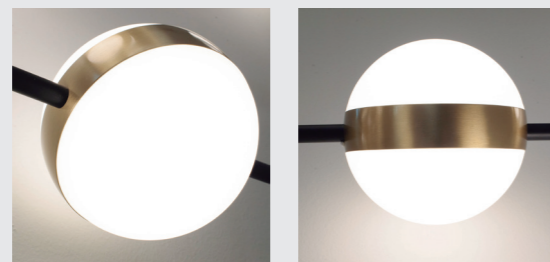

# CUBA

7160 Oro/Negro-Gold/Black  
LED 32W 3000K 2400lm

7161 Oro/Negro-Gold/Black  
LED 32W 3000K 2400lm

# CUBA

7162 Oro/Negro-Gold/Black  
LED 32W 3000K 2400lm

3000K  
LED  
20 000h  
DIM. OFF  
12 000  
5  
WARRANTY  
LED  
IP20  
Metal/Acrílico-Metal/Acrílico 220-240V~ 50/60Hz CRI >80