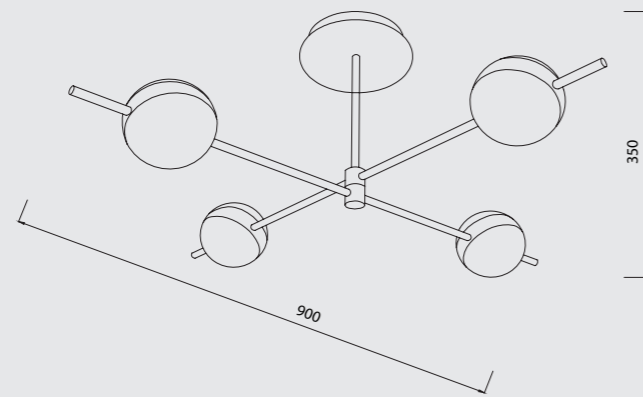

# CUBA

7160 Oro/Negro-Gold/Black  
LED 32W 3000K 2400lm

7161 Oro/Negro-Gold/Black  
LED 32W 3000K 2400lm

# CUBA

7162 Oro/Negro-Gold/Black  
LED 32W 3000K 2400lm

3000K  
LED  
20 000h  
DIM. OFF  
12 000  
5  
WARRANTY  
LED  
IP20  
Metal/Acrílico-Metal/Acrílico 220-240V~ 50/60Hz CRI >80