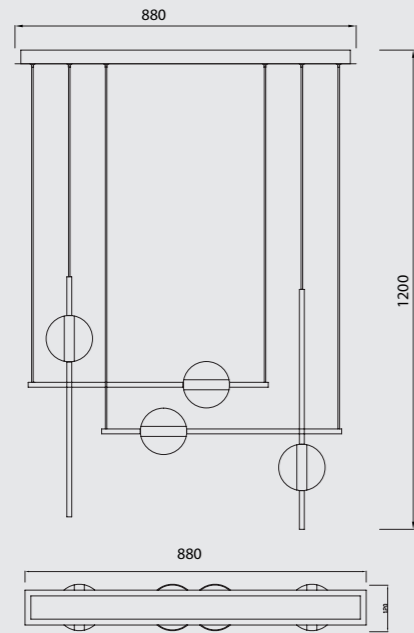

# CUBA

7160 Oro/Negro-Gold/Black  
LED 32W 3000K 2400lm

7161 Oro/Negro-Gold/Black  
LED 32W 3000K 2400lm

# CUBA

7162 Oro/Negro-Gold/Black  
LED 32W 3000K 2400lm

3000K  
LED  
20 000h  
DIM. OFF  
12 000  
5  
WARRANTY  
LED  
IP20  
Metal/Acrílico-Metal/Acrílico 220-240V~ 50/60Hz CRI >80