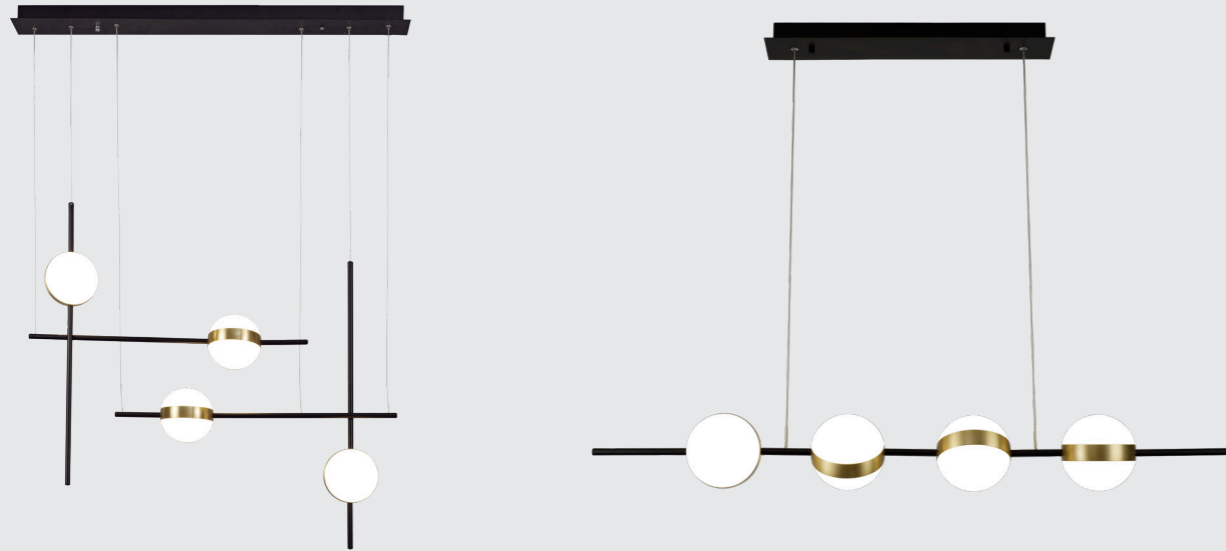

# CUBA

7160 Oro/Negro-Gold/Black  
LED 32W 3000K 2400lm

7161 Oro/Negro-Gold/Black  
LED 32W 3000K 2400lm

# CUBA

7162 Oro/Negro-Gold/Black  
LED 32W 3000K 2400lm

3000K  
LED  
20 000h  
DIM. OFF  
12 000  
5  
WARRANTY  
LED  
IP20  
Metal/Acrílico-Metal/Acrílico 220-240V~ 50/60Hz CRI >80