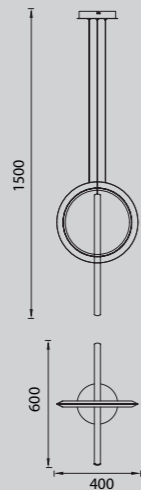

KITESURF

7190 Blanco-White
LEWD 50W 4000lm

Aluminio/Silicona/Metal-Aluminium/Silicone/Metal 220-240V~50/60Hz CRI >80

7140 Negro-Black
LED 50W 4000lm

Aluminio/Silicona/Metal-Aluminium/Silicone/Metal 220-240V~50/60Hz CRI >80

7192 Blanco-White
LED 30W 2400lm

7142 Negro-Black
LED 30W 2400lm

Aluminio/Silicona/Metal-Aluminium/Silicone/Metal 220-240V~50/60Hz CRI >80

7193 Blanco-White
LED 30W 2400lm

7143 Negro-Black
LED 30W 2400lm

7191 Blanco-White
LED 48W 3840lm

7141 Negro-Black
LED 48W 3840lm

Aluminio/Silicona/Metal-Aluminium/Silicone/Metal 220-240V~50/60Hz CRI >80

7194 Blanco-White
LED 8W 640lm

7144 Negro-Black
LED 8W 640lm

Aluminio/Silicona/Metal-Aluminium/Silicone/Metal 220-240V~50/60Hz CRI >80

7195 Blanco-White
LED 8W 380lm

7145 Negro-Black
LED 8W 380lm

Aluminio/Silicona/Metal-Aluminium/Silicone/Metal 220-240V~50/60Hz CRI >80

7196 Blanco-White
LED 24W 900lm

7146 Negro-Black
LED 24W 900lm