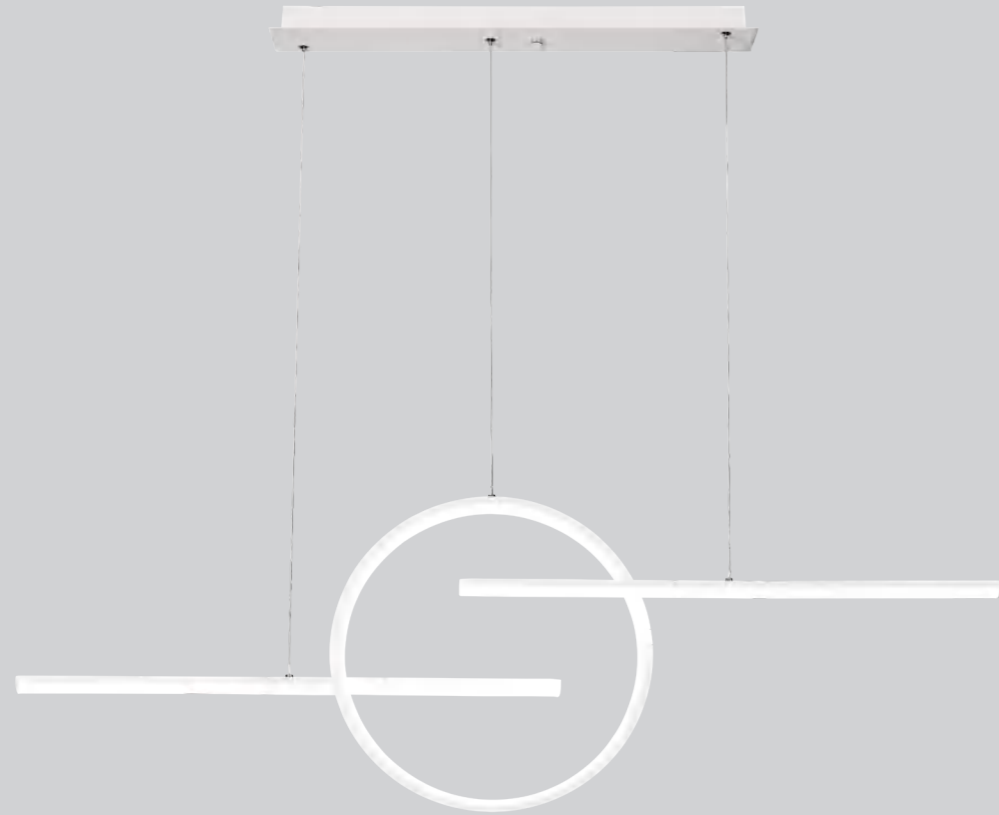

KITESURF

7190 Blanco-White
LEWD 50W 4000lm

Aluminio/Silicona/Metal-Aluminium/Silicone/Metal 220-240V~50/60Hz CRI >80

7140 Negro-Black
LED 50W 4000lm

Aluminio/Silicona/Metal-Aluminium/Silicone/Metal 220-240V~50/60Hz CRI >80

7192 Blanco-White
LED 30W 2400lm

7142 Negro-Black
LED 30W 2400lm

Aluminio/Silicona/Metal-Aluminium/Silicone/Metal 220-240V~50/60Hz CRI >80

7193 Blanco-White
LED 30W 2400lm

7143 Negro-Black
LED 30W 2400lm

7191 Blanco-White
LED 48W 3840lm

7141 Negro-Black
LED 48W 3840lm

Aluminio/Silicona/Metal-Aluminium/Silicone/Metal 220-240V~50/60Hz CRI >80

7194 Blanco-White
LED 8W 640lm

7144 Negro-Black
LED 8W 640lm

Aluminio/Silicona/Metal-Aluminium/Silicone/Metal 220-240V~50/60Hz CRI >80

7195 Blanco-White
LED 8W 380lm

7145 Negro-Black
LED 8W 380lm

Aluminio/Silicona/Metal-Aluminium/Silicone/Metal 220-240V~50/60Hz CRI >80

7196 Blanco-White
LED 24W 900lm

7146 Negro-Black
LED 24W 900lm