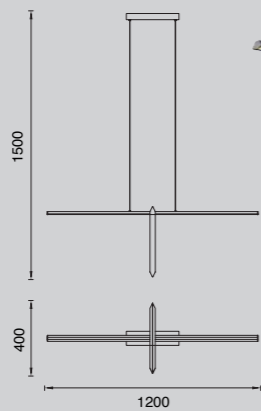

KITESURF

7190 Blanco-White
LEWD 50W 4000lm

Aluminio/Silicona/Metal-Aluminium/Silicone/Metal 220-240V~50/60Hz CRI >80

7140 Negro-Black
LED 50W 4000lm

Aluminio/Silicona/Metal-Aluminium/Silicone/Metal 220-240V~50/60Hz CRI >80

7192 Blanco-White
LED 30W 2400lm

7142 Negro-Black
LED 30W 2400lm

Aluminio/Silicona/Metal-Aluminium/Silicone/Metal 220-240V~50/60Hz CRI >80

7193 Blanco-White
LED 30W 2400lm

7143 Negro-Black
LED 30W 2400lm

7191 Blanco-White
LED 48W 3840lm