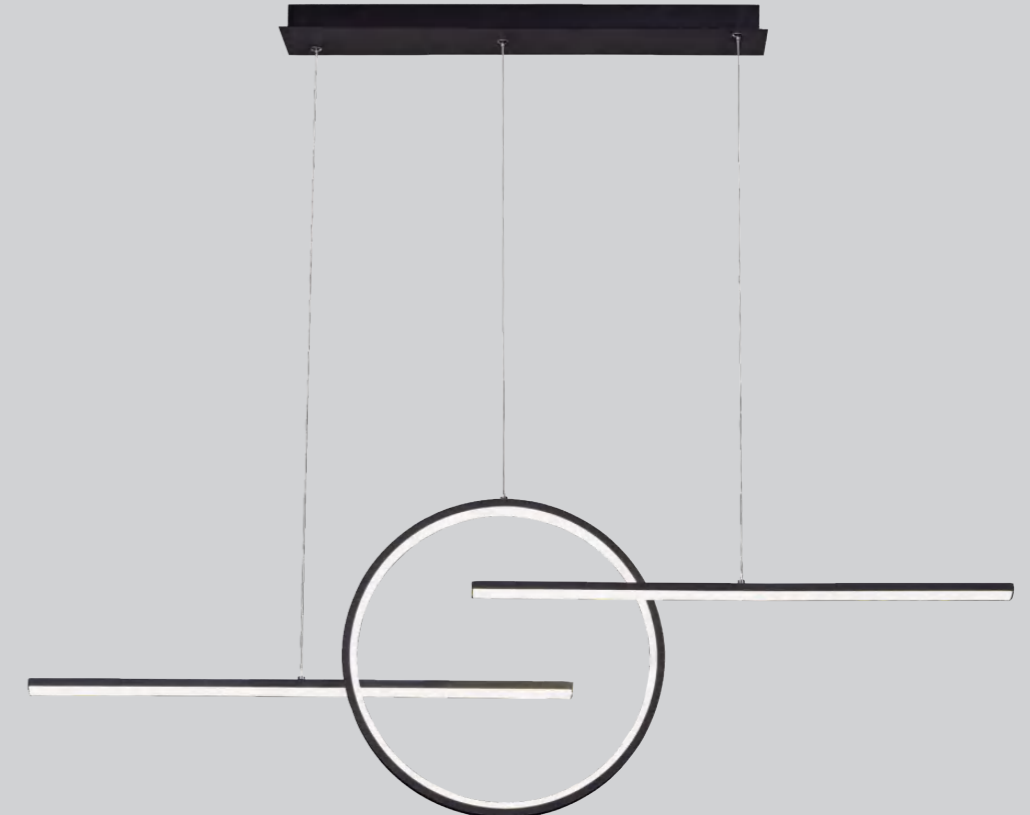

KITESURF

7190 Blanco-White
LEWD 50W 4000lm

Aluminio/Silicona/Metal-Aluminium/Silicone/Metal 220-240V~50/60Hz CRI >80

7140 Negro-Black
LED 50W 4000lm

Aluminio/Silicona/Metal-Aluminium/Silicone/Metal 220-240V~50/60Hz CRI >80

7192 Blanco-White
LED 30W 2400lm

7142 Negro-Black
LED 30W 2400lm

Aluminio/Silicona/Metal-Aluminium/Silicone/Metal 220-240V~50/60Hz CRI >80

7193 Blanco-White
LED 30W 2400lm

7143 Negro-Black
LED 30W 2400lm

7191 Blanco-White
LED 48W 3840lm

7141 Negro-Black
LED 48W 3840lm

Aluminio/Silicona/Metal-Aluminium/Silicone/Metal 220-240V~50/60Hz CRI >80

7194 Blanco-White
LED 8W 640lm

7144 Negro-Black
LED 8W 640lm

Aluminio/Silicona/Metal-Aluminium/Silicone/Metal 220-240V~50/60Hz CRI >80

7195 Blanco-White
LED 8W 380lm

7145 Negro-Black
LED 8W 380lm

Aluminio/Silicona/Metal-Aluminium/Silicone/Metal 220-240V~50/60Hz CRI >80

7196 Blanco-White
LED 24W 900lm

7146 Negro-Black
LED 24W 900lm