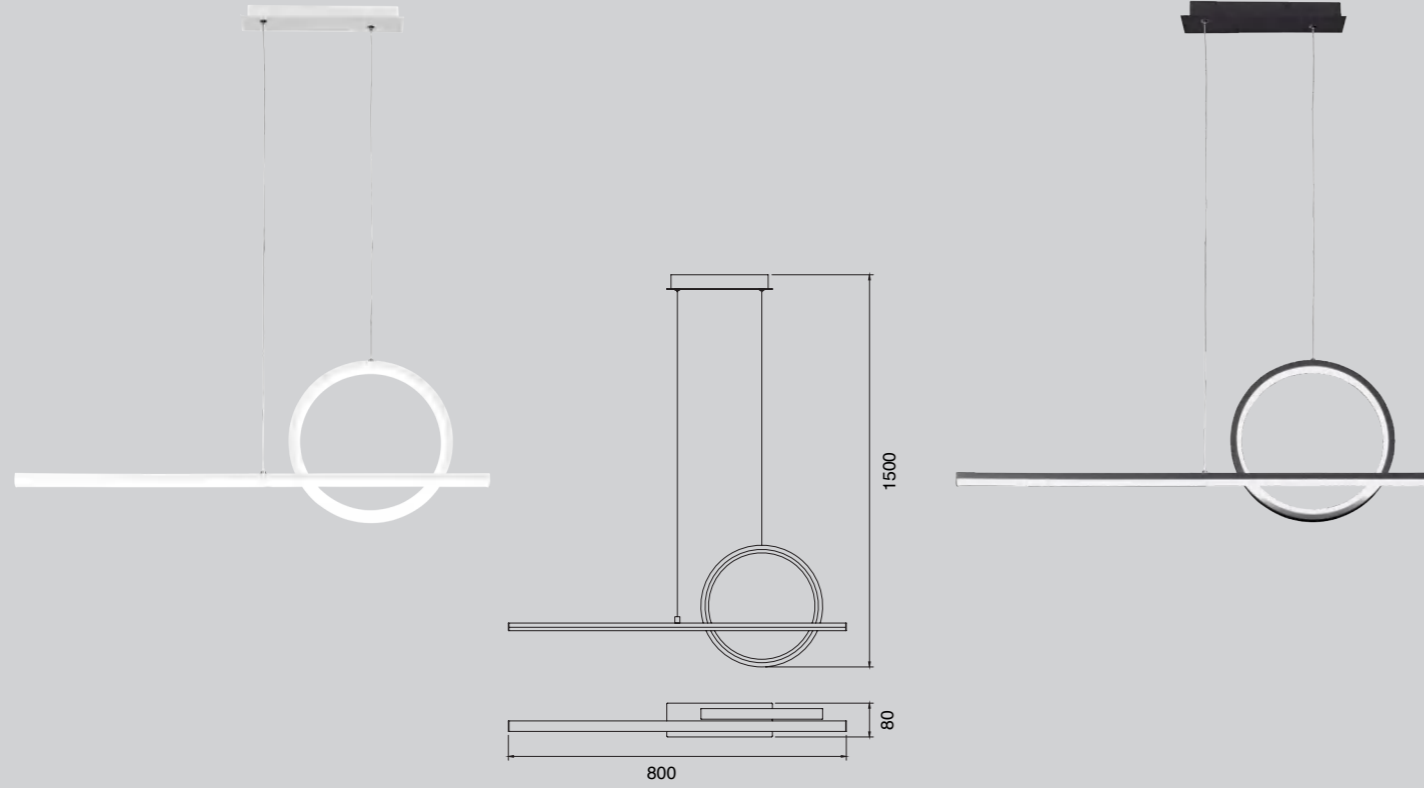

KITESURF

7190 Blanco-White
LEWD 50W 4000lm

Aluminio/Silicona/Metal-Aluminium/Silicone/Metal 220-240V~50/60Hz CRI >80

7140 Negro-Black
LED 50W 4000lm

Aluminio/Silicona/Metal-Aluminium/Silicone/Metal 220-240V~50/60Hz CRI >80

7192 Blanco-White
LED 30W 2400lm

7142 Negro-Black
LED 30W 2400lm

Aluminio/Silicona/Metal-Aluminium/Silicone/Metal 220-240V~50/60Hz CRI >80

7193 Blanco-White
LED 30W 2400lm

7143 Negro-Black
LED 30W 2400lm

7191 Blanco-White
LED 48W 3840lm

7195 Blanco-White
LED 8W 380lm

7145 Negro-Black
LED 8W 380lm

Aluminio/Silicona/Metal-Aluminium/Silicone/Metal 220-240V~50/60Hz CRI >80

7196 Blanco-White
LED 24W 900lm

7146 Negro-Black
LED 24W 900lm