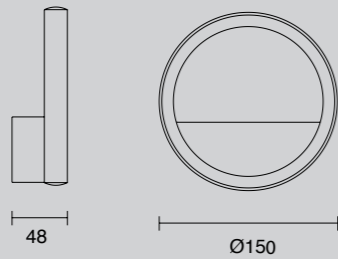

Aluminio/Silicona/Metal-Aluminium/Silicone/Metal 220-240V~50/60Hz CRI >80