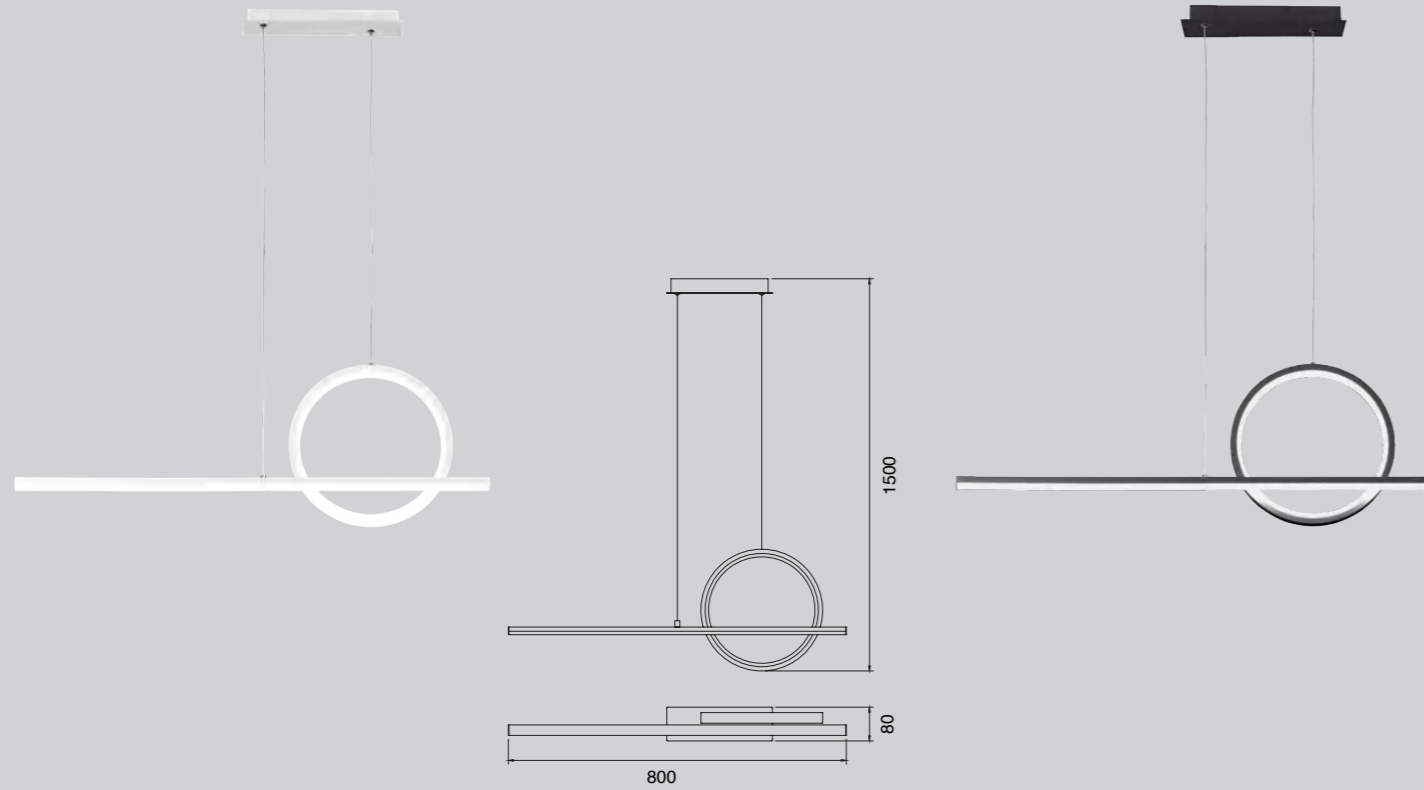

KITESURF

7190 Blanco-White
LEWD 50W 4000lm

7140 Negro-Black
LED 50W 4000lm

7192 Blanco-White
LED 30W 2400lm

7142 Negro-Black
LED 30W 2400lm

Aluminio/Silicona/Metal-Aluminium/Silicone/Metal 220-240V~50/60Hz CRI >80

7196 Blanco-White
LED 24W 900lm

7146 Negro-Black
LED 24W 900lm