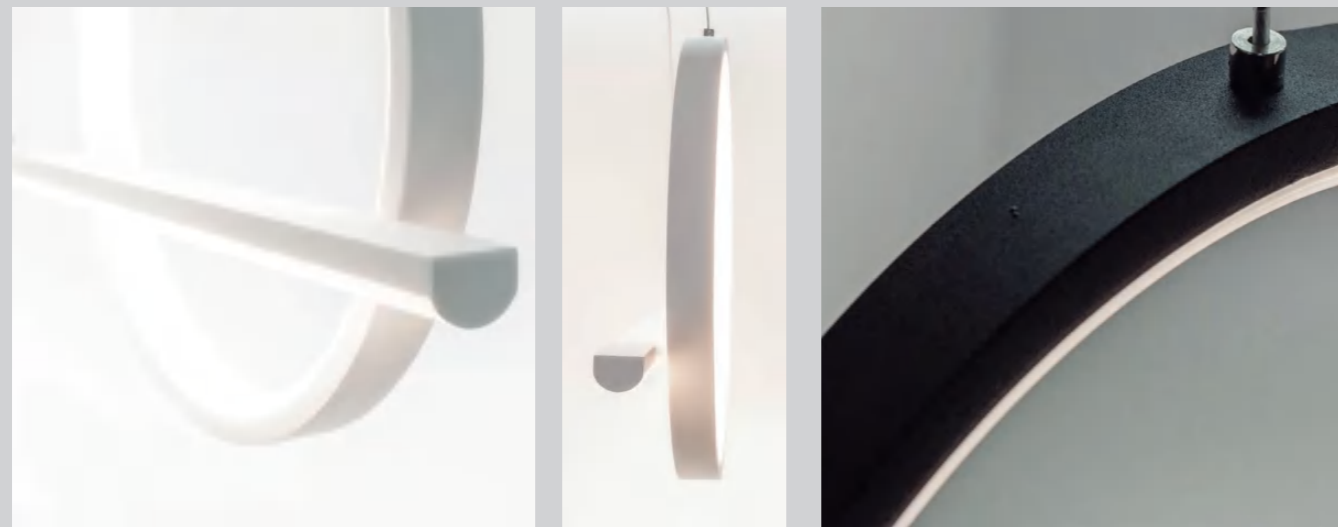

KITESURF

7190 Blanco-White
LEWD 50W 4000lm

7140 Negro-Black
LED 50W 4000lm

7192 Blanco-White
LED 30W 2400lm

7142 Negro-Black
LED 30W 2400lm

Aluminio/Silicona/Metal-Aluminium/Silicone/Metal 220-240V~50/60Hz CRI >80

7194 Blanco-White
LED 8W 640lm

7144 Negro-Black
LED 8W 640lm

Aluminio/Silicona/Metal-Aluminium/Silicone/Metal 220-240V~50/60Hz CRI >80

7195 Blanco-White
LED 8W 380lm

7145 Negro-Black
LED 8W 380lm

Aluminio/Silicona/Metal-Aluminium/Silicone/Metal 220-240V~50/60Hz CRI >80

7196 Blanco-White
LED 24W 900lm

7146 Negro-Black
LED 24W 900lm