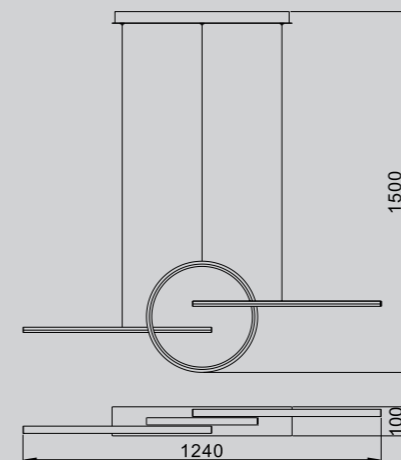

KITESURF

7190 Blanco-White
LEWD 50W 4000lm

7140 Negro-Black
LED 50W 4000lm

7192 Blanco-White
LED 30W 2400lm

7142 Negro-Black
LED 30W 2400lm

Aluminio/Silicona/Metal-Aluminium/Silicone/Metal 220-240V~50/60Hz CRI >80