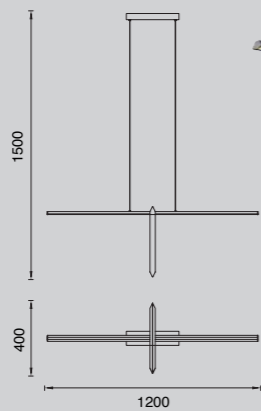

7193 Blanco-White
LED 30W 2400lm

7143 Negro-Black
LED 30W 2400lm