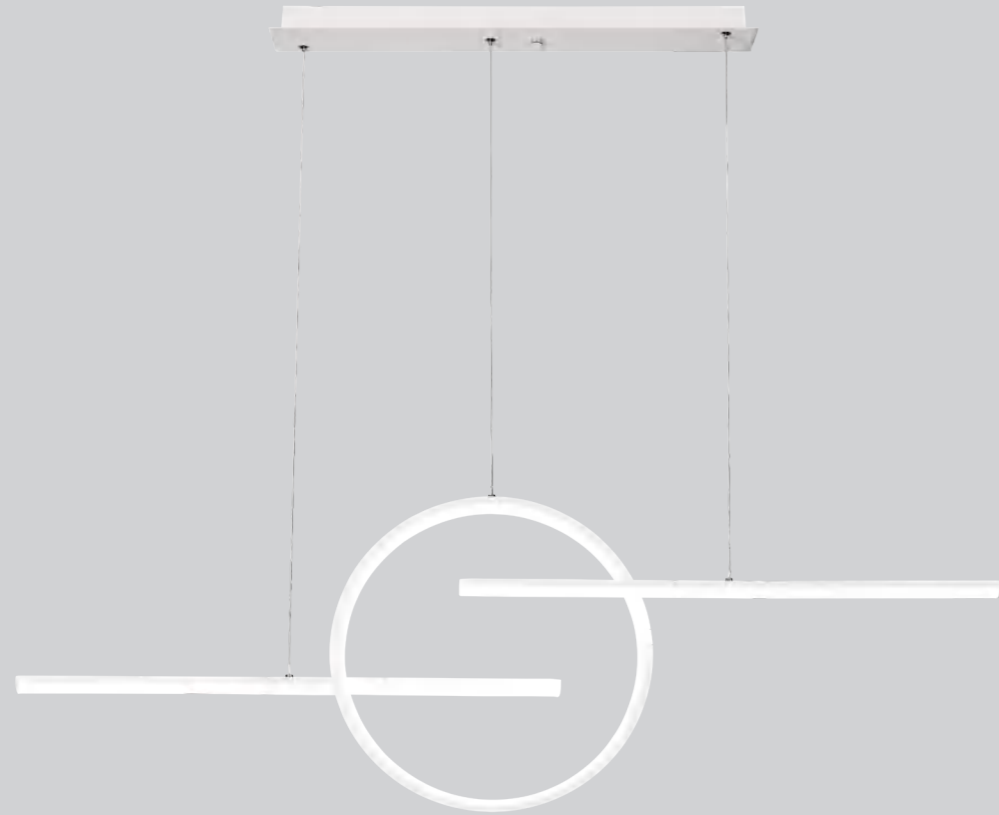

KITESURF

7190 Blanco-White
LEWD 50W 4000lm

7140 Negro-Black
LED 50W 4000lm

7192 Blanco-White
LED 30W 2400lm

7142 Negro-Black
LED 30W 2400lm

Aluminio/Silicona/Metal-Aluminium/Silicone/Metal 220-240V~50/60Hz CRI >80

7194 Blanco-White
LED 8W 640lm

7144 Negro-Black
LED 8W 640lm

Aluminio/Silicona/Metal-Aluminium/Silicone/Metal 220-240V~50/60Hz CRI >80

7195 Blanco-White
LED 8W 380lm

7145 Negro-Black
LED 8W 380lm

Aluminio/Silicona/Metal-Aluminium/Silicone/Metal 220-240V~50/60Hz CRI >80

7196 Blanco-White
LED 24W 900lm

7146 Negro-Black
LED 24W 900lm