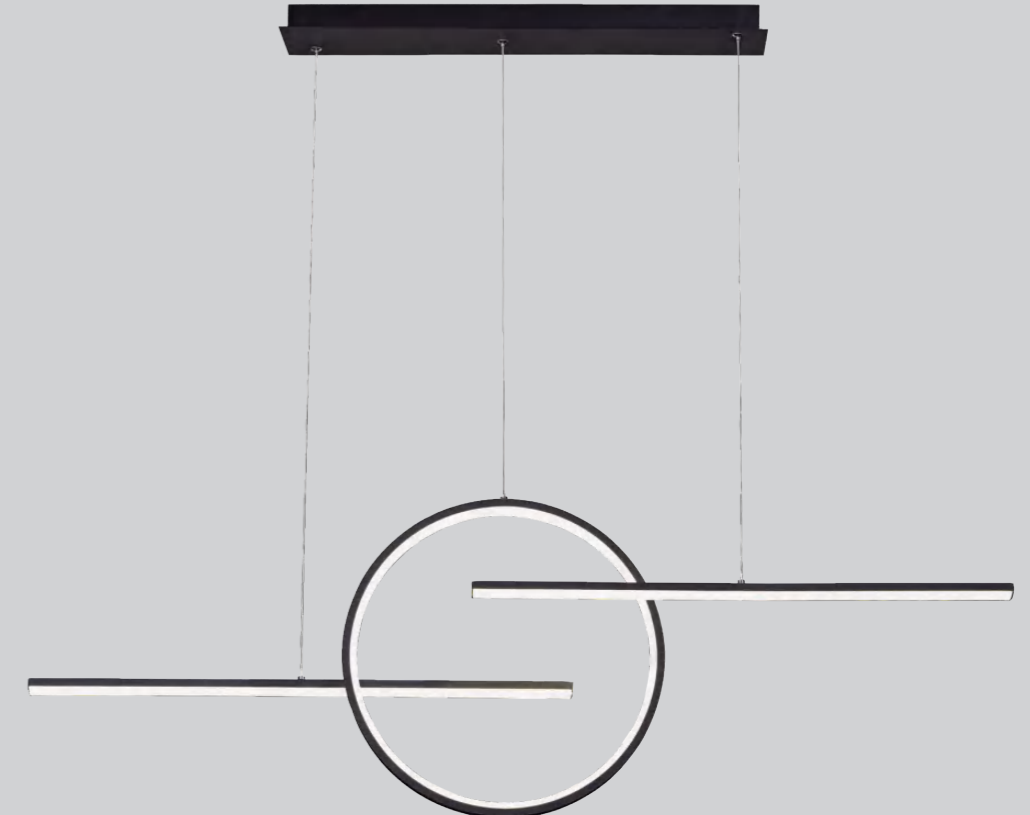

KITESURF

7190 Blanco-White
LEWD 50W 4000lm

7140 Negro-Black
LED 50W 4000lm

7192 Blanco-White
LED 30W 2400lm

7142 Negro-Black
LED 30W 2400lm

Aluminio/Silicona/Metal-Aluminium/Silicone/Metal 220-240V~50/60Hz CRI >80

7194 Blanco-White
LED 8W 640lm

7144 Negro-Black
LED 8W 640lm

Aluminio/Silicona/Metal-Aluminium/Silicone/Metal 220-240V~50/60Hz CRI >80

7195 Blanco-White
LED 8W 380lm

7145 Negro-Black
LED 8W 380lm

Aluminio/Silicona/Metal-Aluminium/Silicone/Metal 220-240V~50/60Hz CRI >80

7196 Blanco-White
LED 24W 900lm

7146 Negro-Black
LED 24W 900lm