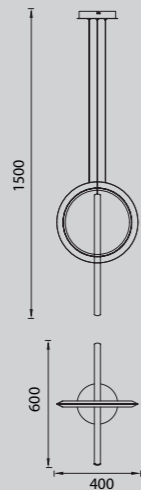

7191 Blanco-White
LED 48W 3840lm

7141 Negro-Black
LED 48W 3840lm

Aluminio/Silicona/Metal-Aluminium/Silicone/Metal 220-240V~50/60Hz CRI >80