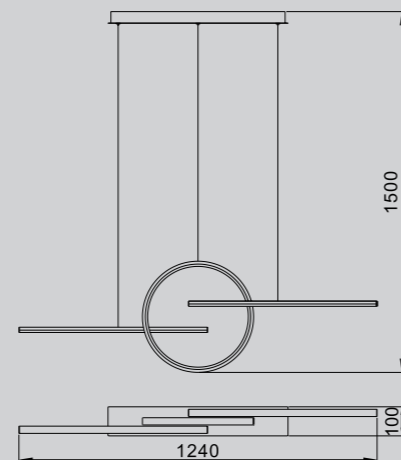

KITESURF

7190 Blanco-White
LEWD 50W 4000lm

7140 Negro-Black
LED 50W 4000lm

7192 Blanco-White
LED 30W 2400lm

7142 Negro-Black
LED 30W 2400lm

Aluminio/Silicona/Metal-Aluminium/Silicone/Metal 220-240V~50/60Hz CRI >80