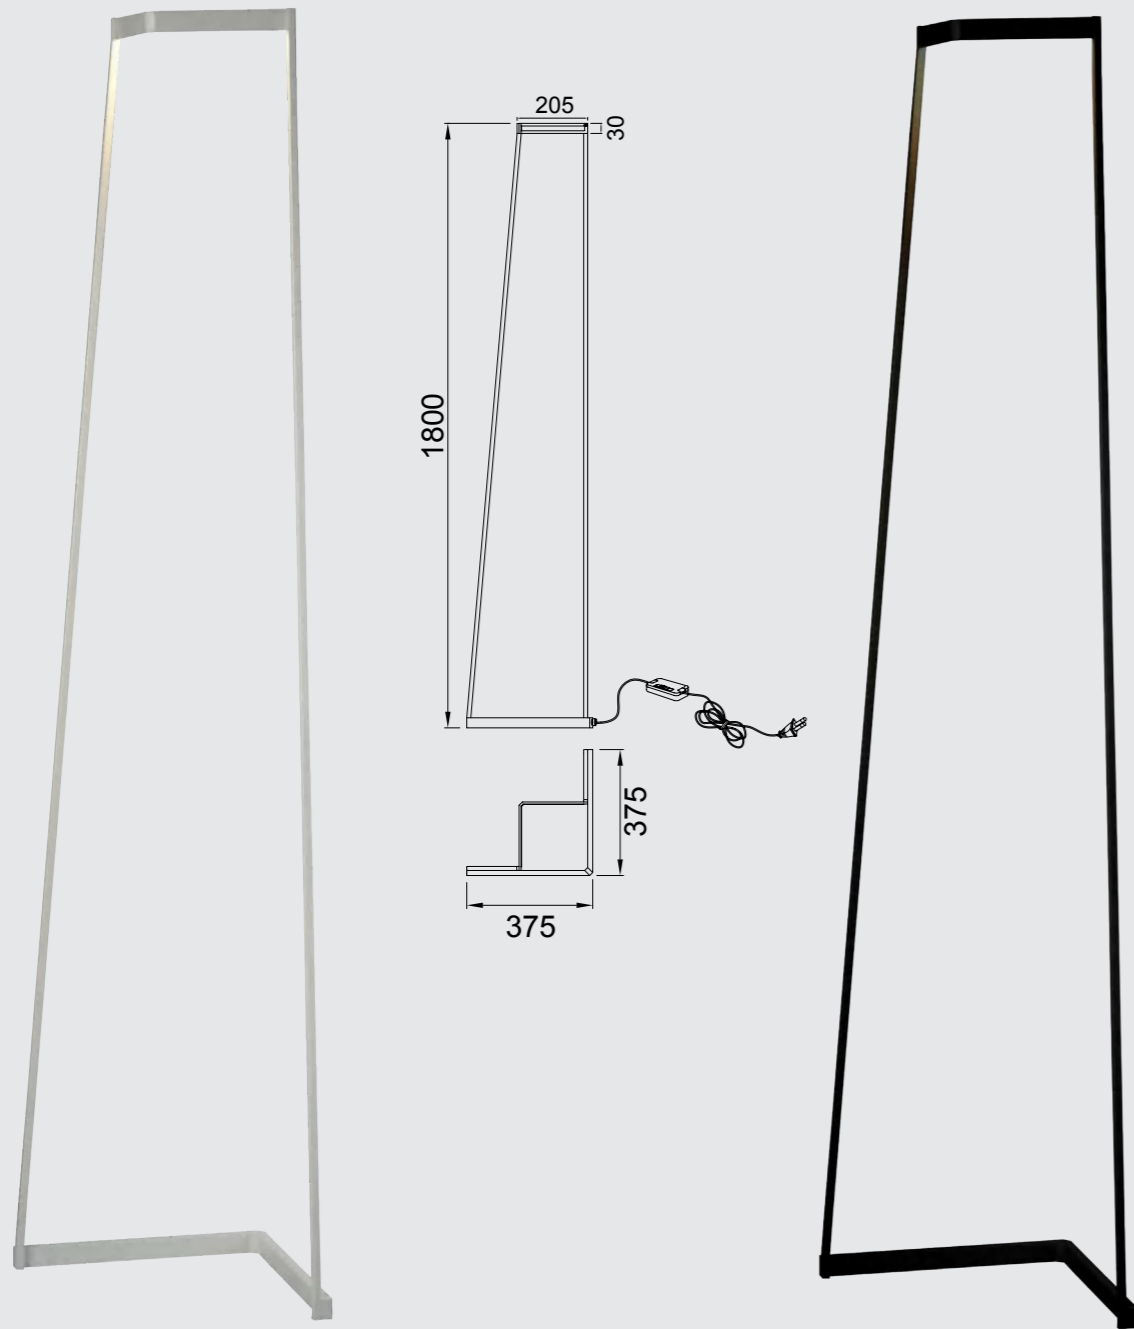

# MINIMAL

7282 Blanco-White  
LED 20W 3000K 1500lm

7283 Negro-Black  
LED 20W 3000K 1500lm

Metal-Metal 220-240V~ 50/60Hz CRI> 80 Registered N° 007663331-0025

MINIMAL

7286 Oro-Gold  
LED 20W 3000K 1500lm

7288 Savia-Savia  
LED 20W 3000K 1500lm

Metal-Metal 220-240V~50/60Hz CRI> 80 Registered N° 007663331-0025

MINIMAL

7280 Blanco-White  
LED 5W 3000K 375lm

7281 Negro-Black  
LED 5W 3000K 375lm

MINIMAL

MINIMAL

7285 Oro-Gold  
LED 5W 3000K 375lm

7287 Savia-Savia  
LED 5W 3000K 375lm

# MINIMAL

7440 Blanco-White  
LED 40W 3000K 3000lm

7441 Negro-Black  
LED 40W 3000K 3000lm

7442 Oro-Gold  
LED 40W 3000K 3000lm

7443 Savia-Savia  
LED 40W 3000K 3000lm

Savia

Oro

Metal-Metal 220-240V~50/60Hz CRI> 80 Registered N° 007663331-0025