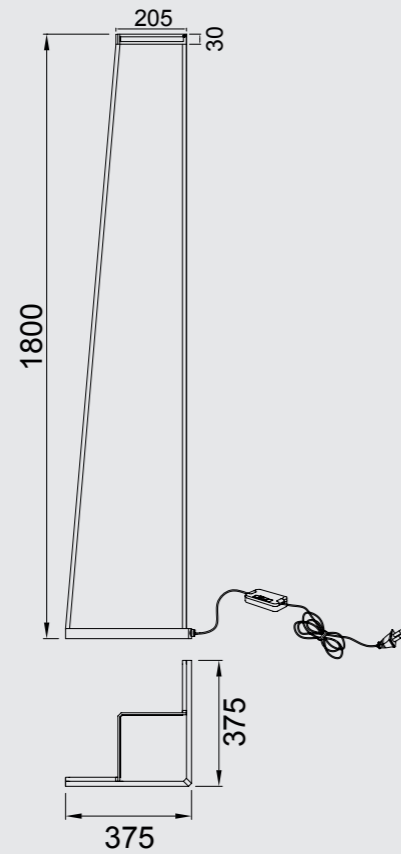

# MINIMAL

7282 Blanco-White  
LED 20W 3000K 1500lm

7283 Negro-Black  
LED 20W 3000K 1500lm

Metal-Metal 220-240V~ 50/60Hz CRI> 80 Registered N° 007663331-0025

MINIMAL

7286 Oro-Gold  
LED 20W 3000K 1500lm

7288 Savia-Savia  
LED 20W 3000K 1500lm

Metal-Metal 220-240V~50/60Hz CRI> 80 Registered N° 007663331-0025

MINIMAL

7280 Blanco-White  
LED 5W 3000K 375lm

7281 Negro-Black  
LED 5W 3000K 375lm

MINIMAL

MINIMAL

7285 Oro-Gold  
LED 5W 3000K 375lm

7287 Savia-Savia  
LED 5W 3000K 375lm

# MINIMAL

7440 Blanco-White  
LED 40W 3000K 3000lm

7441 Negro-Black  
LED 40W 3000K 3000lm

7442 Oro-Gold  
LED 40W 3000K 3000lm

7443 Savia-Savia  
LED 40W 3000K 3000lm

Savia

Oro

Metal-Metal 220-240V~50/60Hz CRI> 80 Registered N° 007663331-0025