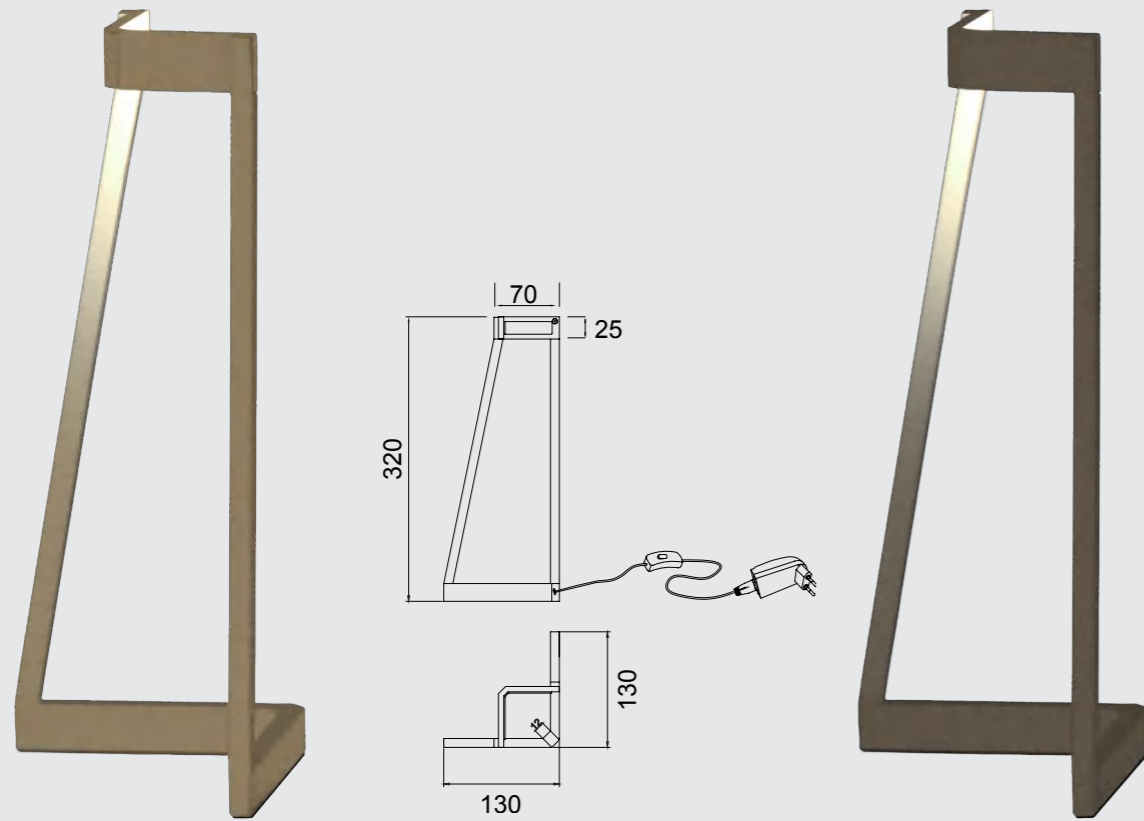

Metal-Metal 220-240V~50/60Hz CRI> 80 Registered N° 007663331-0025

MINIMAL

7280 Blanco-White  
LED 5W 3000K 375lm

7281 Negro-Black  
LED 5W 3000K 375lm

MINIMAL

MINIMAL

7285 Oro-Gold  
LED 5W 3000K 375lm

7287 Savia-Savia  
LED 5W 3000K 375lm