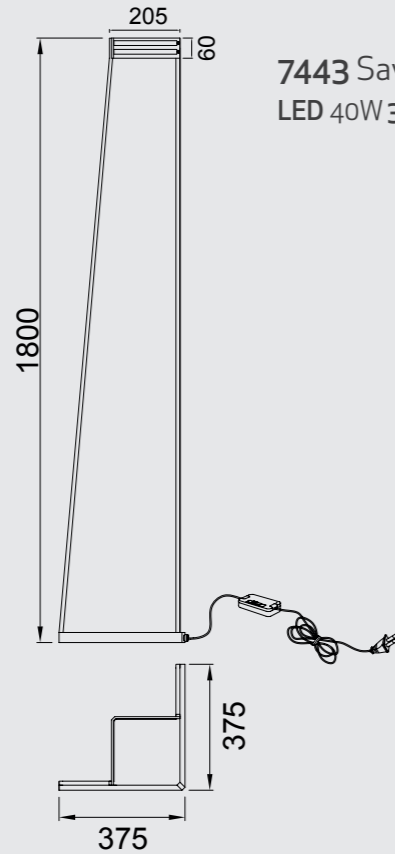

Metal-Metal 220-240V~50/60Hz CRI> 80 Registered N° 007663331-0025

MINIMAL

7280 Blanco-White  
LED 5W 3000K 375lm

7281 Negro-Black  
LED 5W 3000K 375lm

MINIMAL

MINIMAL

7285 Oro-Gold  
LED 5W 3000K 375lm

7287 Savia-Savia  
LED 5W 3000K 375lm

# MINIMAL

7440 Blanco-White  
LED 40W 3000K 3000lm

7441 Negro-Black  
LED 40W 3000K 3000lm

7442 Oro-Gold  
LED 40W 3000K 3000lm

7443 Savia-Savia  
LED 40W 3000K 3000lm

Savia

Oro

Metal-Metal 220-240V~50/60Hz CRI> 80 Registered N° 007663331-0025