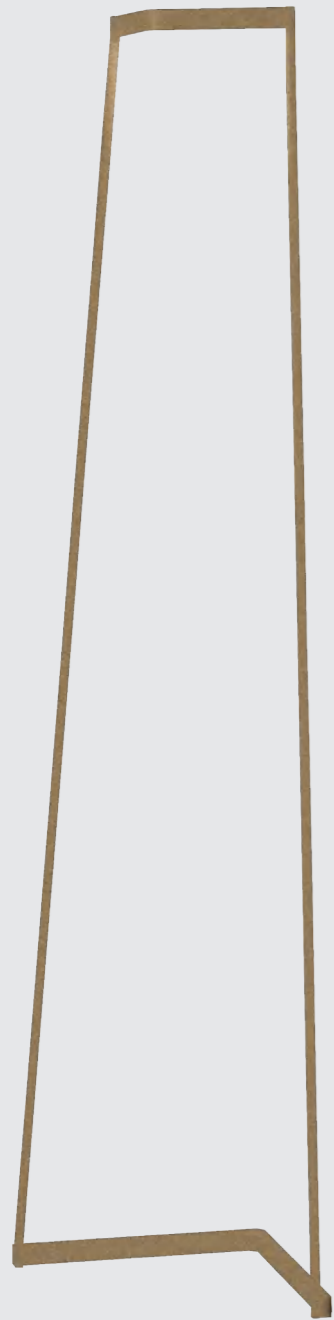

# MINIMAL

7282 Blanco-White  
LED 20W 3000K 1500lm

7283 Negro-Black  
LED 20W 3000K 1500lm

Metal-Metal 220-240V~ 50/60Hz CRI> 80 Registered N° 007663331-0025

MINIMAL

7286 Oro-Gold  
LED 20W 3000K 1500lm

7288 Savia-Savia  
LED 20W 3000K 1500lm

Metal-Metal 220-240V~50/60Hz CRI> 80 Registered N° 007663331-0025

MINIMAL

7280 Blanco-White  
LED 5W 3000K 375lm

7281 Negro-Black  
LED 5W 3000K 375lm

MINIMAL

MINIMAL

7285 Oro-Gold  
LED 5W 3000K 375lm

7287 Savia-Savia  
LED 5W 3000K 375lm