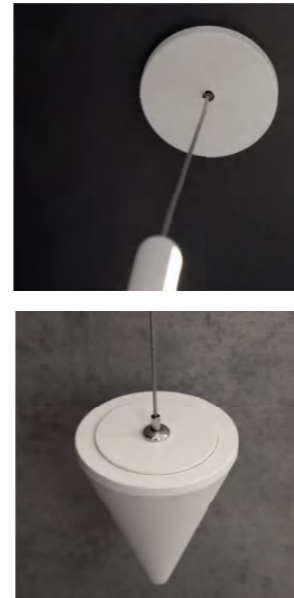

VERTICAL

by Mantra Team

VERTICAL

7348 Negro-Black
LED 60W 3000K 3600lm

3000K
Dimmable
DIMMER
ON / OFF
LED life / LED life
30,000 h
LED INCLUDED
5 años de garantía
WARRANTY GARANTIA LED
IP20

Acero/Steel 220-240V~ 50/60Hz CRI≥ 80

Pie de Salón-Floor lamp

7345 Blanco-White
LED 44W 3000K 2600lm

7346 Negro-Black
LED 44W 3000K 2600lm

Dimmable

Acero/Steel 220-240V~ 50/60Hz CRI≥ 80

VERTICAL

7358 Blanco-White
LED 36W 3000K 2160lm

7359 Negro-Black
LED 36W 3000K 2160lm

7353 Blanco-White
LED 40W 3000K 2400lm

7354 Negro-Black
LED 40W 3000K 2400lm

Acero/Steel 220-240V~ 50/60Hz CRI≥ 80

Assembling

VERTICAL

Pie de Salón-Floor lamp

7352 Negro-Black
LED 36W 3000K 2160lm

7351 Blanco-White
LED 36W 3000K 2160lm