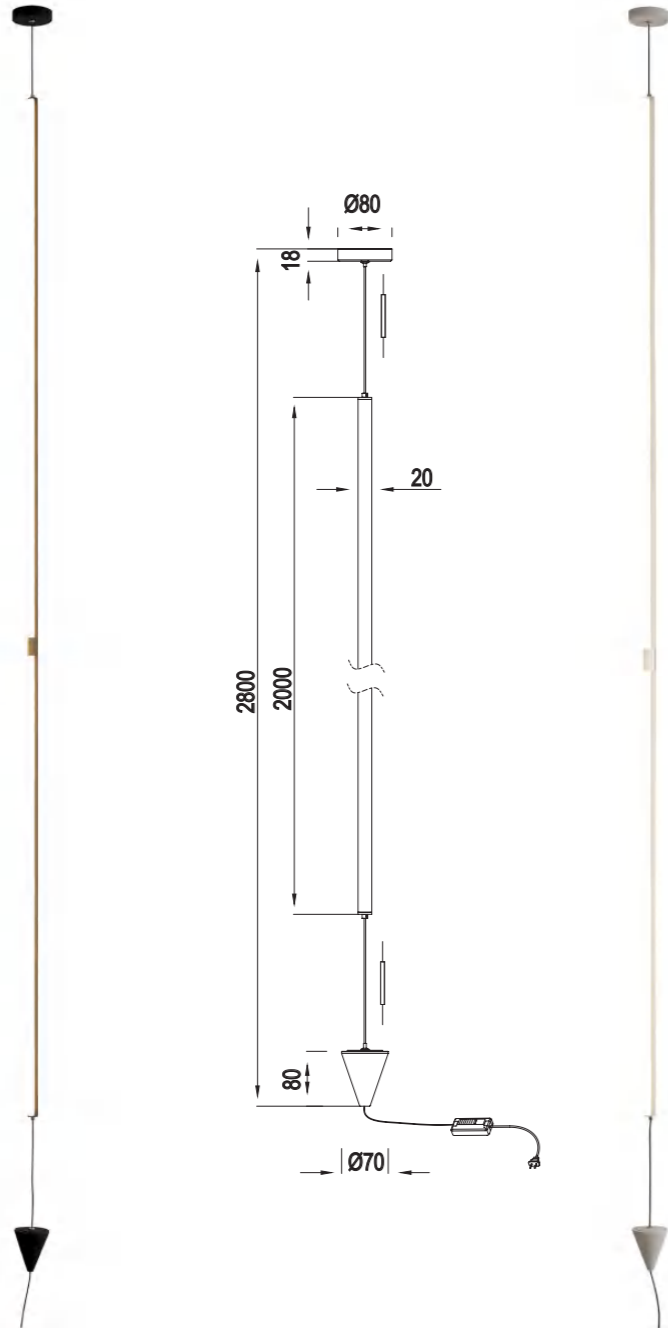

VERTICAL

by Mantra Team

VERTICAL

7348 Negro-Black
LED 60W 3000K 3600lm

3000K
Dimmable
DIMMER
ON / OFF
LED life / LED life
30,000 h
LED INCLUDED
5 años de garantía
WARRANTY GARANTIA LED
IP20

Acero/Steel 220-240V~ 50/60Hz CRI≥ 80

Pie de Salón-Floor lamp

7345 Blanco-White
LED 44W 3000K 2600lm

7346 Negro-Black
LED 44W 3000K 2600lm

Dimmable

Acero/Steel 220-240V~ 50/60Hz CRI≥ 80

VERTICAL

7358 Blanco-White
LED 36W 3000K 2160lm

7359 Negro-Black
LED 36W 3000K 2160lm

7353 Blanco-White
LED 40W 3000K 2400lm

7354 Negro-Black
LED 40W 3000K 2400lm

Acero/Steel 220-240V~ 50/60Hz CRI≥ 80

Assembling

VERTICAL

Pie de Salón-Floor lamp

7352 Negro-Black
LED 36W 3000K 2160lm

7351 Blanco-White
LED 36W 3000K 2160lm

MODO DE USO 

Acero/Steel 220-240V~ 50/60Hz CRI≥ 80