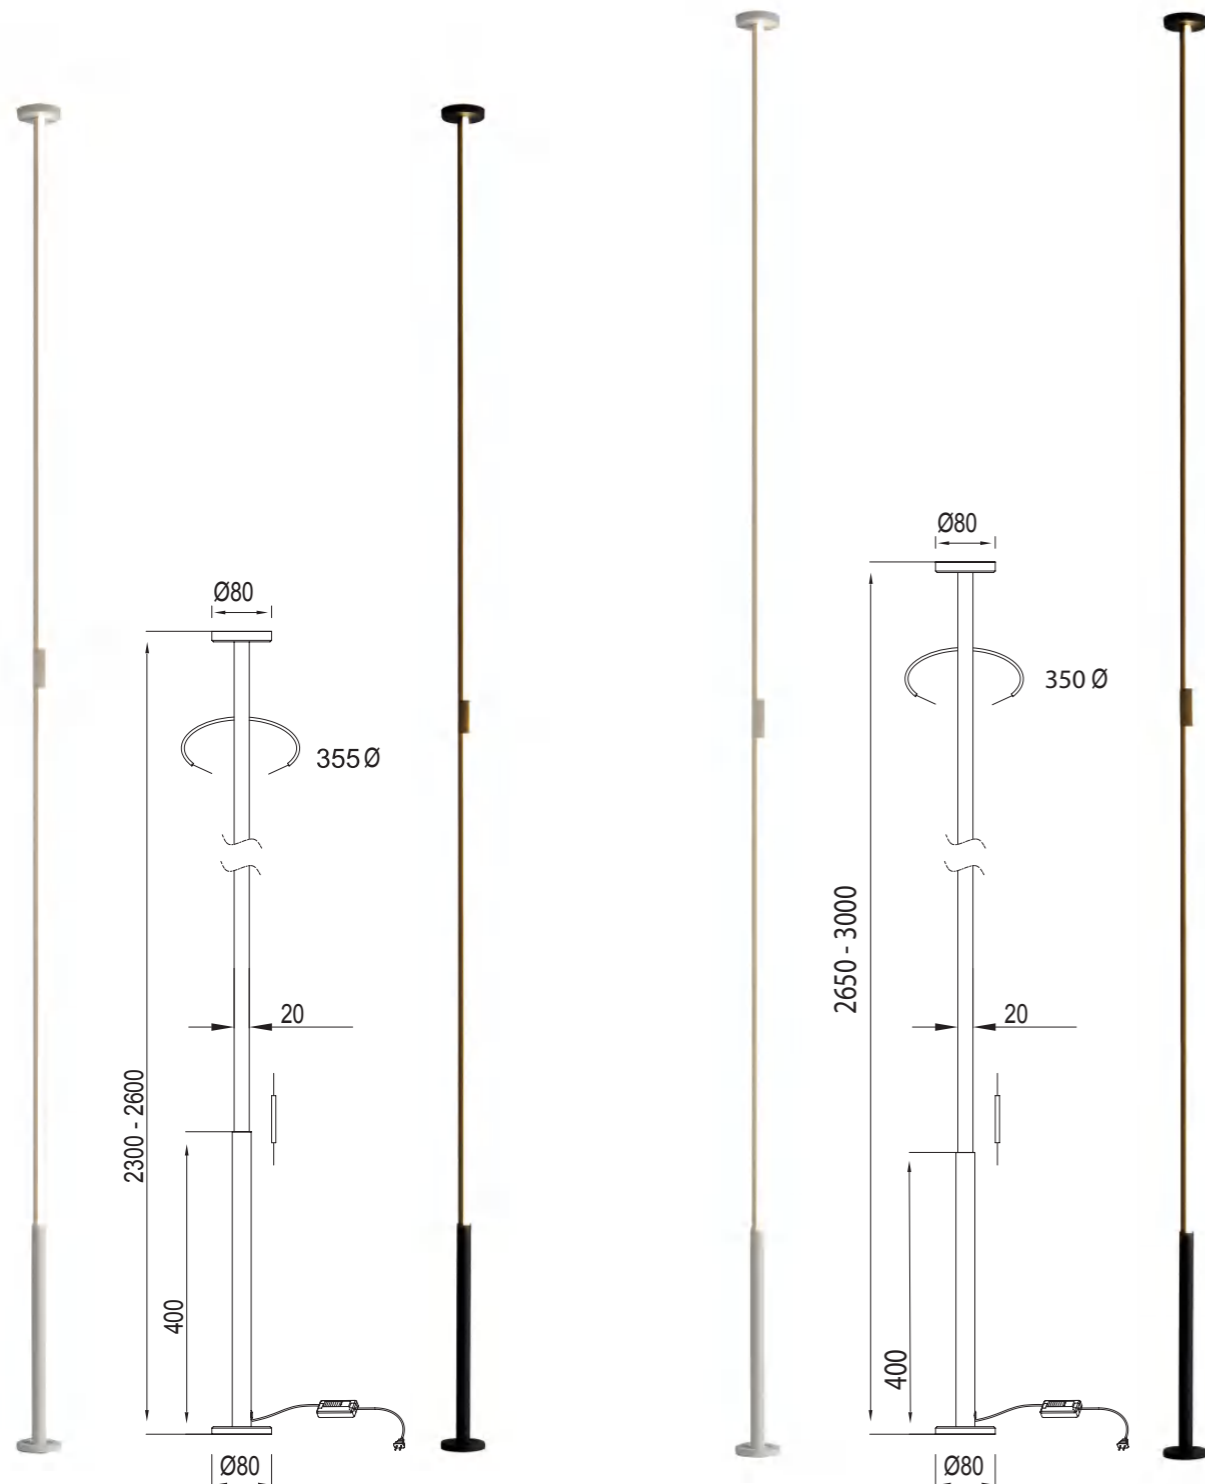

VERTICAL

by Mantra Team

VERTICAL

7348 Negro-Black
LED 60W 3000K 3600lm

3000K
Dimmable
DIMMER
ON / OFF
LED life / LED life
30,000 h
LED INCLUDED
5 años de garantía
WARRANTY GARANTIA LED
IP20

Acero/Steel 220-240V~ 50/60Hz CRI≥ 80

7347 Blanco-White
LED 60W 3000K 3600lm

3000K
Dimmable
DIMMER
ON / OFF
LED life / LED life
30,000 h
LED INCLUDED
5 años de garantía
WARRANTY GARANTIA LED
IP20

Acero/Steel 220-240V~ 50/60Hz CRI≥ 80

VERTICAL

Pie de Salón-Floor lamp

7345 Blanco-White
LED 44W 3000K 2600lm

7346 Negro-Black
LED 44W 3000K 2600lm

Dimmable

Acero/Steel 220-240V~ 50/60Hz CRI≥ 80

VERTICAL

7358 Blanco-White
LED 36W 3000K 2160lm

7359 Negro-Black
LED 36W 3000K 2160lm

7353 Blanco-White
LED 40W 3000K 2400lm

7354 Negro-Black
LED 40W 3000K 2400lm

Acero/Steel 220-240V~ 50/60Hz CRI≥ 80

Assembling

VERTICAL

Pie de Salón-Floor lamp

7352 Negro-Black
LED 36W 3000K 2160lm

7351 Blanco-White
LED 36W 3000K 2160lm