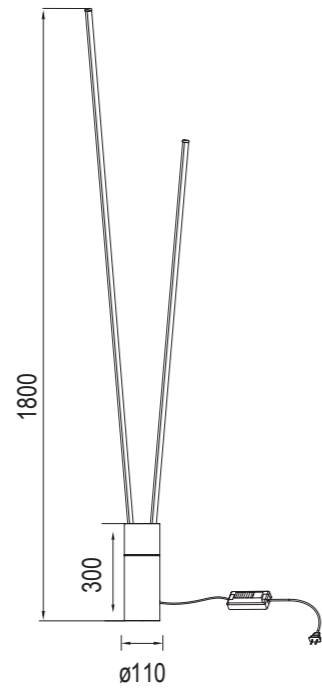

VERTICAL

by Mantra Team

VERTICAL

7348 Negro-Black
LED 60W 3000K 3600lm

3000K
Dimmable
DIMMER
ON / OFF
LED life / LED life
30,000 h
LED INCLUDED
5 años de garantía
WARRANTY GARANTIA LED
IP20

Acero/Steel 220-240V~ 50/60Hz CRI≥ 80

7347 Blanco-White
LED 60W 3000K 3600lm

3000K
Dimmable
DIMMER
ON / OFF
LED life / LED life
30,000 h
LED INCLUDED
5 años de garantía
WARRANTY GARANTIA LED
IP20

Acero/Steel 220-240V~ 50/60Hz CRI≥ 80

VERTICAL

Pie de Salón-Floor lamp

7345 Blanco-White
LED 44W 3000K 2600lm

7346 Negro-Black
LED 44W 3000K 2600lm

Dimmable

Acero/Steel 220-240V~ 50/60Hz CRI≥ 80

VERTICAL

7358 Blanco-White
LED 36W 3000K 2160lm

7359 Negro-Black
LED 36W 3000K 2160lm

MODO DE USO 

Acero/Steel 220-240V~ 50/60Hz CRI≥ 80