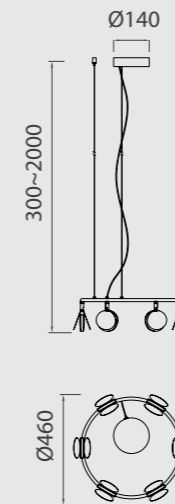

SHELL by Kuzurman Polina

SHELL

7355 Oro-Gold
LED 120W 3000K 6360 lm

Metal-Metal 220-240V~ 50/60Hz CR> 80

Lámpara/Pendant Lamp

SHELL

7357 Oro-Gold
LED 60W 3000K 3180 lm

SHELL

Metal-Metal 220-240V~50/60Hz CRI> 80

SHELL

7261 Oro-Gold
LED 40W 3000K 2120 lm

Metal-Metal 220-240V~50/60Hz CRI> 80

SHELL

7262 Oro-Gold
LED 30W 3000K 1590 lm

Metal-Metal 220-240V~50/60Hz CRI> 80

SHELL by Mdesigner

SHELL

7260 Oro-Gold
LED 50W 3000K 2650 lm

Metal-Metal 220-240V~ 50/60Hz CRI> 80

SHELL

7356 Oro-Gold
LED 70W 3000K 3710 lm

Metal-Metal 220-240V~ 50/60Hz CRI> 80