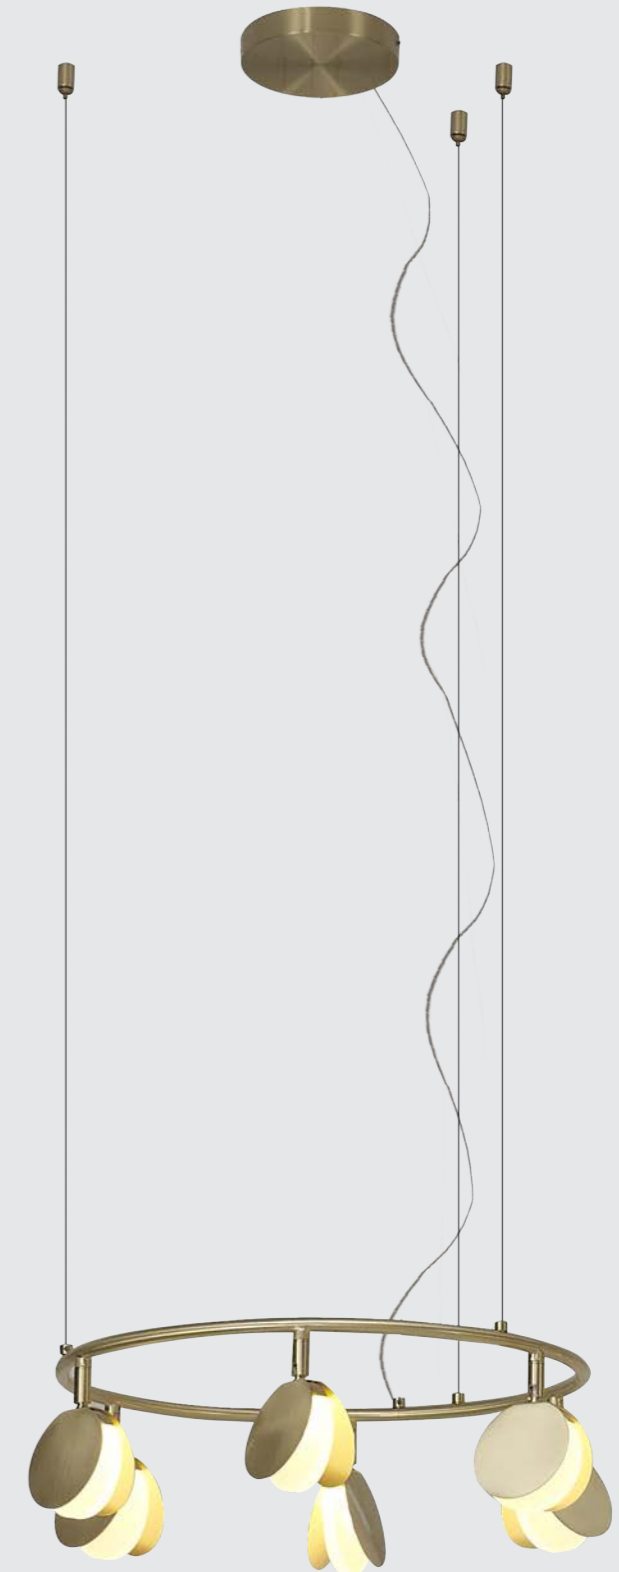

SHELL by Kuzurman Polina

SHELL

7355 Oro-Gold
LED 120W 3000K 6360 lm

Metal-Metal 220-240V~ 50/60Hz CR> 80

Lámpara/Pendant Lamp

SHELL

7357 Oro-Gold
LED 60W 3000K 3180 lm

SHELL

Metal-Metal 220-240V~50/60Hz CRI> 80

SHELL

7261 Oro-Gold
LED 40W 3000K 2120 lm

Metal-Metal 220-240V~50/60Hz CRI> 80

SHELL

7262 Oro-Gold
LED 30W 3000K 1590 lm

Metal-Metal 220-240V~50/60Hz CRI> 80

SHELL by Mdesigner

SHELL

7260 Oro-Gold
LED 50W 3000K 2650 lm

Metal-Metal 220-240V~ 50/60Hz CRI> 80

SHELL

7356 Oro-Gold
LED 70W 3000K 3710 lm

Metal-Metal 220-240V~ 50/60Hz CRI> 80