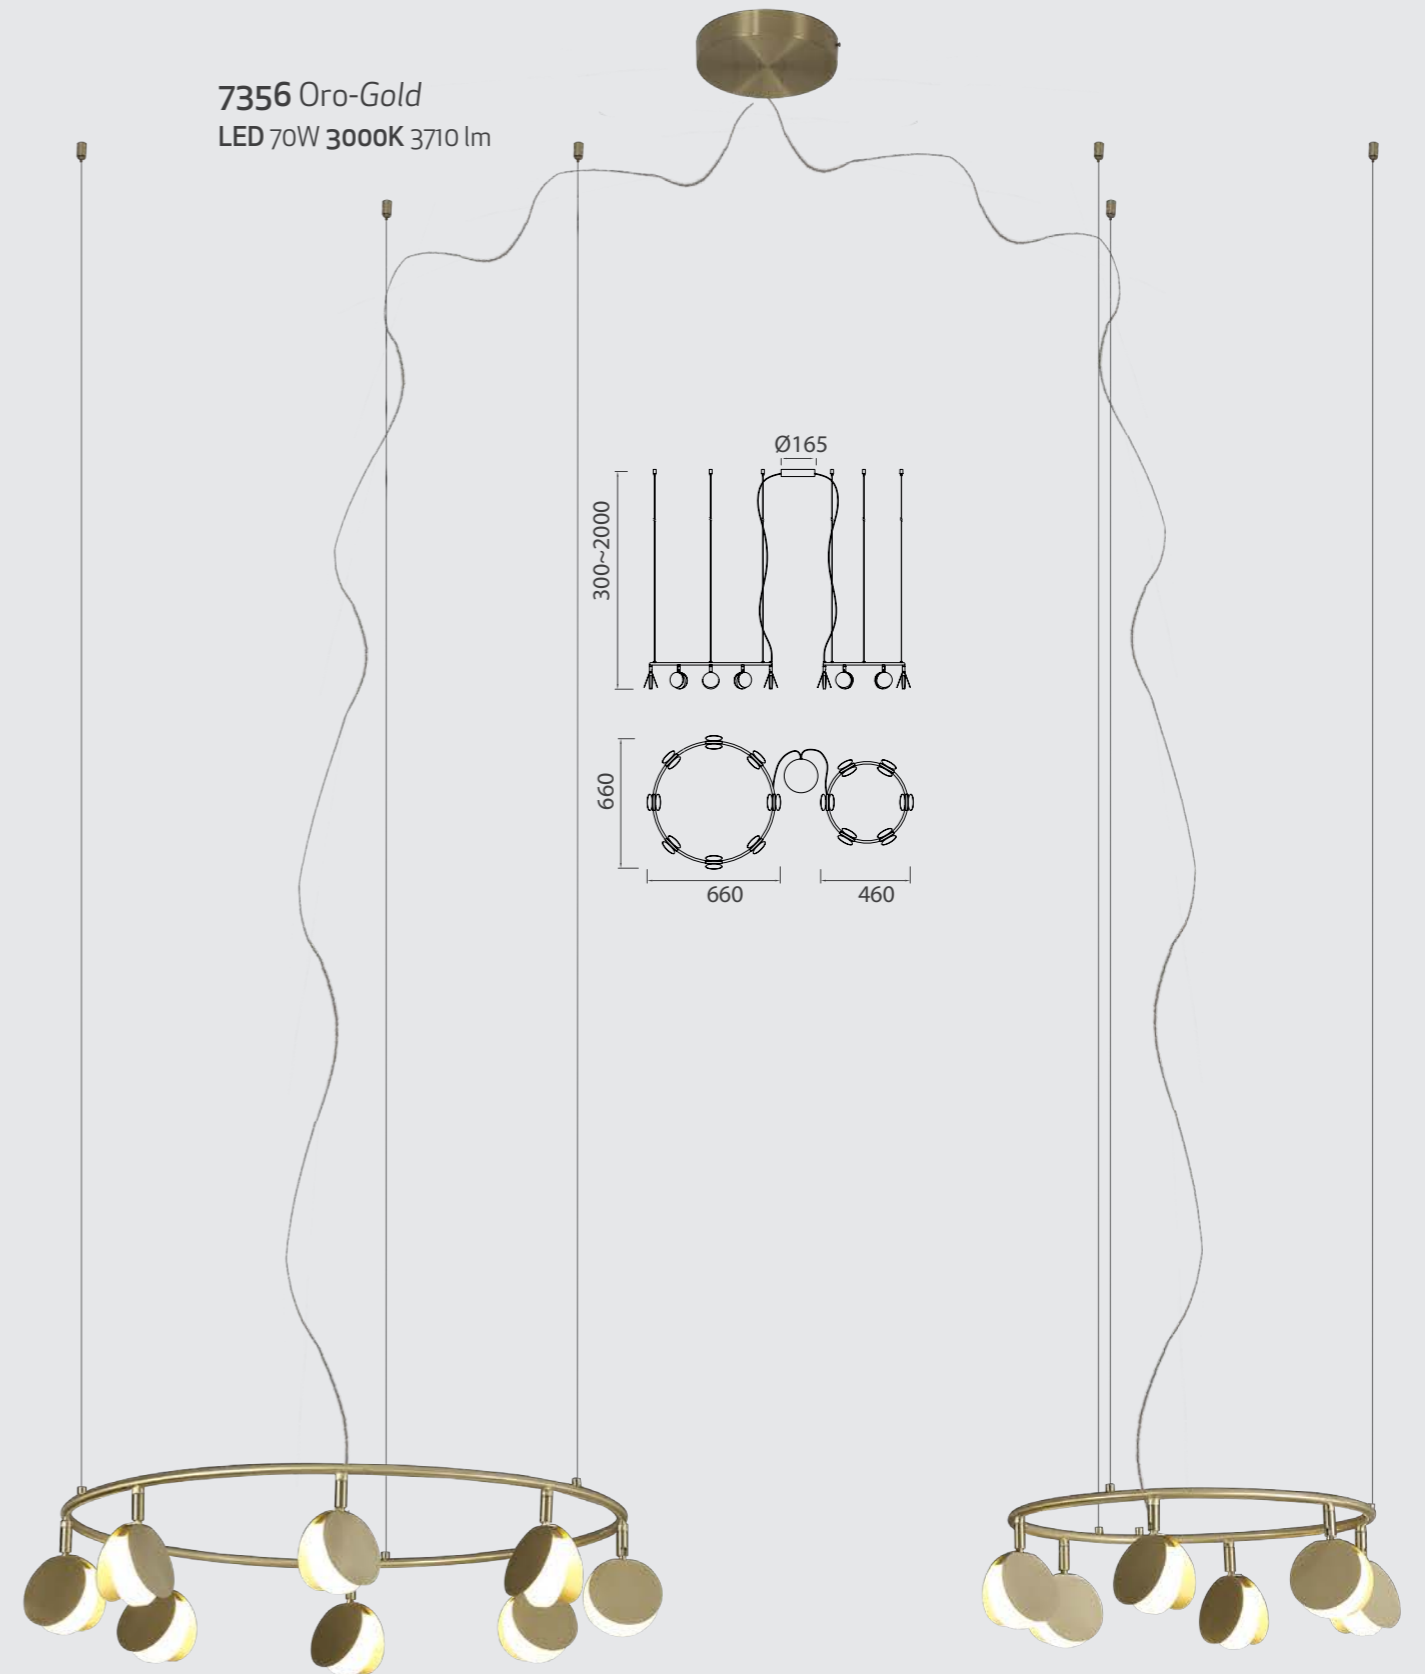

SHELL by Kuzurman Polina

SHELL

7355 Oro-Gold
LED 120W 3000K 6360 lm

Metal-Metal 220-240V~ 50/60Hz CR> 80

Lámpara/Pendant Lamp

SHELL

7357 Oro-Gold
LED 60W 3000K 3180 lm

SHELL

Metal-Metal 220-240V~50/60Hz CRI> 80

SHELL

7261 Oro-Gold
LED 40W 3000K 2120 lm

Metal-Metal 220-240V~50/60Hz CRI> 80

SHELL

7262 Oro-Gold
LED 30W 3000K 1590 lm

Metal-Metal 220-240V~50/60Hz CRI> 80

SHELL by Mdesigner

SHELL

7260 Oro-Gold
LED 50W 3000K 2650 lm

Metal-Metal 220-240V~ 50/60Hz CRI> 80

SHELL

7356 Oro-Gold
LED 70W 3000K 3710 lm

Metal-Metal 220-240V~ 50/60Hz CRI> 80