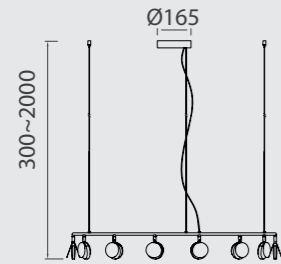

SHELL by Kuzurman Polina

SHELL

7355 Oro-Gold
LED 120W 3000K 6360 lm

Metal-Metal 220-240V~ 50/60Hz CR> 80

Lámpara/Pendant Lamp

SHELL

7357 Oro-Gold
LED 60W 3000K 3180 lm

SHELL

Metal-Metal 220-240V~50/60Hz CRI> 80

SHELL

7261 Oro-Gold
LED 40W 3000K 2120 lm

Metal-Metal 220-240V~50/60Hz CRI> 80

SHELL

7262 Oro-Gold
LED 30W 3000K 1590 lm

Metal-Metal 220-240V~50/60Hz CRI> 80

SHELL by Mdesigner

SHELL

7260 Oro-Gold
LED 50W 3000K 2650 lm

Metal-Metal 220-240V~ 50/60Hz CRI> 80

SHELL

7356 Oro-Gold
LED 70W 3000K 3710 lm

Metal-Metal 220-240V~ 50/60Hz CRI> 80