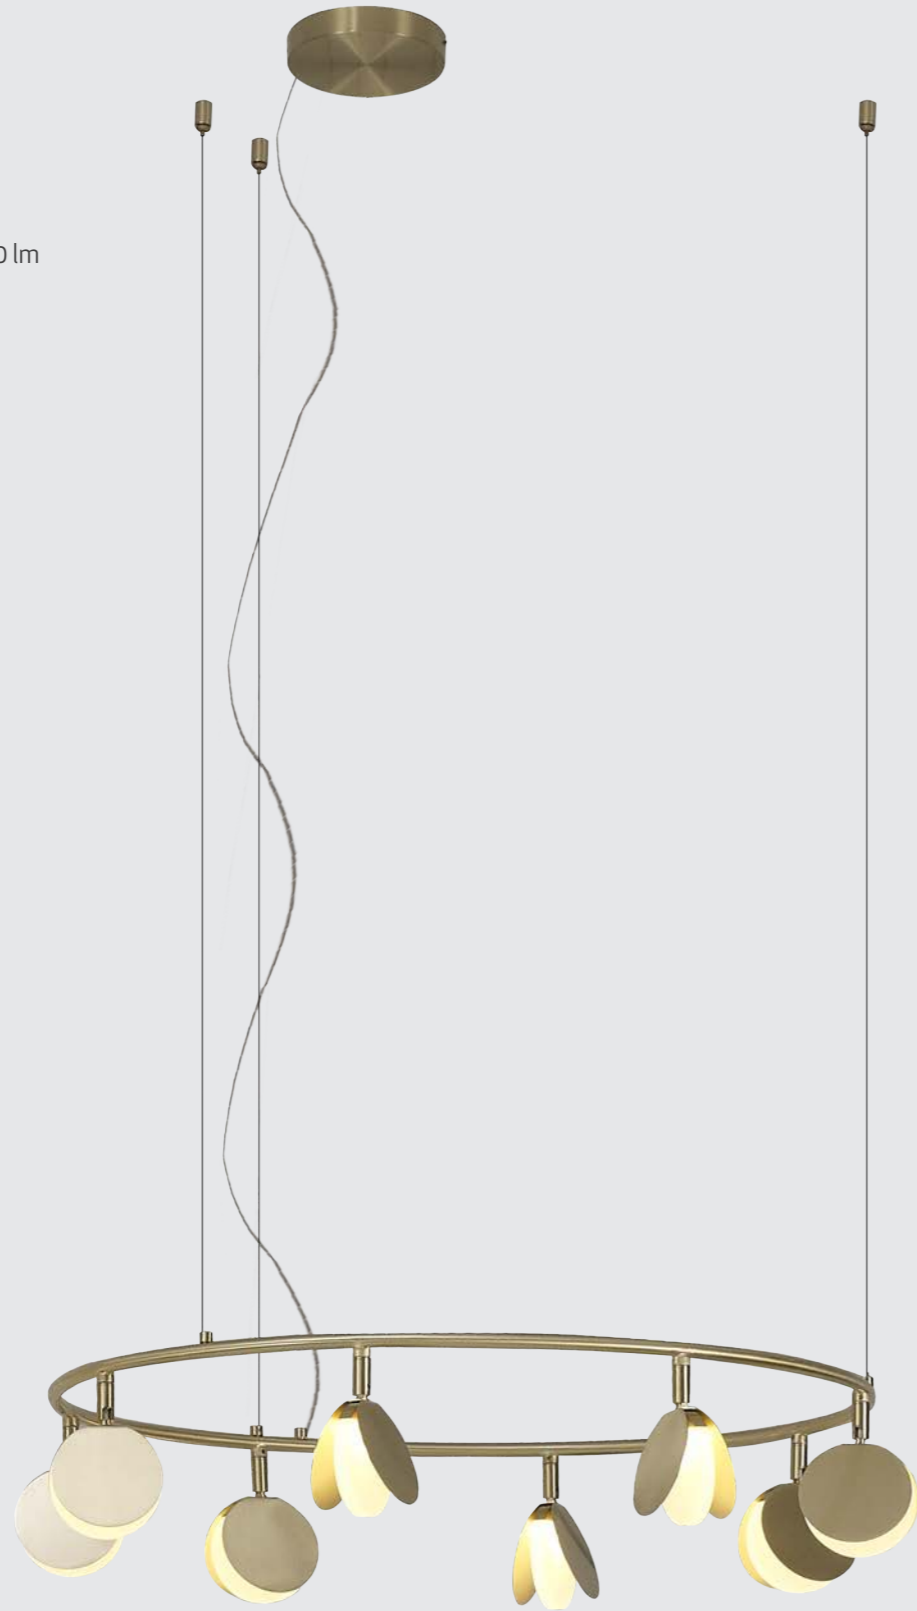

SHELL by Kuzurman Polina

SHELL

7355 Oro-Gold
LED 120W 3000K 6360 lm

Metal-Metal 220-240V~ 50/60Hz CR> 80

Lámpara/Pendant Lamp

SHELL

7357 Oro-Gold
LED 60W 3000K 3180 lm

SHELL

Metal-Metal 220-240V~50/60Hz CRI> 80

SHELL

7261 Oro-Gold
LED 40W 3000K 2120 lm

Metal-Metal 220-240V~50/60Hz CRI> 80

SHELL

7262 Oro-Gold
LED 30W 3000K 1590 lm

Metal-Metal 220-240V~50/60Hz CRI> 80

SHELL by Mdesigner

SHELL

7260 Oro-Gold
LED 50W 3000K 2650 lm

Metal-Metal 220-240V~ 50/60Hz CRI> 80

SHELL

7356 Oro-Gold
LED 70W 3000K 3710 lm

Metal-Metal 220-240V~ 50/60Hz CRI> 80