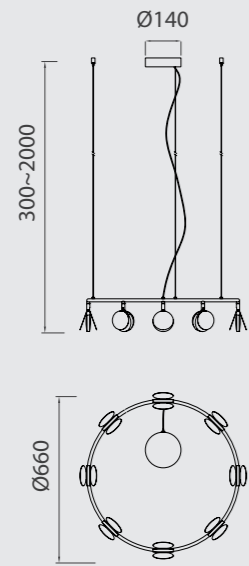

SHELL by Kuzurman Polina

SHELL

7355 Oro-Gold
LED 120W 3000K 6360 lm

Metal-Metal 220-240V~ 50/60Hz CR> 80

Lámpara/Pendant Lamp

SHELL

7357 Oro-Gold
LED 60W 3000K 3180 lm

SHELL

Metal-Metal 220-240V~50/60Hz CRI> 80

SHELL

7261 Oro-Gold
LED 40W 3000K 2120 lm

Metal-Metal 220-240V~50/60Hz CRI> 80

SHELL

7262 Oro-Gold
LED 30W 3000K 1590 lm

Metal-Metal 220-240V~50/60Hz CRI> 80

SHELL by Mdesigner

SHELL

7260 Oro-Gold
LED 50W 3000K 2650 lm

Metal-Metal 220-240V~ 50/60Hz CRI> 80

SHELL

7356 Oro-Gold
LED 70W 3000K 3710 lm

Metal-Metal 220-240V~ 50/60Hz CRI> 80