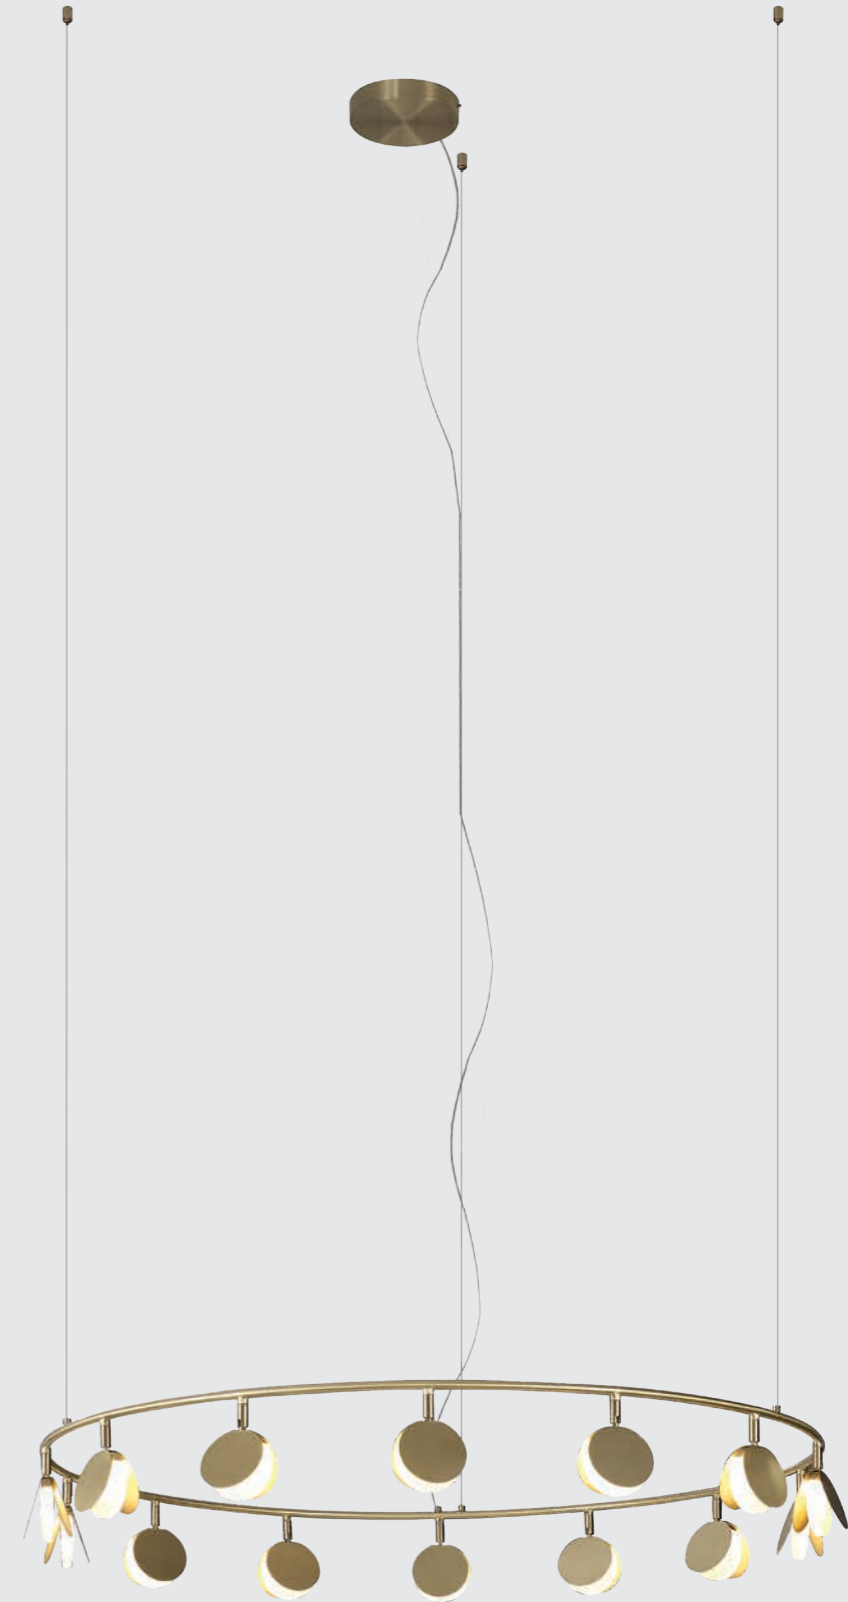

SHELL by Kuzurman Polina

SHELL

7355 Oro-Gold
LED 120W 3000K 6360 lm

Metal-Metal 220-240V~ 50/60Hz CR> 80

Lámpara/Pendant Lamp

SHELL

7357 Oro-Gold
LED 60W 3000K 3180 lm

SHELL

Metal-Metal 220-240V~50/60Hz CRI> 80

SHELL

7261 Oro-Gold
LED 40W 3000K 2120 lm

Metal-Metal 220-240V~50/60Hz CRI> 80

SHELL

7262 Oro-Gold
LED 30W 3000K 1590 lm

Metal-Metal 220-240V~50/60Hz CRI> 80

SHELL by Mdesigner

SHELL

7260 Oro-Gold
LED 50W 3000K 2650 lm

Metal-Metal 220-240V~ 50/60Hz CRI> 80

SHELL

7356 Oro-Gold
LED 70W 3000K 3710 lm

Metal-Metal 220-240V~ 50/60Hz CRI> 80