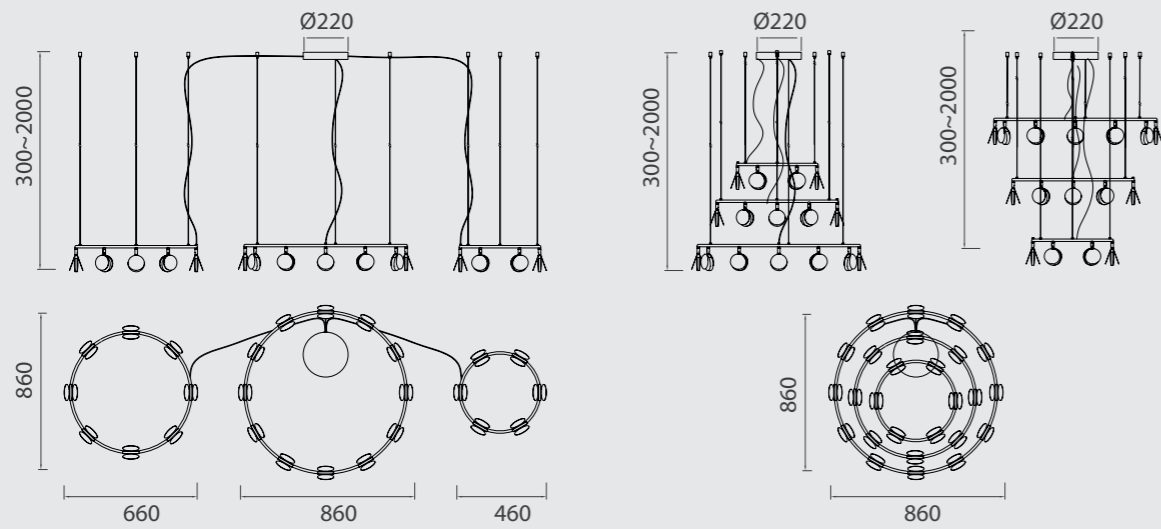

SHELL by Kuzurman Polina

SHELL

7355 Oro-Gold
LED 120W 3000K 6360 lm

Metal-Metal 220-240V~ 50/60Hz CR> 80

Lámpara/Pendant Lamp

SHELL

7357 Oro-Gold
LED 60W 3000K 3180 lm

SHELL

Metal-Metal 220-240V~50/60Hz CRI> 80

SHELL

7261 Oro-Gold
LED 40W 3000K 2120 lm

Metal-Metal 220-240V~50/60Hz CRI> 80

SHELL

7262 Oro-Gold
LED 30W 3000K 1590 lm

Metal-Metal 220-240V~50/60Hz CRI> 80

SHELL by Mdesigner

SHELL

7260 Oro-Gold
LED 50W 3000K 2650 lm

Metal-Metal 220-240V~ 50/60Hz CRI> 80

SHELL

7356 Oro-Gold
LED 70W 3000K 3710 lm

Metal-Metal 220-240V~ 50/60Hz CRI> 80