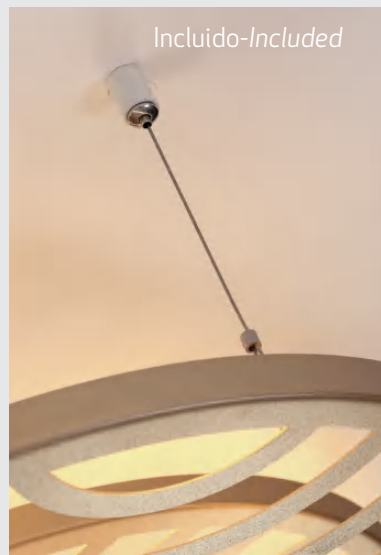

COLLAGE by Santiago Seviliano

ref 7233 + 7233

COLLAGE

7230 Negro-Black
LED 60W 3000K 4500lm

7231 Oro-Gold
LED 60W 3000K 4500lm

Metal-Metal 220-240V~50/60Hz CRI> 80 Registered Nº 007663331-0006

Plafón/Ceiling Lamp

COLLAGE

7234 Negro-Black
LED 30W 3000K 2250lm

7235 Oro-Gold
LED 30W 3000K 2250lm

Metal-Metal 220-240V~ 50/60Hz CRI> 80 Registered N° 007663331-0006

ref_ 7232+ 7234+ 7234

COLLAGE by Santiago Sevillano

COLLAGE