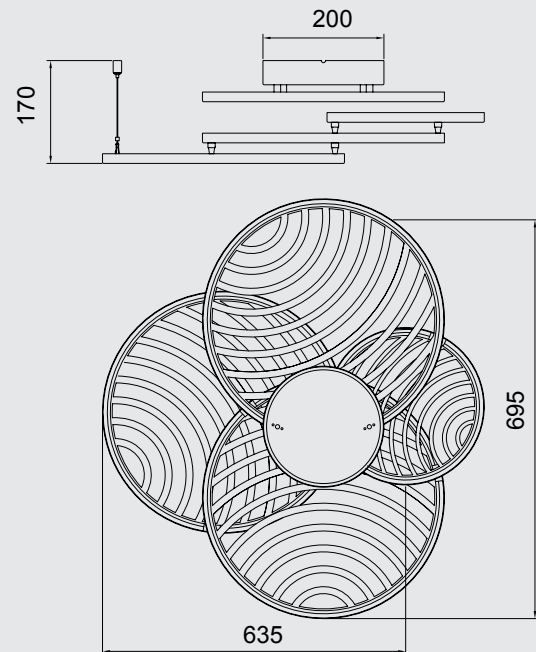

COLLAGE by Santiago Seviliano

ref 7233 + 7233

COLLAGE

7230 Negro-Black
LED 60W 3000K 4500lm

7231 Oro-Gold
LED 60W 3000K 4500lm

Metal-Metal 220-240V~50/60Hz CRI> 80 Registered Nº 007663331-0006

Plafón/Ceiling Lamp

COLLAGE

7234 Negro-Black
LED 30W 3000K 2250lm

7235 Oro-Gold
LED 30W 3000K 2250lm

Metal-Metal 220-240V~ 50/60Hz CRI> 80 Registered N° 007663331-0006

ref_ 7232+ 7234+ 7234

COLLAGE by Santiago Sevillano

COLLAGE