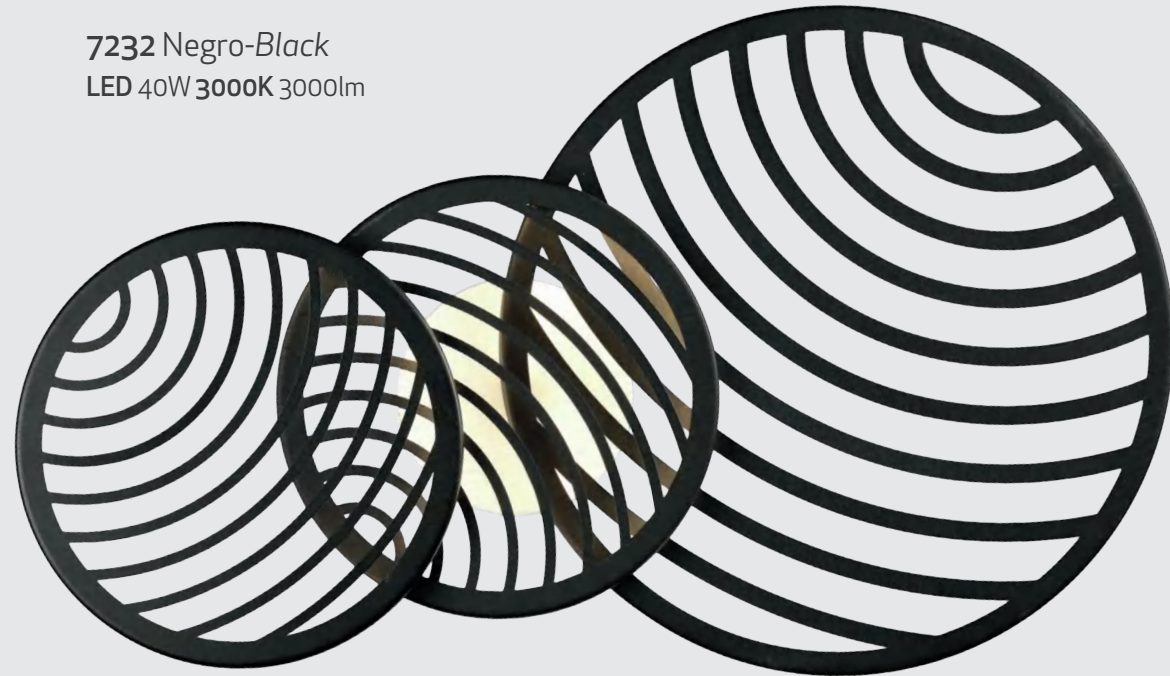

COLLAGE

7232 Negro-Black
LED 40W 3000K 3000lm

Metal-Metal 220-240V~50/60Hz CRI> 80 Registered N° 007663331-0006