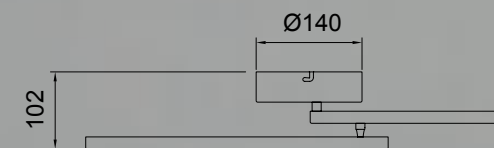

7235 Oro-Gold
LED 30W 3000K 2250lm