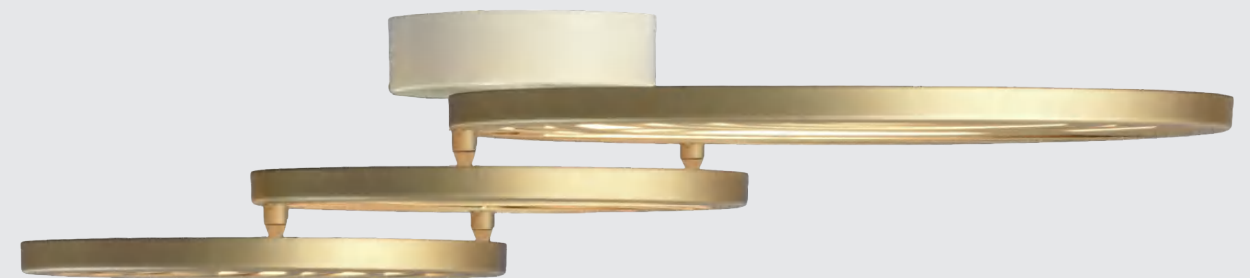

COLLAGE

7233 Oro-Gold
LED 40W 3000K 3000lm

Metal-Metal 220-240V~50/60Hz CRI> 80 Registered N° 007663331-0006