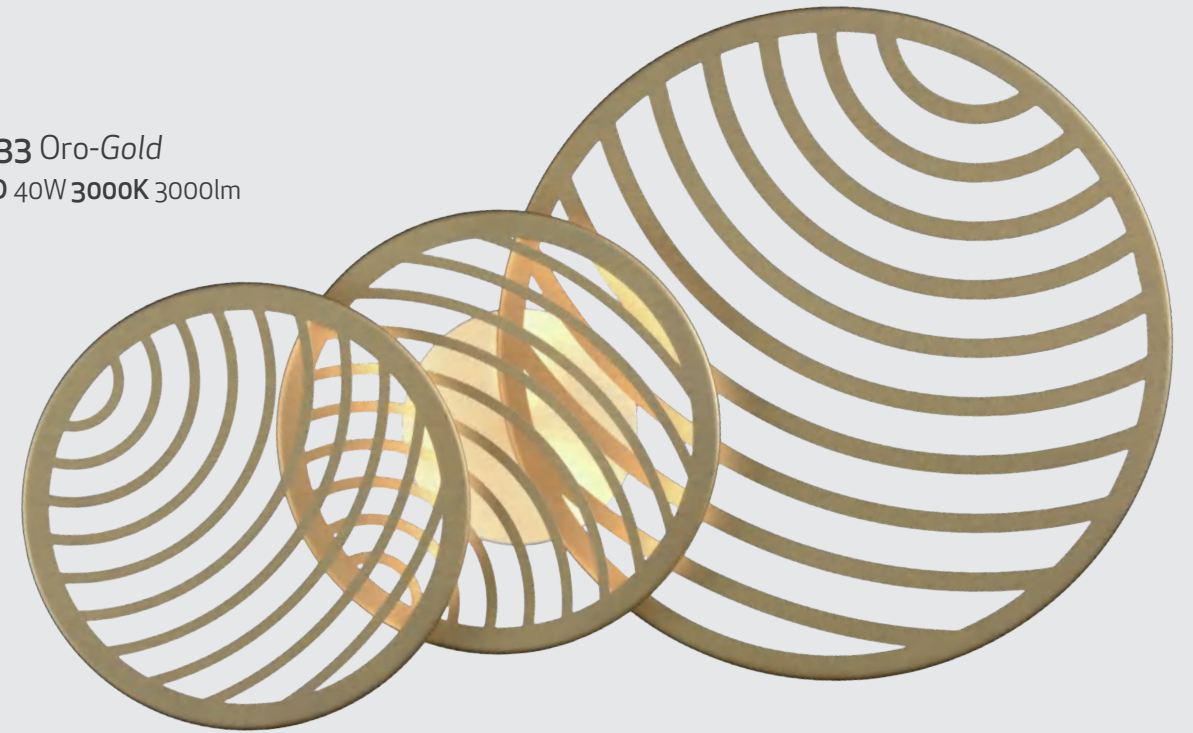

COLLAGE

7233 Oro-Gold
LED 40W 3000K 3000lm

Metal-Metal 220-240V~50/60Hz CRI> 80 Registered N° 007663331-0006