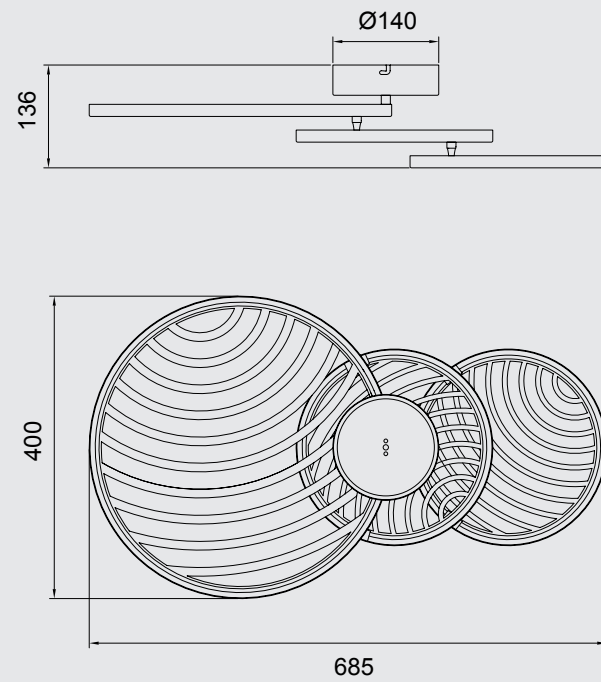

COLLAGE

7232 Negro-Black
LED 40W 3000K 3000lm

Metal-Metal 220-240V~50/60Hz CRI> 80 Registered N° 007663331-0006