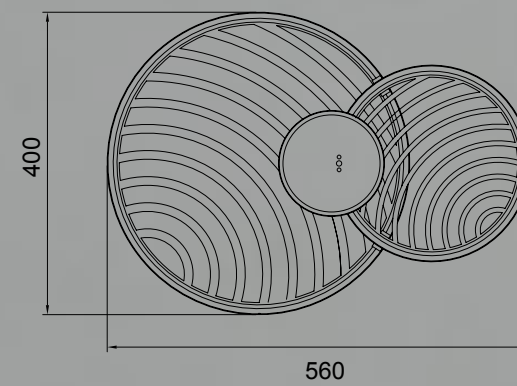

7235 Oro-Gold
LED 30W 3000K 2250lm