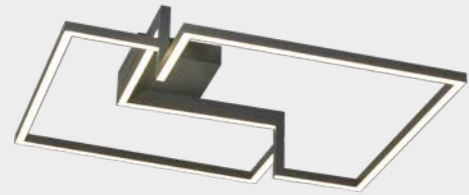

7669 Blanco-White
LED 25W 3000K 1370lm
Dimmable

7670 Blanco-White
LED 17,5W 3000K 1150lm

7671 Blanco-White
LED 17,5W 3000K 1150lm
Dimmable

BOUTIQUE

7672 Negro-Black
LED 42,5W 3000K 2450lm

7673 Negro-Black
LED 42,5W 3000K 2450lm
Dimmable