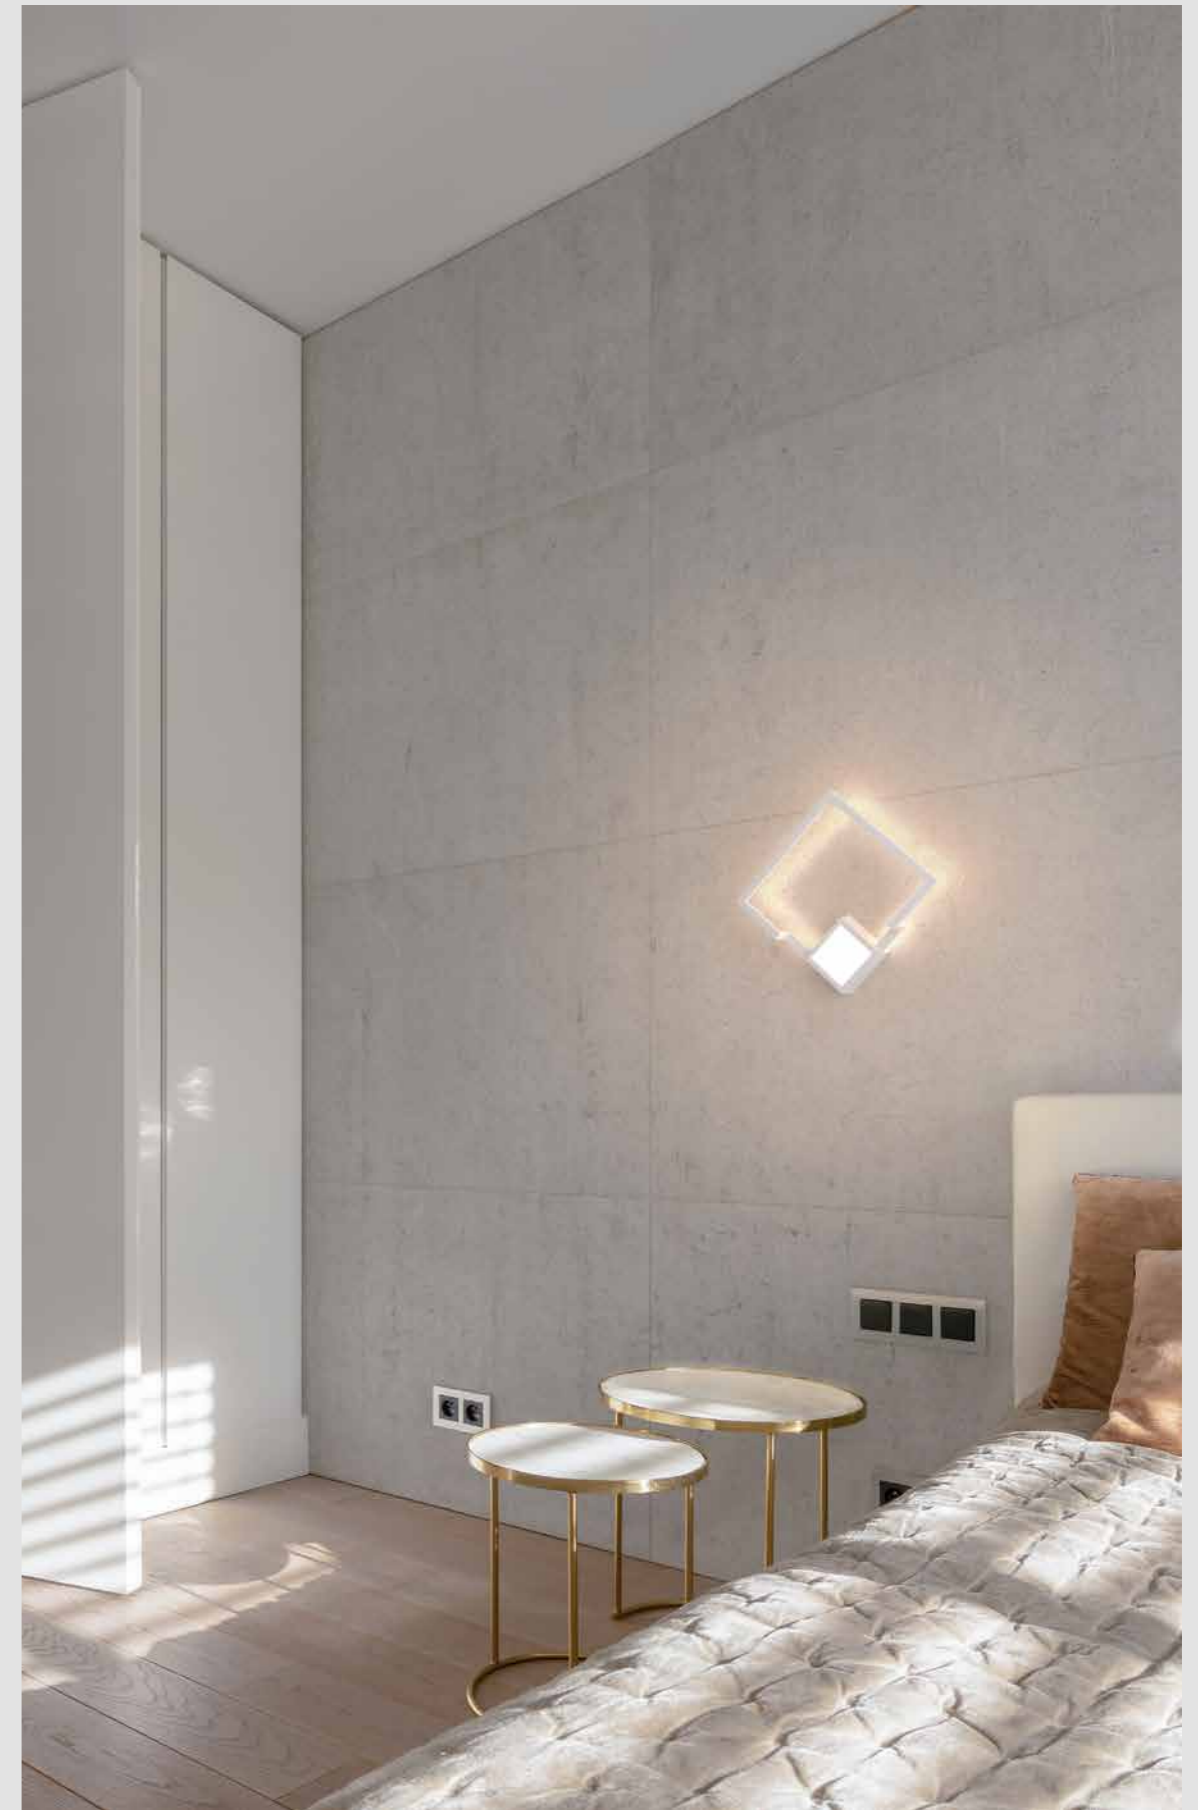

7670 Blanco-White
LED 17,5W 3000K 1150lm

7671 Blanco-White
LED 17,5W 3000K 1150lm
Dimmable