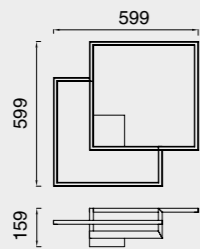

7660 Blanco-White
LED 42,5W 3000K 2450lm

7661 Blanco-White
LED 42,5W 3000K 2450lm
Dimmable