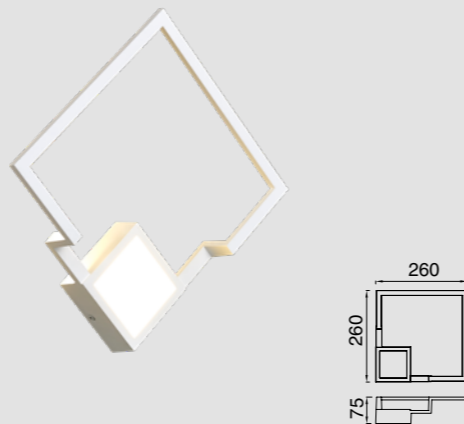

7670 Blanco-White
LED 17,5W 3000K 1150lm

7671 Blanco-White
LED 17,5W 3000K 1150lm
Dimmable