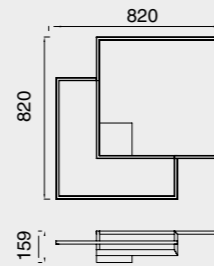

7686 Negro-Black
LED 79W 3000K 4250lm

7687 Negro-Black
LED 79W 3000K 4250lm
Dimmable