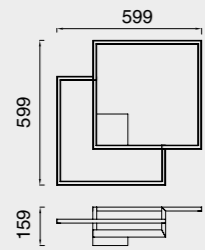

7669 Blanco-White
LED 25W 3000K 1370lm
Dimmable

7670 Blanco-White
LED 17,5W 3000K 1150lm

7671 Blanco-White
LED 17,5W 3000K 1150lm
Dimmable

BOUTIQUE

7672 Negro-Black
LED 42,5W 3000K 2450lm

7673 Negro-Black
LED 42,5W 3000K 2450lm
Dimmable