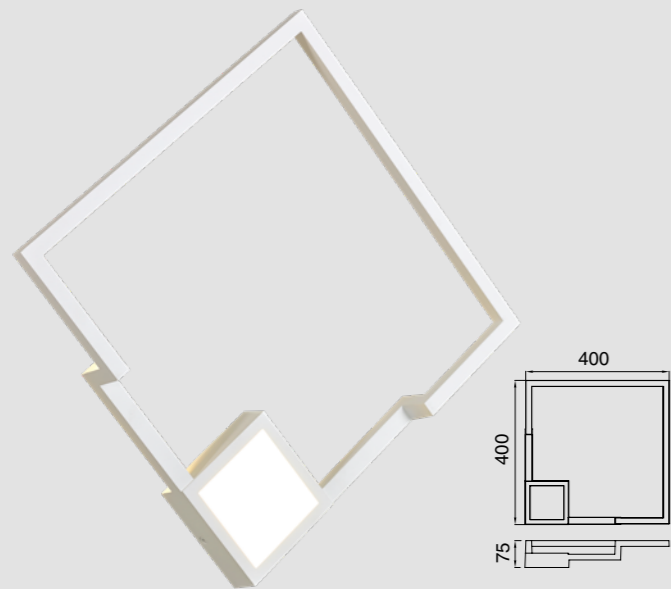

7668 Blanco-White
LED 25W 3000K 1370lm

7669 Blanco-White
LED 25W 3000K 1370lm
Dimmable