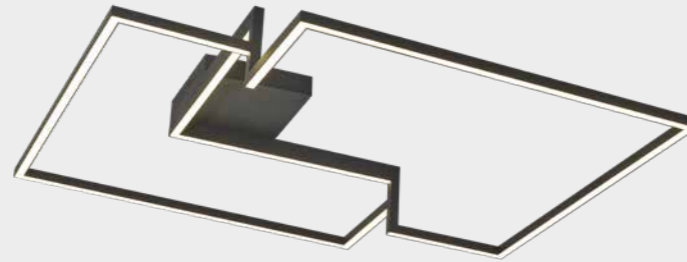

7686 Negro-Black
LED 79W 3000K 4250lm

7687 Negro-Black
LED 79W 3000K 4250lm
Dimmable