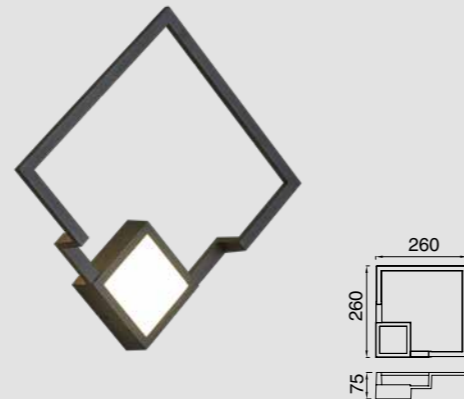

BOUTIQUE

7680 Negro-Black
LED 25W 3000K 1370lm

7681 Negro-Black
LED 25W 3000K 1370lm
Dimmable

7682 Negro-Black
LED 17,5W 3000K 1150lm

7683 Negro-Black
LED 17,5W 3000K 1150lm
Dimmable

7668 Blanco-White
LED 25W 3000K 1370lm