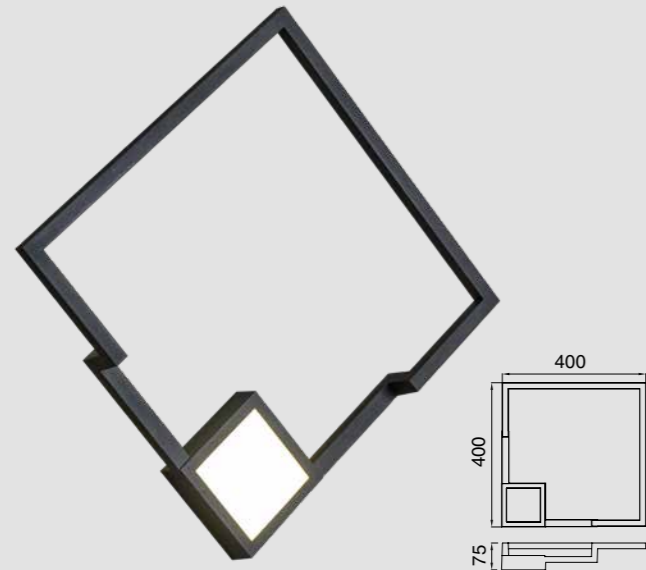

BOUTIQUE

7680 Negro-Black
LED 25W 3000K 1370lm

7681 Negro-Black
LED 25W 3000K 1370lm
Dimmable

7682 Negro-Black
LED 17,5W 3000K 1150lm

7683 Negro-Black
LED 17,5W 3000K 1150lm
Dimmable

7668 Blanco-White
LED 25W 3000K 1370lm