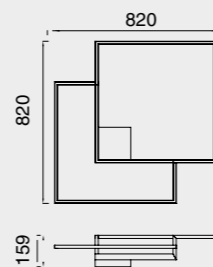

7684 Blanco-White
LED 79W 3000K 4250lm

7685 Blanco-White
LED 79W 3000K 4250lm
Dimmable

Aluminio/metal-Aluminium/metal 220-240V~ 50/60Hz CRI> 80 Registered Nº 008635742-0003