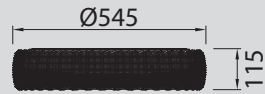

# KILIMANJARO

Plafón-Ceiling lamp

8193 Ratan-Rattan  
LED 50W 2700K-4000K-5000K 3800lm

8194 Ratan-Rattan  
LED 36W 2700K-4000K-5000K 2450lm

8195 Ratan-Rattan  
LED 24W 2700K-4000K-5000K 1700lm

Acrílico/Acrylic 220-240V~ 50/60Hz CRI> 80