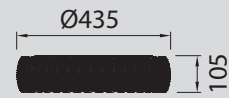

# KILIMANJARO

Plafón-Ceiling lamp

8193 Ratan-Rattan  
LED 50W 2700K-4000K-5000K 3800lm

8194 Ratan-Rattan  
LED 36W 2700K-4000K-5000K 2450lm

8195 Ratan-Rattan  
LED 24W 2700K-4000K-5000K 1700lm

Acrílico/Acrylic 220-240V~ 50/60Hz CRI> 80