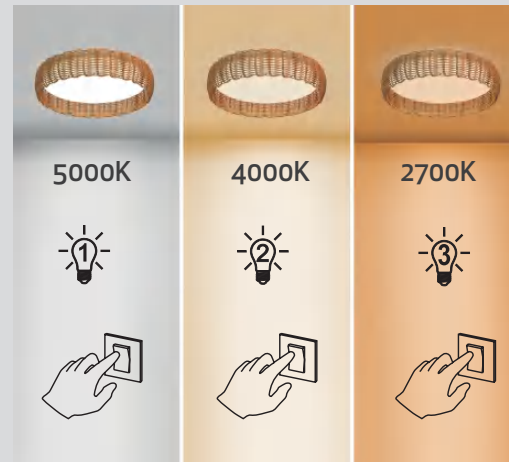

# KILIMANJARO

Plafón-Ceiling lamp

8193 Ratan-Rattan  
LED 50W 2700K-4000K-5000K 3800lm

8194 Ratan-Rattan  
LED 36W 2700K-4000K-5000K 2450lm

8195 Ratan-Rattan  
LED 24W 2700K-4000K-5000K 1700lm

Acrílico/Acrylic 220-240V~ 50/60Hz CRI> 80