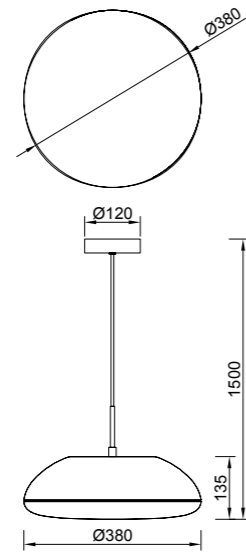

8137 Blanco-White
4L × E27 (not included)

8138 Negro-Black
4L × E27 (not included)

8140 Blanco-White
6L × E27 (not included)

8141 Negro-Black
6L × E27 (not included)

8139 Madera-Wood
4L × E27 (not included)