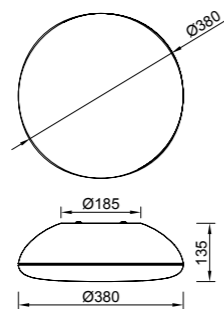

8133 Madera-Wood
4L x E27 (not included)

8147 Oro-Gold
4L x E27 (not included)

ABS/Acrílico-ABS/Acrylic 100-240V~50/60Hz E27 máx.20WLed