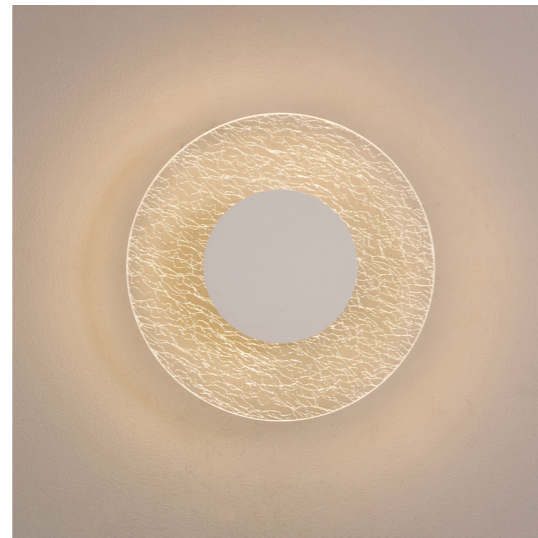

8073 Oro-Gold
LED 12W 3000K 750lm

8074 Blanco-White
LED 12W 3000K 750lm

8075 Oro-Gold
LED 30W 3000K 1600lm

8076 Blanco-White
LED 30W 3000K 1600lm

Aluminio / Acrílico - Aluminium / Acrylic 220-240V~ 50/60Hz CRI> 80