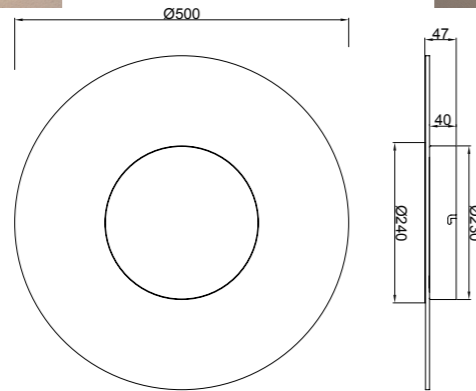

8073 Oro-Gold
LED 12W 3000K 750lm

8074 Blanco-White
LED 12W 3000K 750lm

8075 Oro-Gold
LED 30W 3000K 1600lm

8076 Blanco-White
LED 30W 3000K 1600lm

Aluminio / Acrílico - Aluminium / Acrylic 220-240V~ 50/60Hz CRI> 80