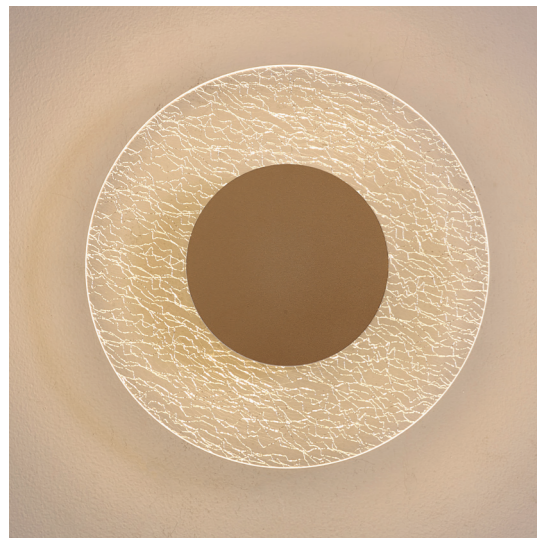

8073 Oro-Gold
LED 12W 3000K 750lm

8074 Blanco-White
LED 12W 3000K 750lm

8075 Oro-Gold
LED 30W 3000K 1600lm

8076 Blanco-White
LED 30W 3000K 1600lm

Aluminio / Acrílico - Aluminium / Acrylic 220-240V~ 50/60Hz CRI> 80