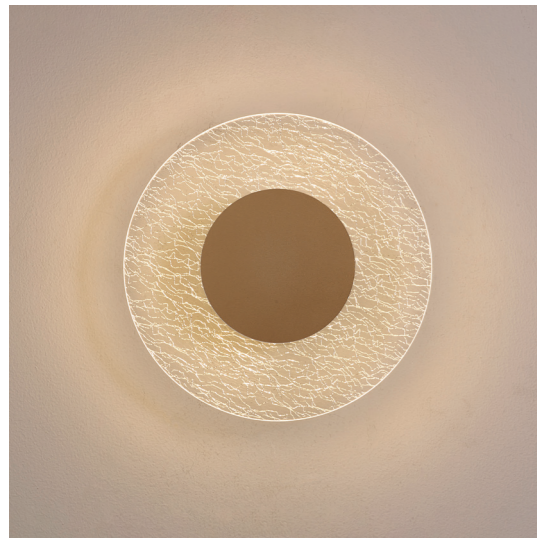

8073 Oro-Gold
LED 12W 3000K 750lm

8074 Blanco-White
LED 12W 3000K 750lm

8075 Oro-Gold
LED 30W 3000K 1600lm

8076 Blanco-White
LED 30W 3000K 1600lm

Aluminio / Acrílico - Aluminium / Acrylic 220-240V~ 50/60Hz CRI> 80