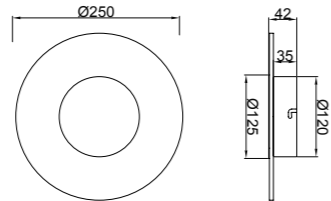

8073 Oro-Gold
LED 12W 3000K 750lm

8074 Blanco-White
LED 12W 3000K 750lm

8075 Oro-Gold
LED 30W 3000K 1600lm

8076 Blanco-White
LED 30W 3000K 1600lm

Aluminio / Acrílico - Aluminium / Acrylic 220-240V~ 50/60Hz CRI> 80