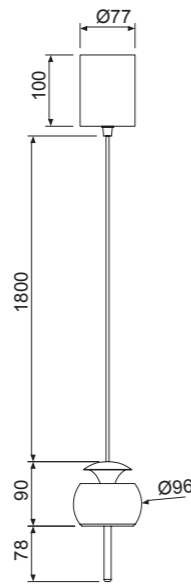

8407 Cromo negro-Black chrome
LED 12W 3000K 1000lm

8408 Café-Coffee
LED 12W 3000K 1000lm