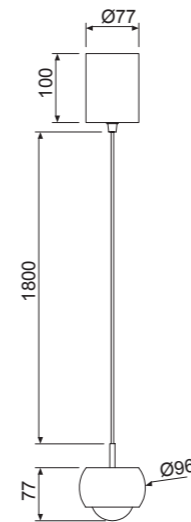

8408 Café-Coffee
LED 12W 3000K 1000lm