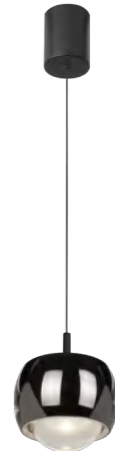

ROLLER

by Mantra team

8412 Cromo-Chrome

8409 Naranja-Orange

8411 Café-Coffee

8541 Oro-Gold

8405 Blanco-White

8407 Cromo negro-Black chrome

8408 Café-Coffee

8406 Negro-Black

ROLLER

ROLLER

ROLLER

8409 Naranja-Orange
LED 12W 3000K 450lm

8411 Café-Coffee
LED 12W 3000K 450lm

8412 Cromo negro-Black chrome
LED 12W 3000K 450lm

8405 Blanco-White
LED 12W 3000K 1000lm

8406 Negro-Black
LED 12W 3000K 1000lm

8407 Cromo negro-Black chrome
LED 12W 3000K 1000lm

8408 Café-Coffee
LED 12W 3000K 1000lm

8541 Oro-Gold
LED 12W 3000K 1000lm

MODO DE USO

Blanco
White

Negro
Black

Cromo negro
Black chrome

Café
Coffee

Oro
Gold