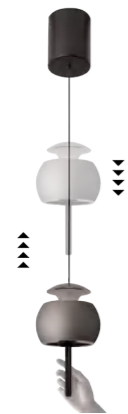

ROLLER

by Mantra team

8412 Cromo-Chrome

8409 Naranja-Orange

8411 Café-Coffee

8541 Oro-Gold

8405 Blanco-White

8407 Cromo negro-Black chrome

8408 Café-Coffee

8406 Negro-Black

ROLLER

ROLLER

ROLLER

8409 Naranja-Orange
LED 12W 3000K 450lm

8411 Café-Coffee
LED 12W 3000K 450lm

8412 Cromo negro-Black chrome
LED 12W 3000K 450lm

8405 Blanco-White
LED 12W 3000K 1000lm

8406 Negro-Black
LED 12W 3000K 1000lm

8407 Cromo negro-Black chrome
LED 12W 3000K 1000lm

8408 Café-Coffee
LED 12W 3000K 1000lm

8541 Oro-Gold
LED 12W 3000K 1000lm

MODO DE USO

Blanco
White

Negro
Black

Cromo negro
Black chrome

Café
Coffee

Oro
Gold