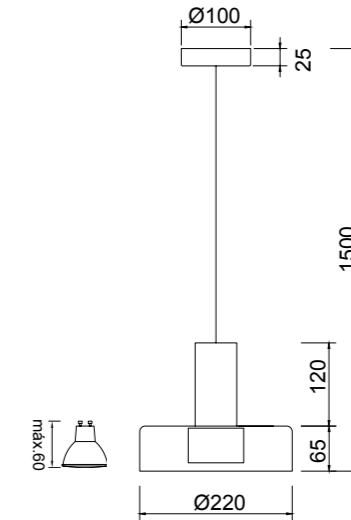

Bombillas recomendadas-Suggested bulbs

GU10	K	LED	REF	DIMMABLE
	3000K	9W	R09218	
	3000K	9W	R09219	
	4000K	9W	R09220